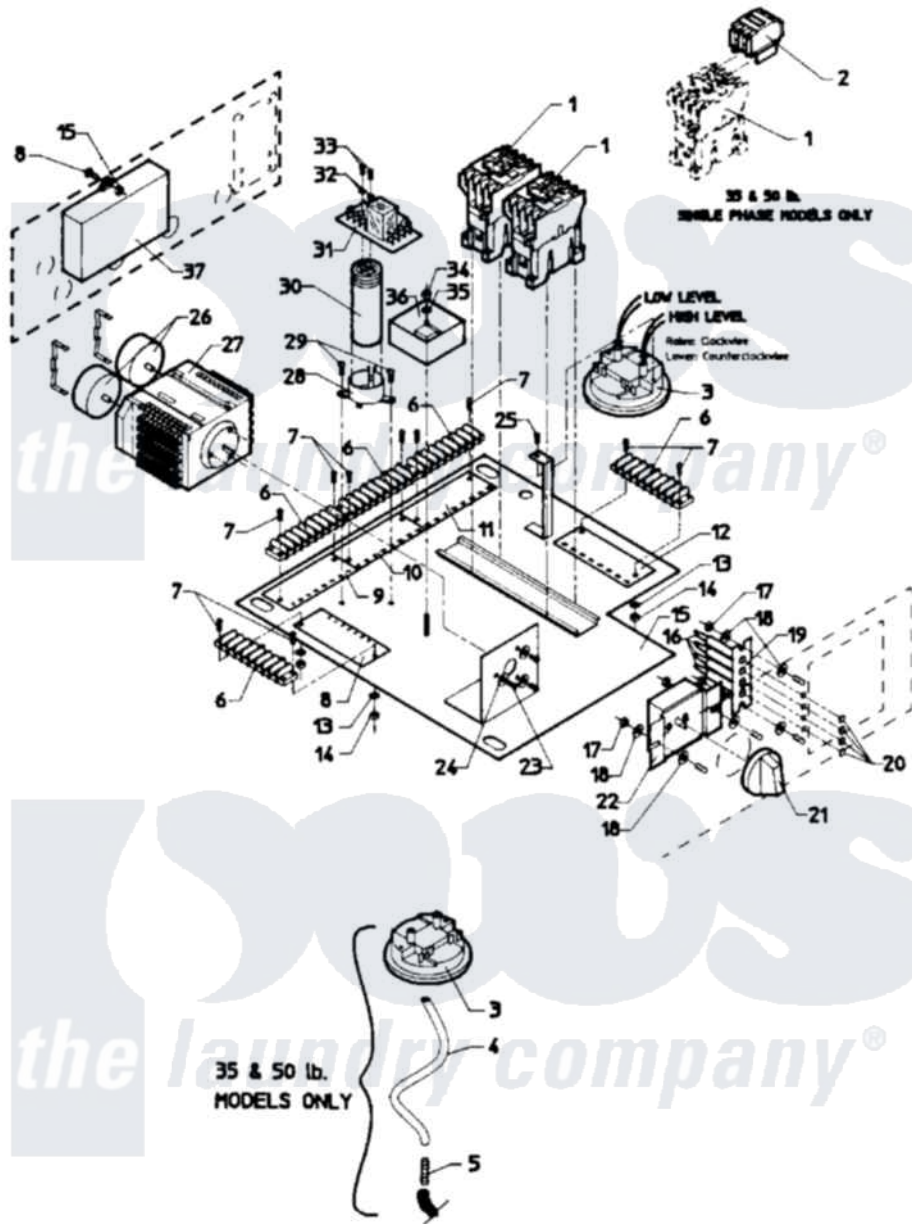

Maytag MAF50MN2 04 - CONTROL MODULE (MC2/MN2)

Maytag [Commercial Maytag MAF50MN2 Washer Parts](#) Parts Diagram 04 - CONTROL MODULE (MC2/MN2)
 Click on the part number to view part

Item	Original Part Number	Replaced By	Status	Part Description
001	24001105	24002051		Contactor-
002	24001104		Not Available	CONTACTOR, AUX. ADDER
003	24001224		Not Available	SWITCH, DUAL LEVEL
004	24001747		Not Available	EXTENSION, AIR LINE
005	24001746		Not Available	COUPLER, HOSE (PRESS. SWITCH)
006	24001412		Not Available	STRIP, TERMINAL
007	24001414	4450038		Screw
008	NLA		Not Available	DECAL,INSUL. TERM STRIP (1-8)
009	NLA		Not Available	DECAL,INSUL. TERM STRIP (9-16)
010	NLA		Not Available	DECAL,INSUL. TERM STRIP (17-24)
011	NLA		Not Available	DECAL,INSUL. TERM STRIP (25-32)
012	24001030		Not Available	DECAL,INSUL. TERM STIRP (33-40)
013	24001415			Washer, S.s.

014	24001417	7103P070-60		Nut, Top Pilot
015	W10124350		Not Available	PART NUMBER NOT AVAILABLE
016	24001209		Not Available	LIGHT, NEON (1/3W, 125VAC)
017	24001342	74005230		Nut, Lock
018	24001576			Washer, Flat
019	W10124350		Not Available	PART NUMBER NOT AVAILABLE
020	24001210	215564		Lens, Indicator Light
021	24001204		Not Available	KNOB
022	24001207			Switch, Cycle Select
023	24001357			Screw, Stainless Steel
024	24001358			Washer, Flat
025	24001411	313806		Screw
026	24001577			Motor, Timer
027	24001178			Kit, Timer Cycle
028	W10124350		Not Available	PART NUMBER NOT AVAILABLE
029	24001578	3196170		Screw
030	24001247			Capacitor, Door Lock
031	24001248		Not Available	PC BOARD, DOOR UNLOCK (110V)
032	24001579			Washer, S.s.
033	24001580			Screw, S.s.
034	24001419	W10139757		Nut
035	24001295			Lockwasher, S.s.
036	24001176			Kit, Timer Delay
037	24001235			Kit, Switch