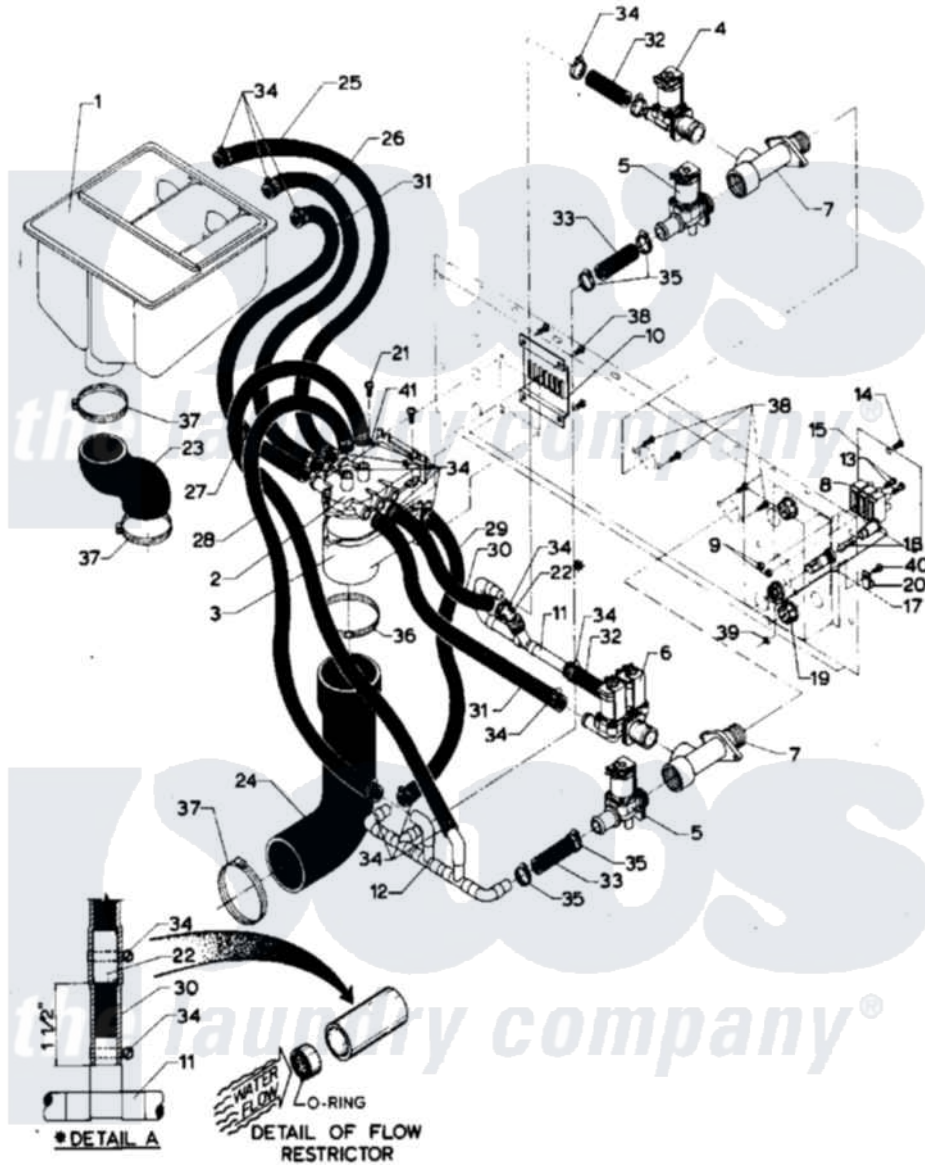

# Maytag MAF50MN2 05 - SOAP DISPENSER (MC2/MN2)

Maytag [Commercial Maytag MAF50MN2 Washer Parts](#) Parts Diagram 05 - SOAP DISPENSER (MC2/MN2)  
 Click on the part number to view part

Item	Original Part Number	Replaced By	Status	Part Description
001	24001627		Not Available	DISPENSER, SUPPLY (COIN)
002	<a href="#">24001031</a>			Breaker, Vac.
003	<a href="#">24001032</a>			Breaker, Vac.
004	<a href="#">24001119</a>			Valve
005	W10124350		Not Available	PART NOT USED
006	W10124350		Not Available	PART NOT USED
007	<a href="#">24001448</a>			Seal
008	24001366		Not Available	BLOCK, INPUT & POWER (4 TERM)
"	24001629		Not Available	BLOCK, INPUT POWER (3 WIRE)
009	<a href="#">24001425</a>			Nut, Fiberlock, Pltd
010	<a href="#">24001426</a>			Cover, Vacuum Breaker
011	24001777		Not Available	MANIFOLD, SUPPLY
012	W10124350		Not Available	PART NUMBER NOT AVAILABLE
013	<a href="#">24001430</a>			Screw, S.s