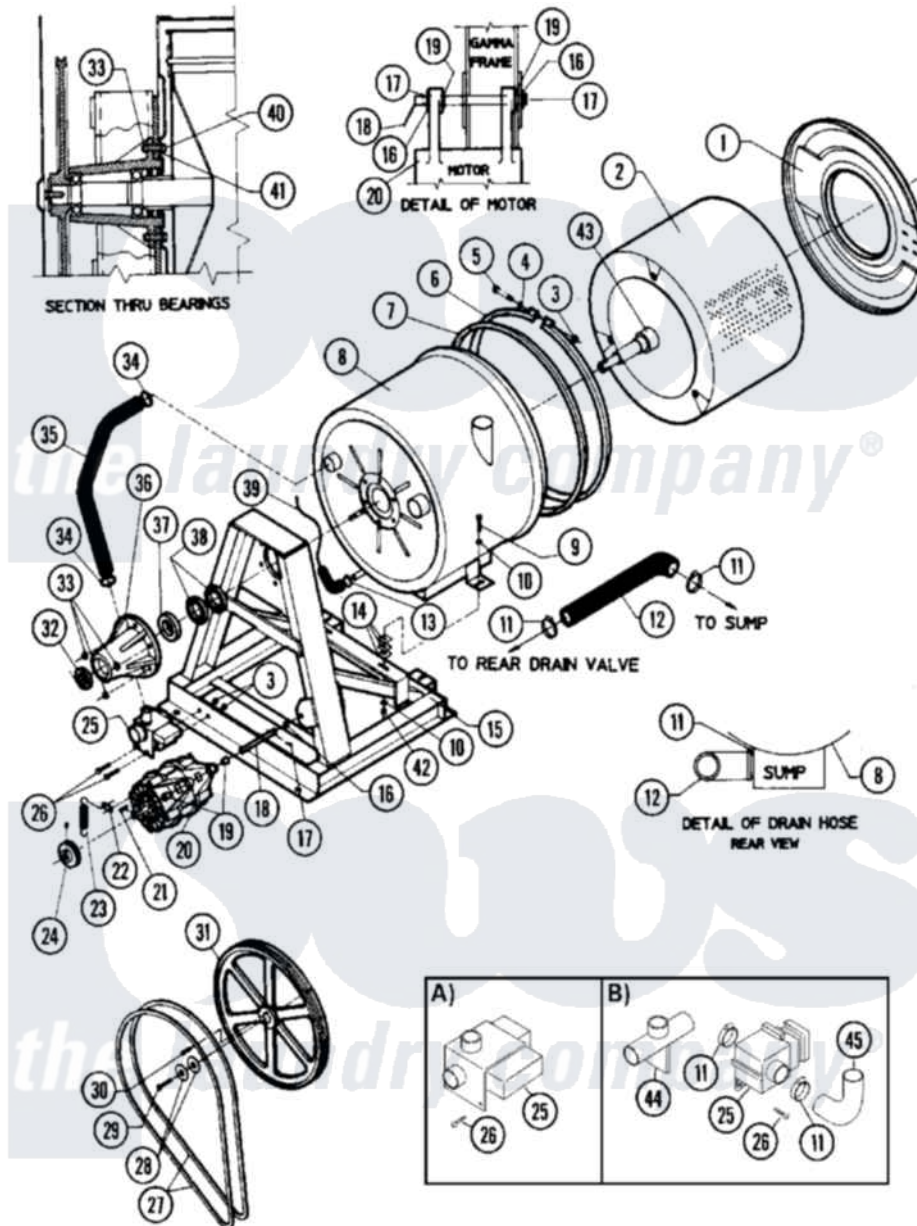

Maytag MAF50MN2 07 - SUB ASSEMBLY (MC2/MN2)

Maytag Commercial Maytag MAF50MN2 Washer Parts Parts Diagram 07 - SUB ASSEMBLY (MC2/MN2)
 Click on the part number to view part

Item	Original Part Number	Replaced By	Status	Part Description
001	NLA		Not Available	FRONT SHELL ASSY.
002	24001392			Kit, Basket
003	24001215			Kit, Band Fastener
004	24001215			Kit, Band Fastener
005	24001215			Kit, Band Fastener
006	NLA		Not Available	KIT, BAND SHELL
007	24001184			Gasket Kit
008	NLA		Not Available	KIT, SHIELD RETRO
009	24001657			Bolt
010	24001516			Washer, Flat Pltd.
011	24001353	696392		Hose Clamp
012	24002032			Hose, Drain
013	24001438	285655		Clamp, Hose
014	24001803		Not Available	SHIM, SHELL
015	24001373		Not Available	KIT ASSY., FRAME (2 SPEED)
016	24001812			Washer, Hardened

017	24001512		Not Available	PIN, COTTER PLTD. (1/8X1 1/2)
018	NLA		Not Available	ROD, SUPPORT
019	24001021			Bushing, Motor
020	24001080			Motor, 2SP
"	24001084			Motor, 2SP
021	24001648		Not Available	KEY (MOTOR 3/16" X 1 1/2")
022	24001651		Not Available	CLIP, MOTOR SPRING
023	24001650		Not Available	SPRING (BELT TENSION)
024	24001088			Pulley, Motor
025	24001116			Valve, Drain
"	24001217			Valve, Drain
026	24001502	8204624		Bolt
027	24001404			Belt, V
028	24001501			Washer, Stainless Steel
029	Y24001500			Screw, S.s.
030	24001499		Not Available	KEY (3/8" X 1 1/4")
031	24001087			Pulley, Basket
032	24001016		Not Available	BEARING (6309 2RS C3)
033	24001495			Nut, Fiberlock
034	24001283		Not Available	CLAMP, HOSE (No.28)
035	24001506			Hose, Overflow
036	24001261			Kit, Trunnion
037	24002044			Bearing, 6312-2RS
038	24002049			Seal, Shaft
039	24001661		Not Available	HOSE, AIR DOME
040	24001497			Bolt, S.s.
041	24001496			Washer, Flat S.s.
042	24001515			Nut, Fiberlock Pltd.
043	24001272		Not Available	COLLAR (2SP)
044	24001826		Not Available	(B)CONNECTION, TEE-DRAIN
045	24001565			Hose, Drain