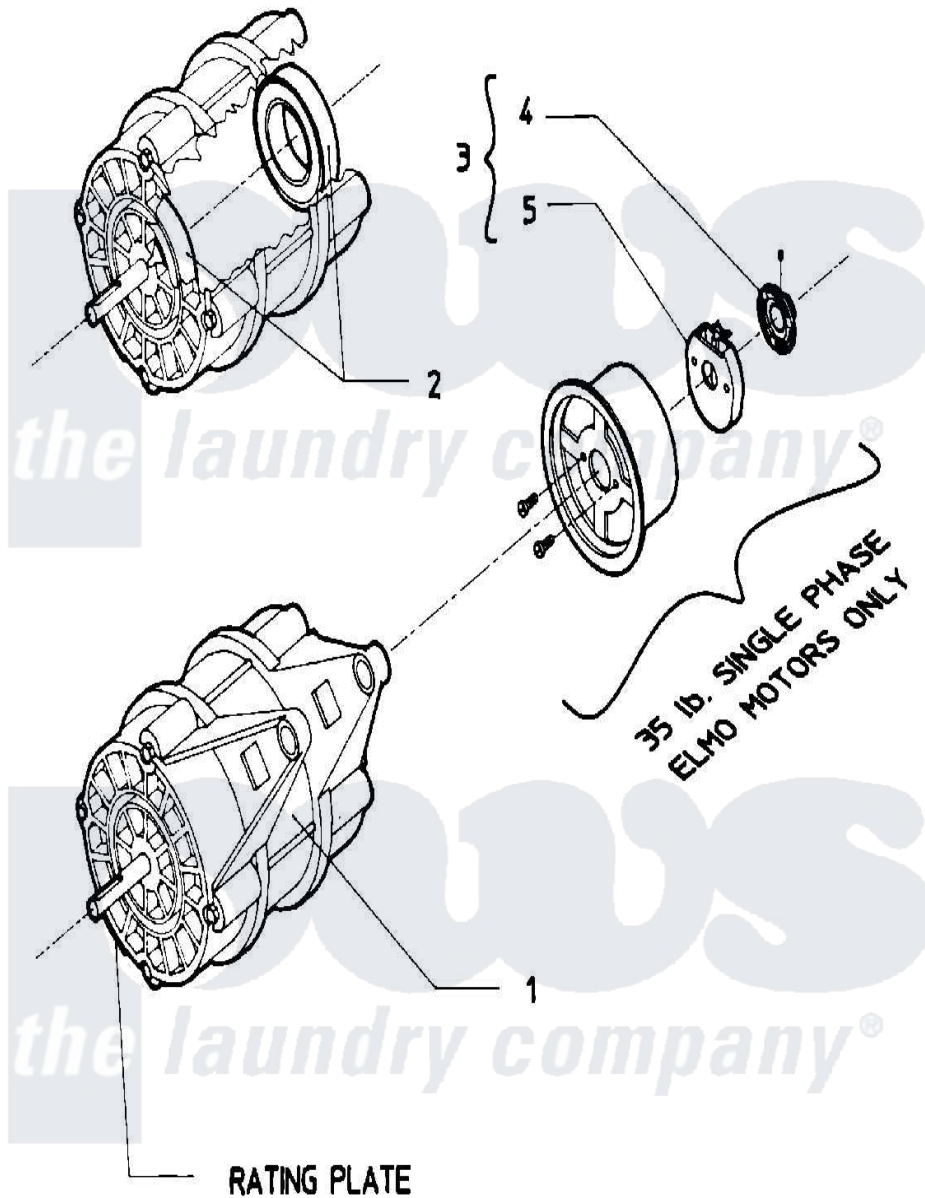

Maytag MAF50MN2 08 - MOTOR (MC2/MN2)

Maytag [Commercial Maytag MAF50MN2 Washer Parts](#) Parts Diagram 08 - MOTOR (MC2/MN2)
 Click on the part number to view part

Item	Original Part Number	Replaced By	Status	Part Description
001	24001080			Motor, 2SP
"	24001084			Motor, 2SP
002	24001017			Bearing, Motor
003	W10124350		Not Available	PART NOT USED