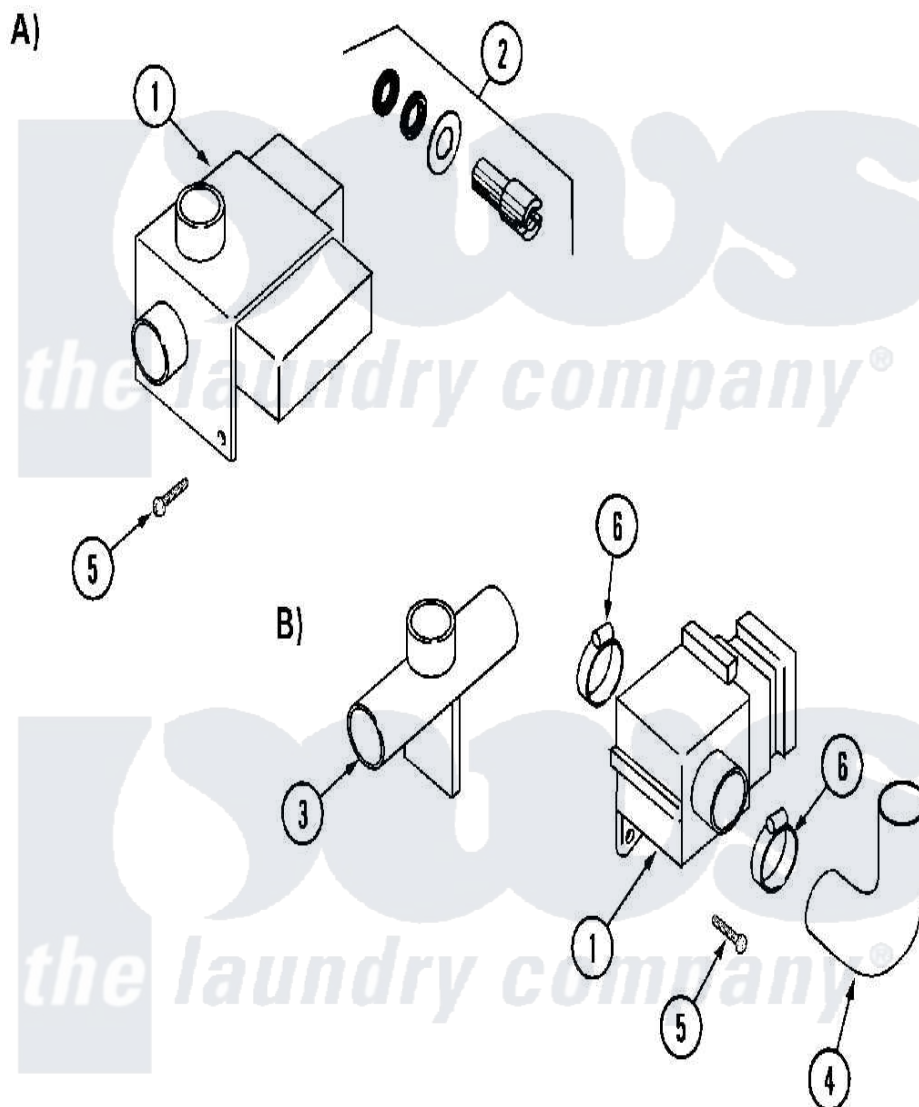

# Maytag MAF50MN2 09 - DRAIN VALVE (MC2/MN2)

Maytag Commercial Maytag MAF50MN2 Washer Parts Parts Diagram 09 - DRAIN VALVE (MC2/MN2)  
 Click on the part number to view part

Item	Original Part Number	Replaced By	Status	Part Description
001	<a href="#">24001116</a>			Valve, Drain
"	<a href="#">24001217</a>			Valve, Drain
"	<a href="#">24001530</a>			Valve, Motor Drain
002	<a href="#">24001528</a>			Shaft, Drive And Seal Kit
003	24001826		Not Available	(B)CONNECTION, TEE-DRAIN
004	<a href="#">24001565</a>			Hose, Drain
005	<a href="#">24001502</a>	<a href="#">8204624</a>		Bolt
006	24001353	<a href="#">696392</a>		Hose Clamp