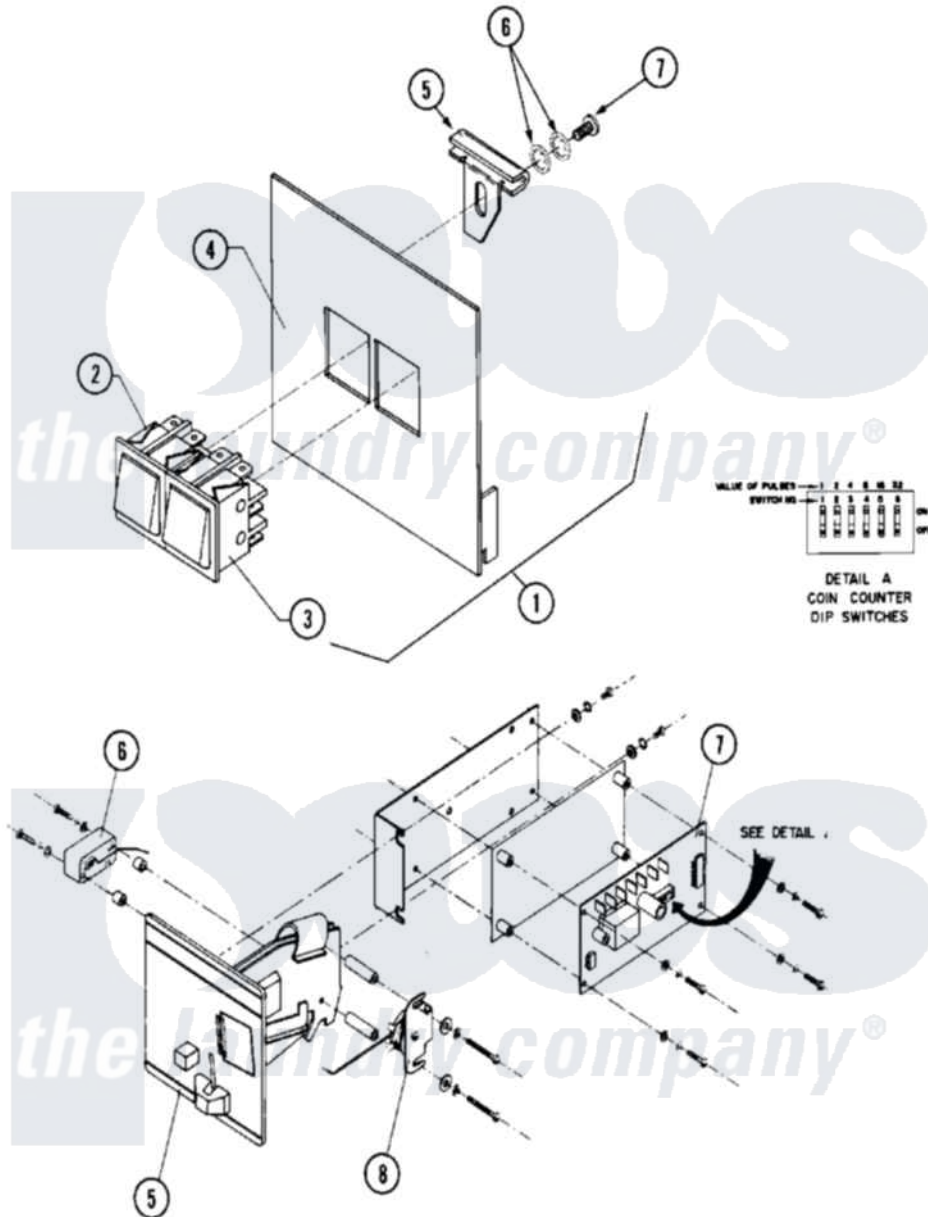

# Maytag MAF50MN2 10 - COIN METER/MANUAL CONTROL (MC2/MN2)

Maytag [Commercial Maytag MAF50MN2 Washer Parts](#) Parts Diagram 10 - COIN METER/MANUAL CONTROL (MC2/MN2)

[Click on the part number to view part](#)

Item	Original Part Number	Replaced By	Status	Part Description
001	24001764		Not Available	KIT, START/STOP COMPLETE
002	<a href="#">24001251</a>			Switch
003	<a href="#">24001252</a>			Switch, Momentary
004	NLA		Not Available	COVER, PLATE (OPL)
005	W10124350		Not Available	PART NUMBER NOT AVAILABLE
006	W10124350		Not Available	PART NUMBER NOT AVAILABLE
007	W10124350		Not Available	PART NUMBER NOT AVAILABLE
008	<a href="#">24001615</a>			COIN ACCEPTOR (US QUARTER)
"	24001754		Not Available	COIN METER (110V/50-60HZ) (US QUARTERS)
"	24001755		Not Available	COIN METER (110V/50-60HZ) (CANADIAN QUARTERS)
009	NLA		Not Available	COIN SWITCH