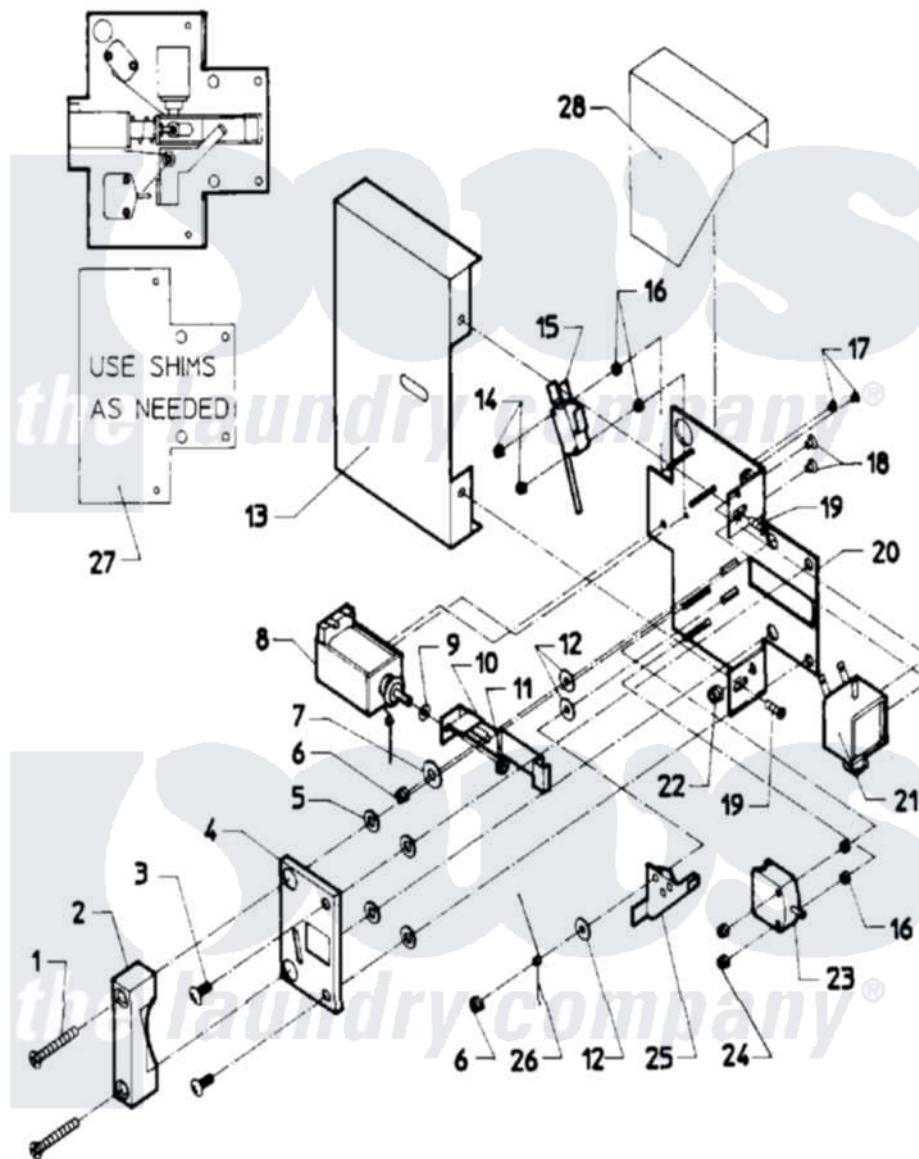

Maytag MAF50PC2 03 - DOOR SAFETY INTERLOCK - COIN MODELS

Maytag [Commercial Maytag MAF50PC2 Washer Parts](#) Parts Diagram 03 - DOOR SAFETY INTERLOCK - COIN MODELS

[Click on the part number to view part](#)

| Item | Original Part Number | Replaced By | Status | Part Description |
|------|--------------------------|--------------------------|---------------|------------------------------|
| 001 | 24001640 | | | Door Lock Complete |
| " | 24001641 | | | Door Lock Complete |
| " | W10124350 | | Not Available | PART NUMBER NOT AVAILABLE |
| 002 | 24001483 | | Not Available | CATCH, DOOR LOCK |
| 003 | NLA | | Not Available | SCREW, S.S. (1/4"-20 X 5/8") |
| 004 | 24001484 | | Not Available | COVER, DOOR LOCK PLATE |
| 005 | 24001295 | | | Lockwasher, S.s. |
| 006 | 24001342 | 74005230 | | Nut, Lock |
| 007 | 24001485 | | | Washer, Shoulder |
| 008 | 24001101 | | | Solenoid, Door Rel |
| 009 | 24001358 | | | Washer, Flat |
| 010 | 24001250 | | | Button, Push |
| 011 | 24001481 | Y707702 | | Locknut |
| 012 | 24001480 | | | Washer, Teflon |

| | | | | |
|-----|--------------------------|--------------------------|---------------|----------------------------|
| 013 | 24001487 | | Not Available | COVER, DOOR LOCK ASSY. |
| 014 | 24001476 | | | Nut, Fiberlock |
| 015 | 24001229 | | | Switch, Door Lock |
| 016 | 24001477 | | Not Available | SPACER, NYLON (No.6) |
| 017 | 24001643 | | | Screw, S.s. |
| 018 | 24001479 | | | Screw, S.s. |
| 019 | 24001301 | 67006964 | | Screw, Glide |
| 020 | NLA | | Not Available | DOOR LOCK PLATE |
| 021 | 24001102 | | | Solenoid, Door Lck |
| 022 | 24001305 | | | Nut, Fiberlock |
| 023 | 24001255 | | | Switch, Door Handle |
| 024 | 24001736 | 24001425 | | Nut, Fiberlock, Pltd |
| 025 | 24001230 | | | Lever, Door Lock |
| 026 | 24001293 | | | Spring, Torsion |
| 027 | 24001559 | | | Shim, Door Lock |
| 028 | 24001488 | | Not Available | SHIELD, SPLASH (DOOR LOCK) |