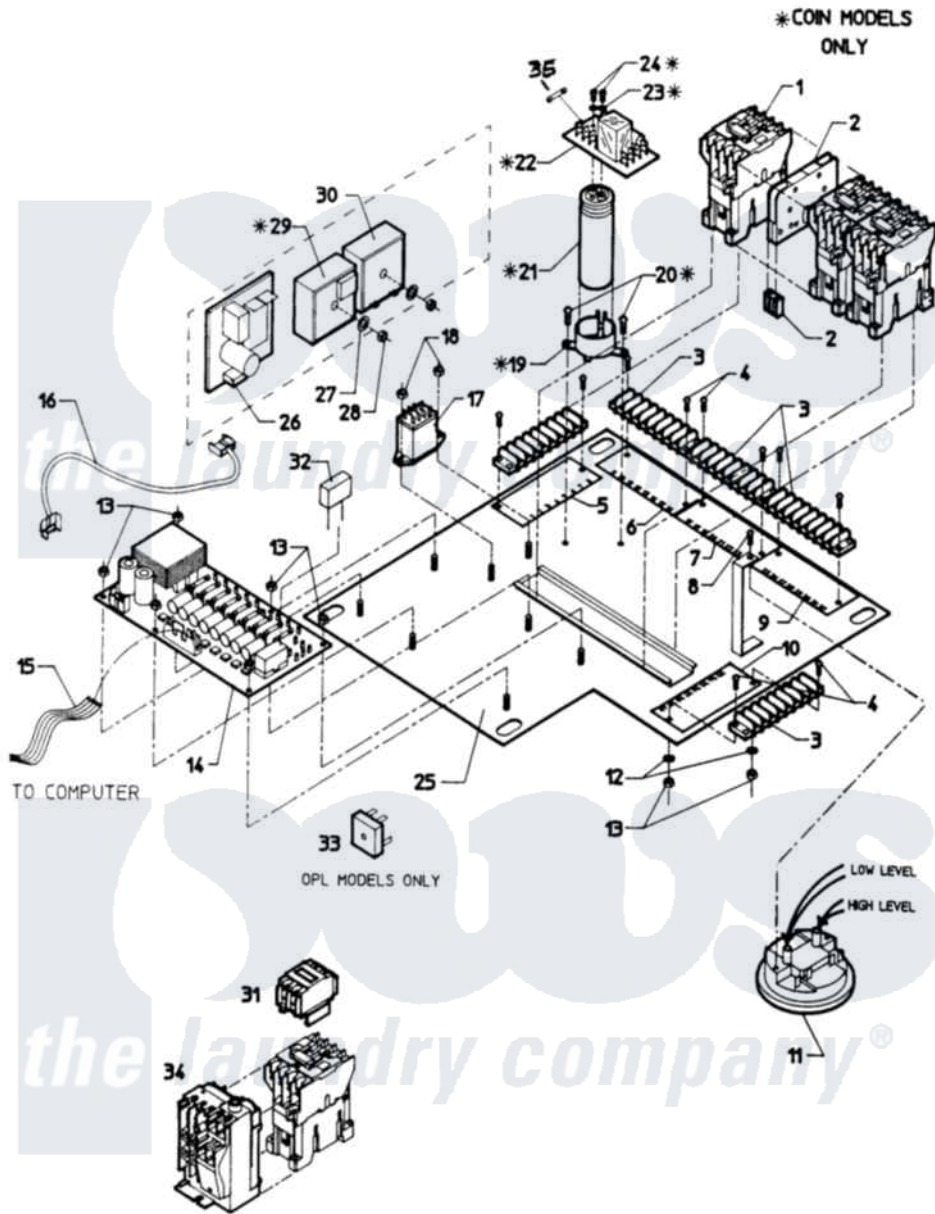

Maytag MAF50PC2 04 - CONTROL MODULE

Maytag Commercial Maytag MAF50PC2 Washer Parts Parts Diagram 04 - CONTROL MODULE

[Click on the part number to view part](#)

Item	Original Part Number	Replaced By	Status	Part Description
001	24001105	24002051		Contactor-
002	24001108			Interlock, Mech, Contactor
003	24001412		Not Available	STRIP, TERMINAL
004	24001414	4450038		Screw
005	NLA		Not Available	DECAL,INSUL. TERM STRIP (1-8)
006	NLA		Not Available	DECAL,INSUL. TERM STRIP (9-16)
007	NLA		Not Available	DECAL,INSUL. TERM STRIP (17-24)
008	24001411	313806		Screw
009	NLA		Not Available	DECAL,INSUL. TERM STRIP (25-32)
010	24001030		Not Available	DECAL,INSUL. TERM STIRP (33-40)
011	24001224		Not Available	SWITCH, DUAL LEVEL
012	24001415			Washer, S.s.
013	24001417	7103P070-60		Nut, Top Pilot

014	24001181		Board Kit
015	24001590		Cable, 16-Oin Ribbon
016	24001410		Harness, Battery Back-Up
017	24001177	24001110	Relay- Fla
018	24001417	7103P070-60	Nut, Top Pilot
019	W10124350	Not Available	PART NUMBER NOT AVAILABLE
020	24001578	3196170	Screw
021	24001247		Capacitor, Door Lock
022	24001248	Not Available	PC BOARD, DOOR UNLOCK (110V)
023	24001579		Washer, S.s.
024	24001580		Screw, S.s.
025	24001587		Panel, Electrical
026	24001243		Board, Battery Bckup
027	24001295		Lockwasher, S.s.
028	24001419	W10139757	Nut
029	24001176		Kit, Timer Delay
030	24001418		Relay, Time Delay
031	24001752		Relay, Time Delay
032	24001109	Not Available	FILTER, RC-NTWK.
033	24001753		Bridge, Rectifier
034	NLA	Not Available	PROTECTOR, OVERLOAD
035	24001245		Fuse, Slo Blo