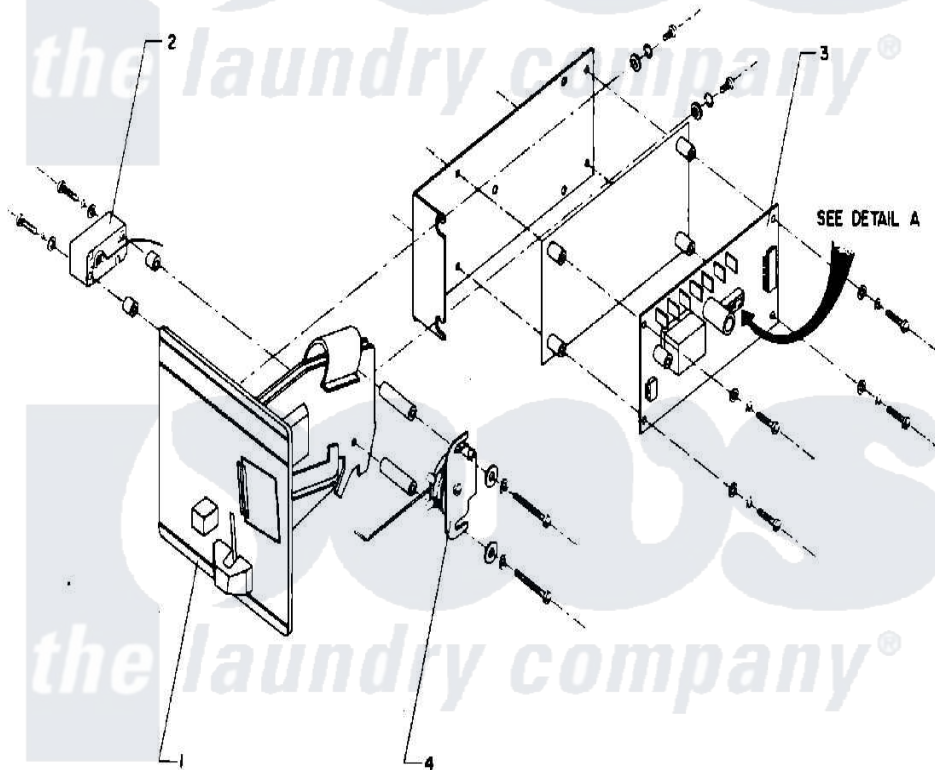

# Maytag MAF50PC2 05 - COIN METER & COIN BOX

DETAIL A  
COIN COUNTER  
DIP SWITCHES

Maytag [Commercial Maytag MAF50PC2 Washer Parts](#) Parts Diagram 05 - COIN METER & COIN BOX  
Click on the part number to view part

Item	Original Part Number	Replaced By	Status	Part Description
001	<a href="#">24001615</a>			COIN ACCEPTOR (US QUARTER)
002	NLA		Not Available	COIN SWITCH
003	24001617		Not Available	ELECTRONIC COIN COUNTER W/HAR
004	24001618		Not Available	SOLENOID, COIN BLOCKING (120V)
"	<a href="#">24001756</a>			Solenoid, Coin Blocking
005	W10124350		Not Available	PART NUMBER NOT AVAILABLE
006	NLA		Not Available	KEY (MG1)