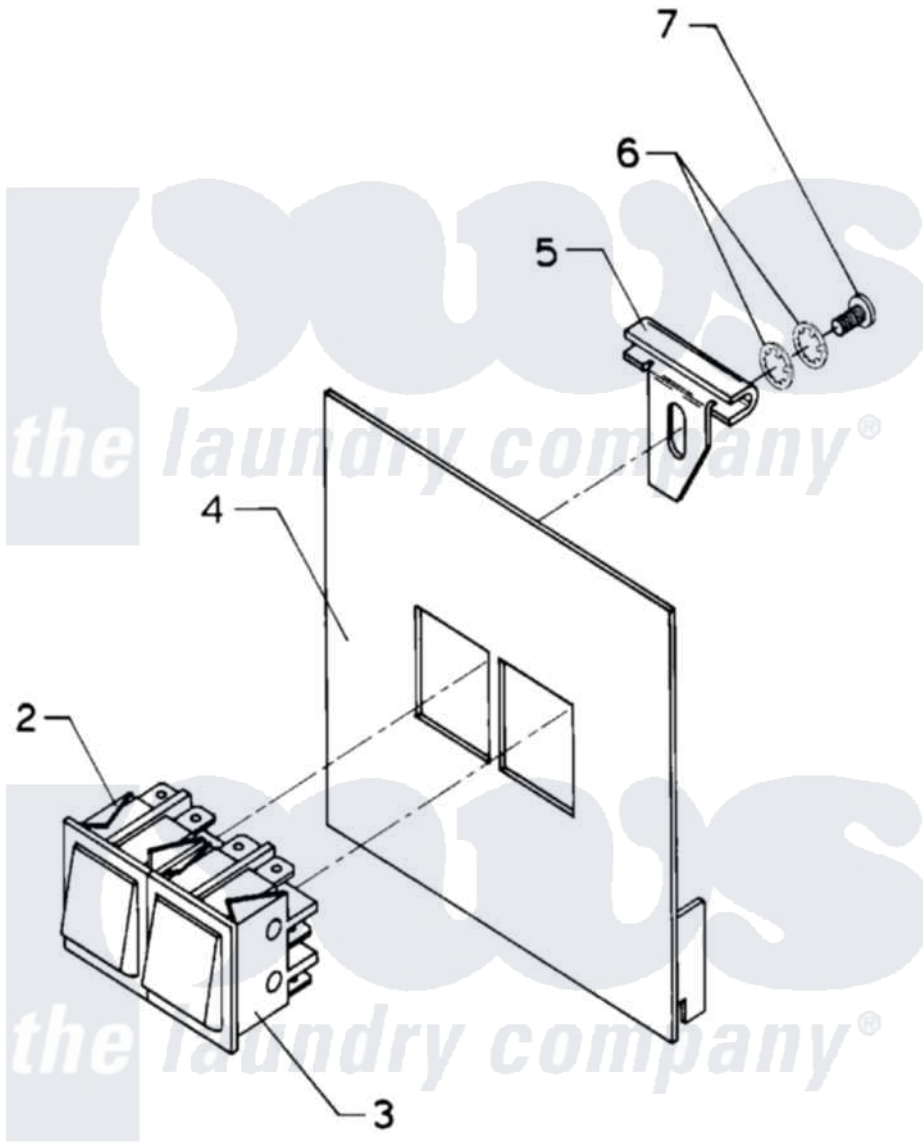

Maytag MAF50PC2 06 - MANUAL START/STOP CONTROL

Maytag [Commercial Maytag MAF50PC2 Washer Parts](#) Parts Diagram 06 - MANUAL START/STOP CONTROL
 Click on the part number to view part

Item	Original Part Number	Replaced By	Status	Part Description
001	24001764		Not Available	KIT, START/STOP COMPLETE
002	24001251			Switch
003	24001252			Switch, Momentary
004	NLA		Not Available	COVER, PLATE (OPL)
005	W10124350		Not Available	PART NUMBER NOT AVAILABLE
006	W10124350		Not Available	PART NUMBER NOT AVAILABLE
007	W10124350		Not Available	PART NUMBER NOT AVAILABLE