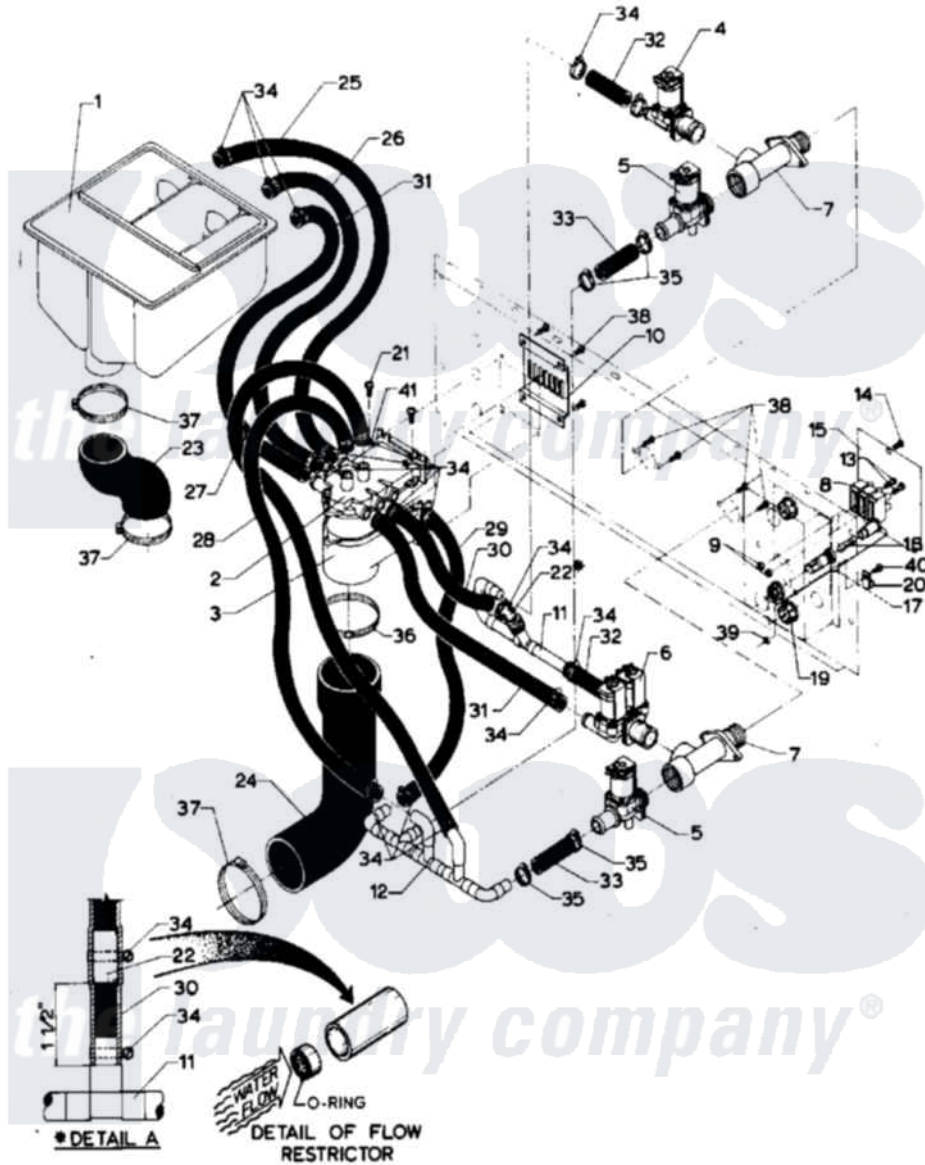

Maytag MAF50PC2 07 - SOAP DISPENSER

Maytag [Commercial Maytag MAF50PC2 Washer Parts](#) Parts Diagram 07 - SOAP DISPENSER
 Click on the part number to view part

Item	Original Part Number	Replaced By	Status	Part Description
001	24001627		Not Available	DISPENSER, SUPPLY (COIN)
002	24001031			Breaker, Vac.
003	24001032			Breaker, Vac.
004	24001119			Valve
005	W10124350		Not Available	NOT REQUIRED PART OR SEE NOTE
006	W10124350		Not Available	NOT REQUIRED PART OR SEE NOTE
007	24001448			Seal
008	24001629		Not Available	BLOCK, INPUT POWER (3 WIRE)
009	24001425			Nut, Fiberlock, Pltd
010	24001426			Cover, Vacuum Breaker
011	24001777		Not Available	MANIFOLD, SUPPLY
012	W10124350		Not Available	PART NUMBER NOT AVAILABLE
013	24001430			Screw, S.s
014	24001301	67006964		Screw, Glide

015	24001429		Not Available	COVER, JUNCTION BOX
016	W10124350		Not Available	PART NUMBER NOT AVAILABLE
017	24001433			Holder, Fuse
018	24001225			Fuse, Control
019	24001436	8008P014-60		Grommet, Nylon
020	24001434		Not Available	CONNECTOR, GROUND
021	24001432	W10068250		Screw
022	24001775		Not Available	FLOW RESTRICTOR ASSY.
023	24001442			Hose, Soap Dispenser
024	24001033			Hose, Vacuum Breaker
025	24001781		Not Available	HOSE
026	24001783		Not Available	HOSE
027	24001767		Not Available	HOSE
028	24001767		Not Available	HOSE
029	24001788		Not Available	HOSE
030	24001771		Not Available	HOSE
031	24001792			Hose
032	24001794			Hose
033	24001794			Hose
034	24001423	489503		Clamp
035	24001797		Not Available	CLAMP (SIZE 24)
036	24001282		Not Available	CLAMP, HOSE (No.48)
037	24001353	696392		Hose Clamp
038	24001414	4450038		Screw
039	24001342	74005230		Nut, Lock
040	24001432	W10068250		Screw
041	24001425			Nut, Fiberlock, Pltd