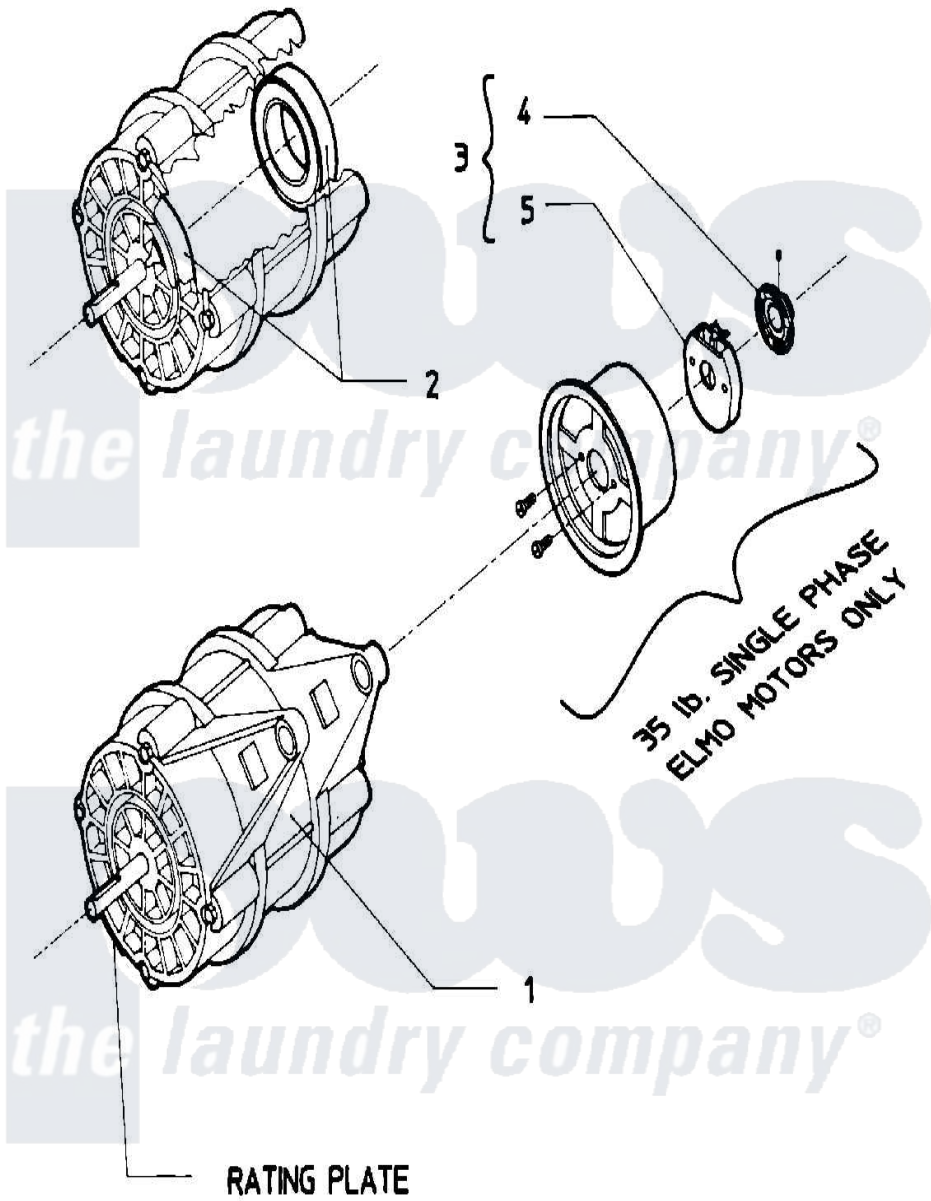

# Maytag MAF50PC2 10 - MOTOR

Maytag [Commercial Maytag MAF50PC2 Washer Parts](#) Parts Diagram 10 - MOTOR  
 Click on the part number to view part

Item	Original Part Number	Replaced By	Status	Part Description
001	<a href="#">24001080</a>			Motor, 2SP
"	<a href="#">24001084</a>			Motor, 2SP
002	<a href="#">24001017</a>			Bearing, Motor
003	W10124350		Not Available	PART NUMBER NOT AVAILABLE
004	W10124350		Not Available	PART NUMBER NOT AVAILABLE
005	W10124350		Not Available	PART NUMBER NOT AVAILABLE