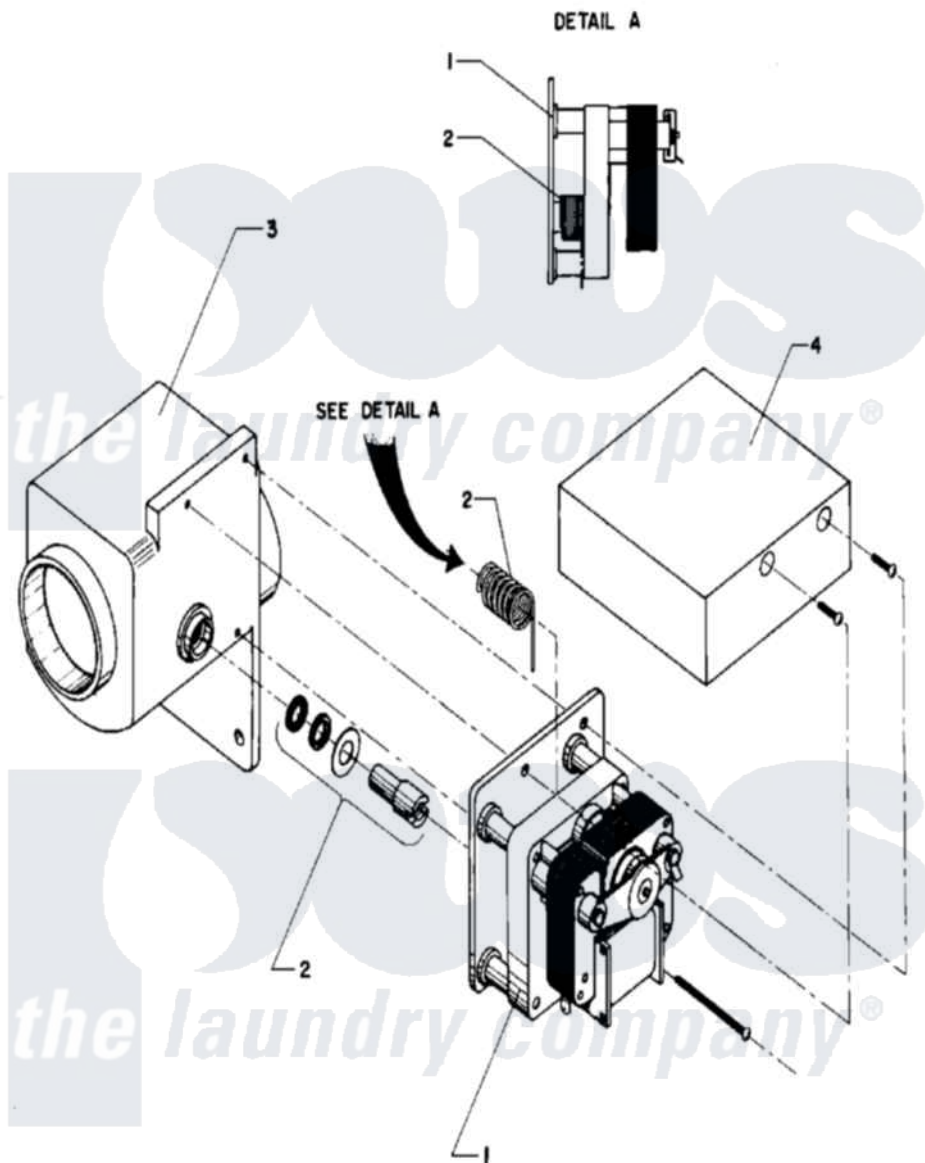

Maytag MAF50PC2 11 - DRAIN VALVE

Maytag Commercial Maytag MAF50PC2 Washer Parts Parts Diagram 11 - DRAIN VALVE
 Click on the part number to view part

Item	Original Part Number	Replaced By	Status	Part Description
001	24001217			Valve, Drain
"	24001530			Valve, Motor Drain
002	24001528			Shaft, Drive And Seal Kit
003	W10124350		Not Available	PART NOT USED
004	W10124350		Not Available	PART NOT USED