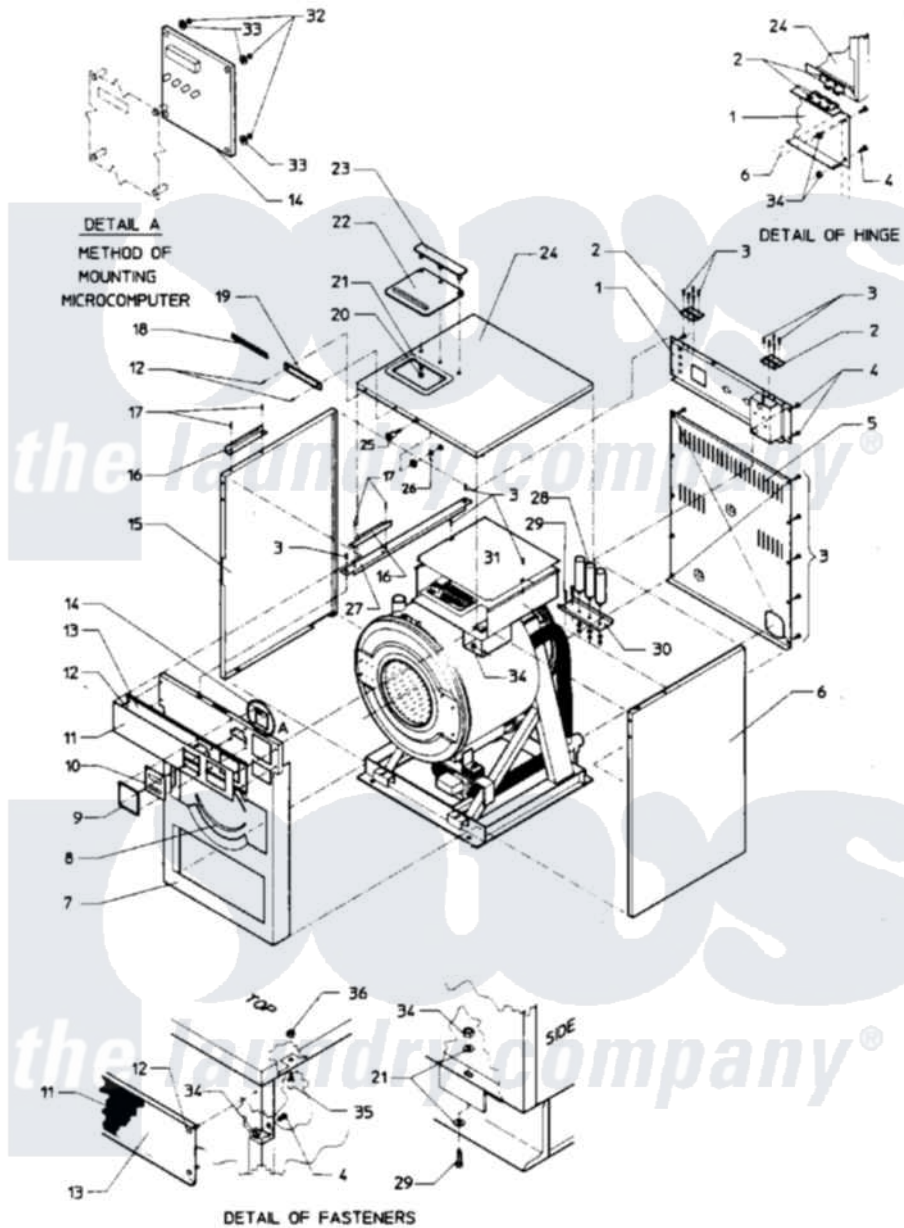

Maytag MAF50PN1 01 - MAIN EXPLODED VIEW - COMPUTER MODELS

Maytag [Commercial Maytag MAF50PN1 Washer Parts](#) Parts Diagram 01 - MAIN EXPLODED VIEW - COMPUTER MODELS

[Click on the part number to view part](#)

Item	Original Part Number	Replaced By	Status	Part Description
001	24001171			Panel Kit, Valve
002	24001676		Not Available	HINGE, TOP COVER (NOTE: 18003069 AFTER SERIAL
"	Y24001300			Hinge
003	24001301	67006964		Screw, Glide
004	24001323			Screw
005	24001402	24001198		Hose Kit, Soap Dispenser
006	NLA		Not Available	PANEL KIT, SIDE (RT.)50
007	24001531		Not Available	PANEL ASSY. (INR. FRT.)
008	24001550	24001532		Trim- Pane
009	NLA		Not Available	TRIM, KEYPAD (CPTR GREY)
010	24001112			Switch, Membrane
"	24001114		Not Available	SWITCH, MEMBRANE (PC)
011	24001706		Not Available	DECAL
012	24001533			Rivet, Pop S.s.

013	24001688		Panel, Control
014	24001010		Board, Coin Computer
"	24001709		Board, Computer
015	NLA	Not Available	PANEL KIT, SIDE (LT.)50
016	24001539	Not Available	BRACKET, SOAP DISPENSER
017	24001533		Rivet, Pop S.s.
018	NLA	Not Available	DECAL (MAYTAG)
019	24001671	Not Available	NAMEPLATE
020	24001510	W10139757	Nut
021	24001295		Lockwasher, S.s.
022	24001219	Not Available	COVER, SOAP DISPENSER
023	24001542		Clamp, Soap Dispenser
024	NLA	Not Available	COVER, TOP
025	24001220		Lock, Top Cover
026	24001221		Latch, Top Cover
027	24001691	Not Available	BRACE, TOP
028	24001237		Capacitor
"	24001239		Capacitor
"	24001241		Capacitor W/Res.
029	24001303		Screw
030	24001674	Not Available	BRACKET, CAPACITOR
031	24001545	Not Available	COVER, ELECTRICAL MODULE
032	24001417	7103P070-60	Nut, Top Pilot
033	24001415		Washer, S.s.
034	24001305		Nut, Fiberlock
035	24001546	Not Available	STUD, S.S. (6/32" X 1/4")
036	24001425		Nut, Fiberlock, Pltd
"	24001675	Not Available	RESISTOR (12K OHMS 5 WATT) (W/CENTURY OR ELMO MOTORS)