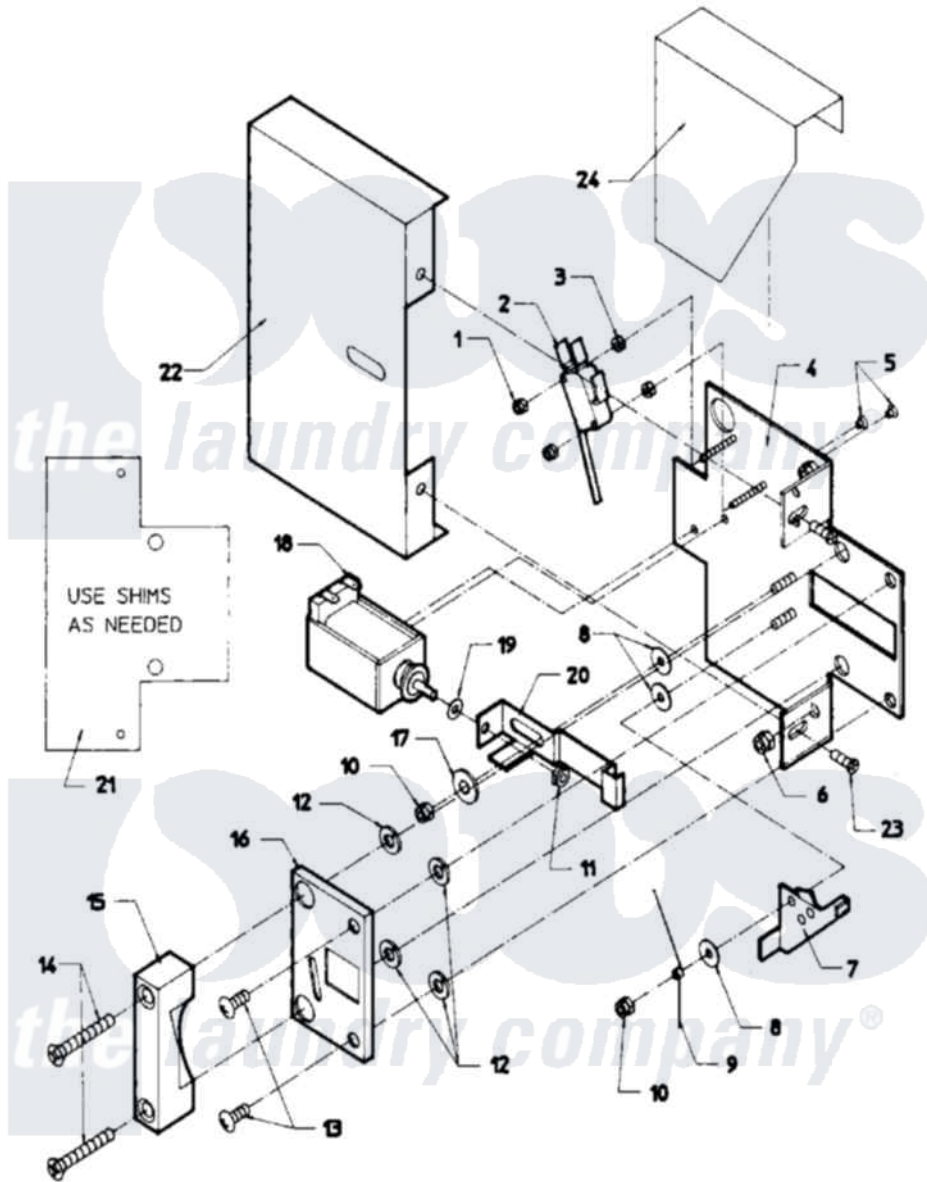

Maytag MAF50PN1 03 - DOOR SAFETY INTERLOCK - OPL MODELS

Maytag [Commercial Maytag MAF50PN1 Washer Parts](#) Parts Diagram 03 - DOOR SAFETY INTERLOCK - OPL MODELS

[Click on the part number to view part](#)

Item	Original Part Number	Replaced By	Status	Part Description
001	24001476			Nut, Fiberlock
002	24001229			Switch, Door Lock
003	24001477		Not Available	SPACER, NYLON (No.6)
004	NLA		Not Available	PLATE, DOOR LOCK
005	24001479			Screw, S.s.
006	24001305			Nut, Fiberlock
007	24001230			Lever, Door Lock
008	24001480			Washer, Teflon
009	24001293			Spring, Torsion
010	24001342	74005230		Nut, Lock
011	24001481	Y707702		Locknut
012	24001295			Lockwasher, S.s.
013	24001323			Screw
014	24001642			Screw, S.s.
015	24001483		Not Available	CATCH, DOOR LOCK
016	24001484		Not Available	COVER, DOOR LOCK PLATE