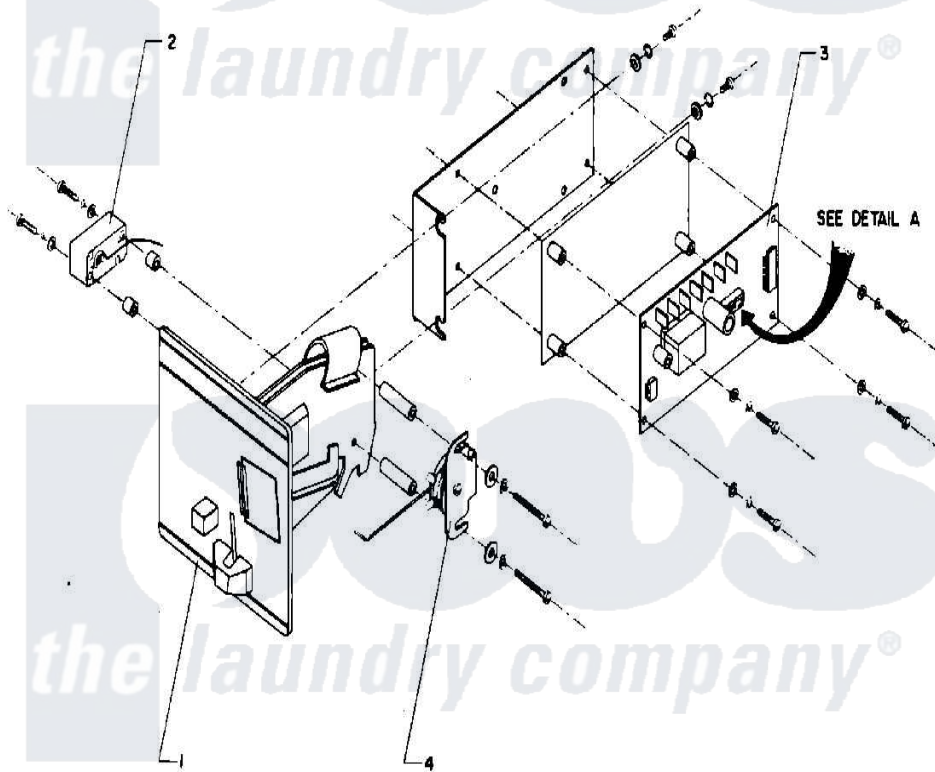

# Maytag MAF50PN1 04 - COIN METER & COIN BOX

DETAIL A  
COIN COUNTER  
DIP SWITCHES

Maytag [Commercial Maytag MAF50PN1 Washer Parts](#) Parts Diagram 04 - COIN METER & COIN BOX  
Click on the part number to view part

Item	Original Part Number	Replaced By	Status	Part Description
001	<a href="#">24001615</a>			COIN ACCEPTOR (US QUARTER)
002	NLA		Not Available	COIN SWITCH
003	24001617		Not Available	ELECTRONIC COIN COUNTER W/HAR
004	24001618		Not Available	SOLENOID, COIN BLOCKING (120V)
"	<a href="#">24001756</a>			Solenoid, Coin Blocking
005	W10124350		Not Available	PART NUMBER NOT AVAILABLE
006	NLA		Not Available	KEY (MG1)