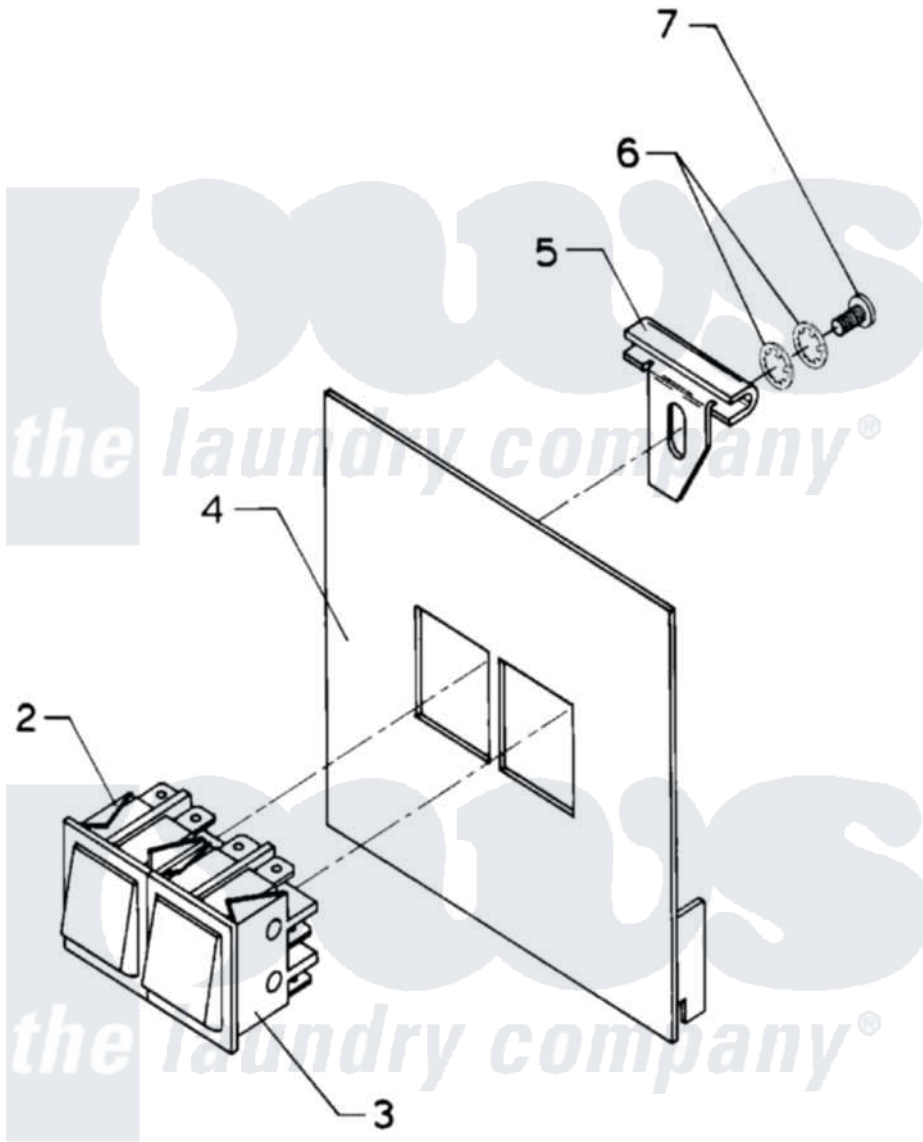

Maytag MAF50PN1 05 - MANUAL START/STOP CONTROL

Maytag [Commercial Maytag MAF50PN1 Washer Parts](#) Parts Diagram 05 - MANUAL START/STOP CONTROL
 Click on the part number to view part

Item	Original Part Number	Replaced By	Status	Part Description
001	24001764		Not Available	KIT, START/STOP COMPLETE
002	24001251			Switch
003	24001252			Switch, Momentary
004	NLA		Not Available	COVER, PLATE (OPL)
005	W10124350		Not Available	PART NUMBER NOT AVAILABLE
006	W10124350		Not Available	PART NUMBER NOT AVAILABLE
007	W10124350		Not Available	PART NUMBER NOT AVAILABLE