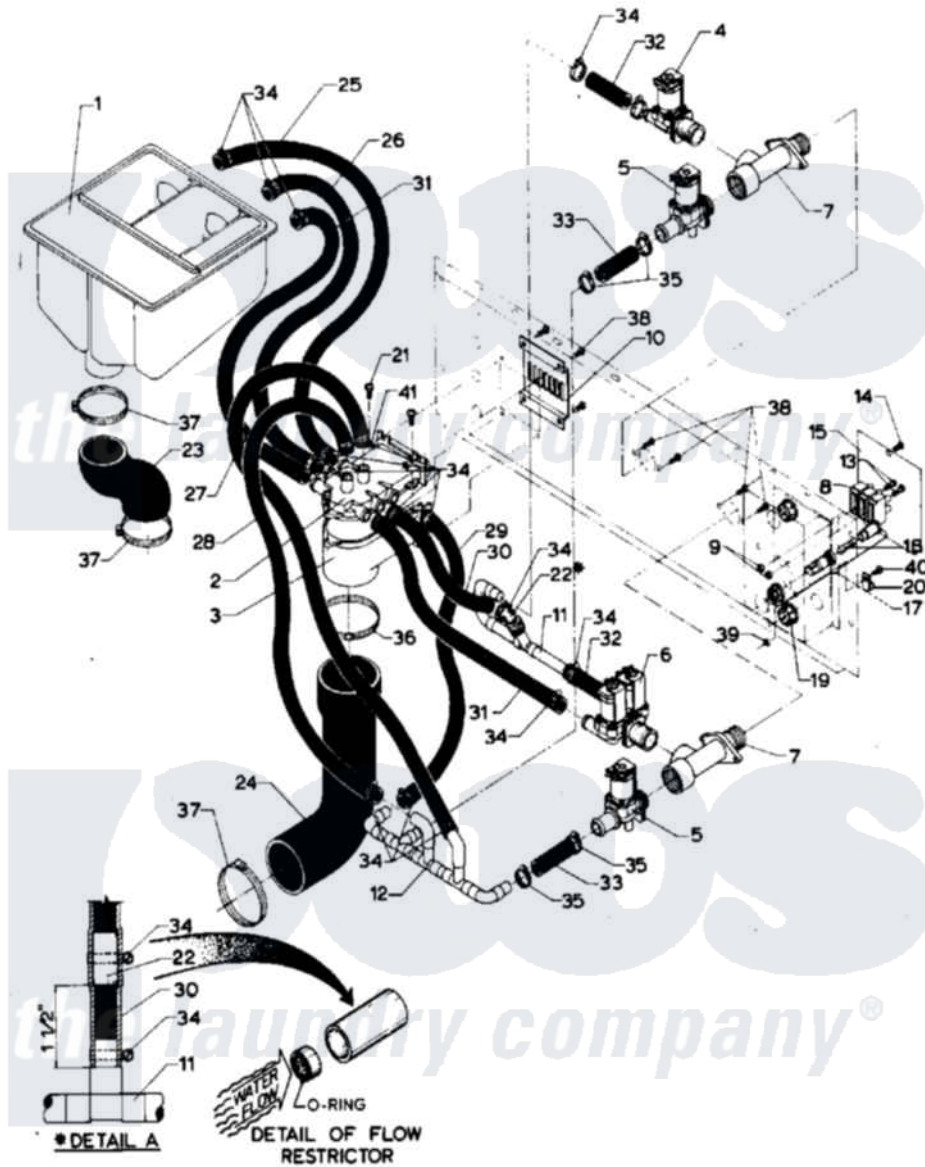

Maytag MAF50PN1 06 - SOAP DISPENSER

Maytag [Commercial Maytag MAF50PN1 Washer Parts](#) Parts Diagram 06 - SOAP DISPENSER
 Click on the part number to view part

Item	Original Part Number	Replaced By	Status	Part Description
001	24001627		Not Available	DISPENSER, SUPPLY (COIN)
002	24001031			Breaker, Vac.
003	24001032			Breaker, Vac.
004	24001119			Valve
005	W10124350		Not Available	NOT REQUIRED PART OR SEE NOTE
006	W10124350		Not Available	NOT REQUIRED PART OR SEE NOTE
007	24001448			Seal
008	24001629		Not Available	BLOCK, INPUT POWER (3 WIRE)
009	24001425			Nut, Fiberlock, Pltd
010	24001426			Cover, Vacuum Breaker
011	24001777		Not Available	MANIFOLD, SUPPLY
012	W10124350		Not Available	PART NUMBER NOT AVAILABLE
013	24001430			Screw, S.s
014	24001301	67006964		Screw, Glide

015	24001429		Not Available	COVER, JUNCTION BOX
016	W10124350		Not Available	PART NUMBER NOT AVAILABLE
017	24001433			Holder, Fuse
018	24001225			Fuse, Control
019	24001436	8008P014-60		Grommet, Nylon
020	24001434		Not Available	CONNECTOR, GROUND
021	24001432	W10068250		Screw
022	24001775		Not Available	FLOW RESTRICTOR ASSY.
023	24001442			Hose, Soap Dispenser
024	24001033			Hose, Vacuum Breaker
025	24001781		Not Available	HOSE
026	24001783		Not Available	HOSE
027	24001767		Not Available	HOSE
028	24001767		Not Available	HOSE
029	24001788		Not Available	HOSE
030	24001771		Not Available	HOSE
031	24001792			Hose
032	24001794			Hose
033	24001794			Hose
034	24001423	489503		Clamp
035	24001797		Not Available	CLAMP (SIZE 24)
036	24001282		Not Available	CLAMP, HOSE (No.48)
037	24001353	696392		Hose Clamp
038	24001414	4450038		Screw
039	24001342	74005230		Nut, Lock
040	24001432	W10068250		Screw
041	24001425			Nut, Fiberlock, Pltd