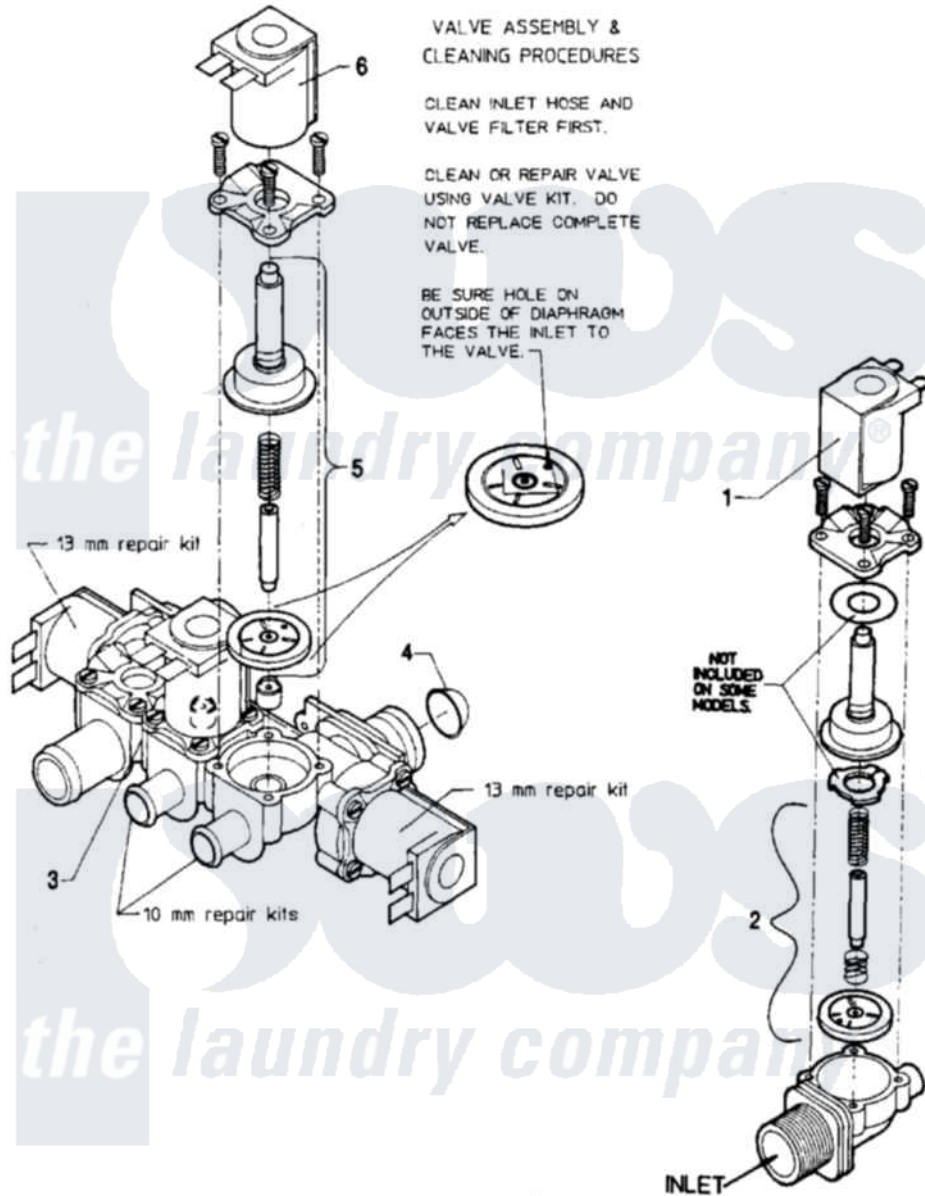

Maytag MAF50PN1 07 - WATER VALVE

Maytag Commercial Maytag MAF50PN1 Washer Parts Parts Diagram 07 - WATER VALVE
 Click on the part number to view part

Item	Original Part Number	Replaced By	Status	Part Description
001	24001119			Valve
002	24001448			Seal
"	24001549		Not Available	FILTER, MESH (11MM US THREAD)
003	24001226			Valve, Mixing
004	24001634		Not Available	SCREEN, VALVE
005	24001122			Kit, Valve Repair
"	24001231			Kit, Repair
006	24001232			Coil, Water Valve