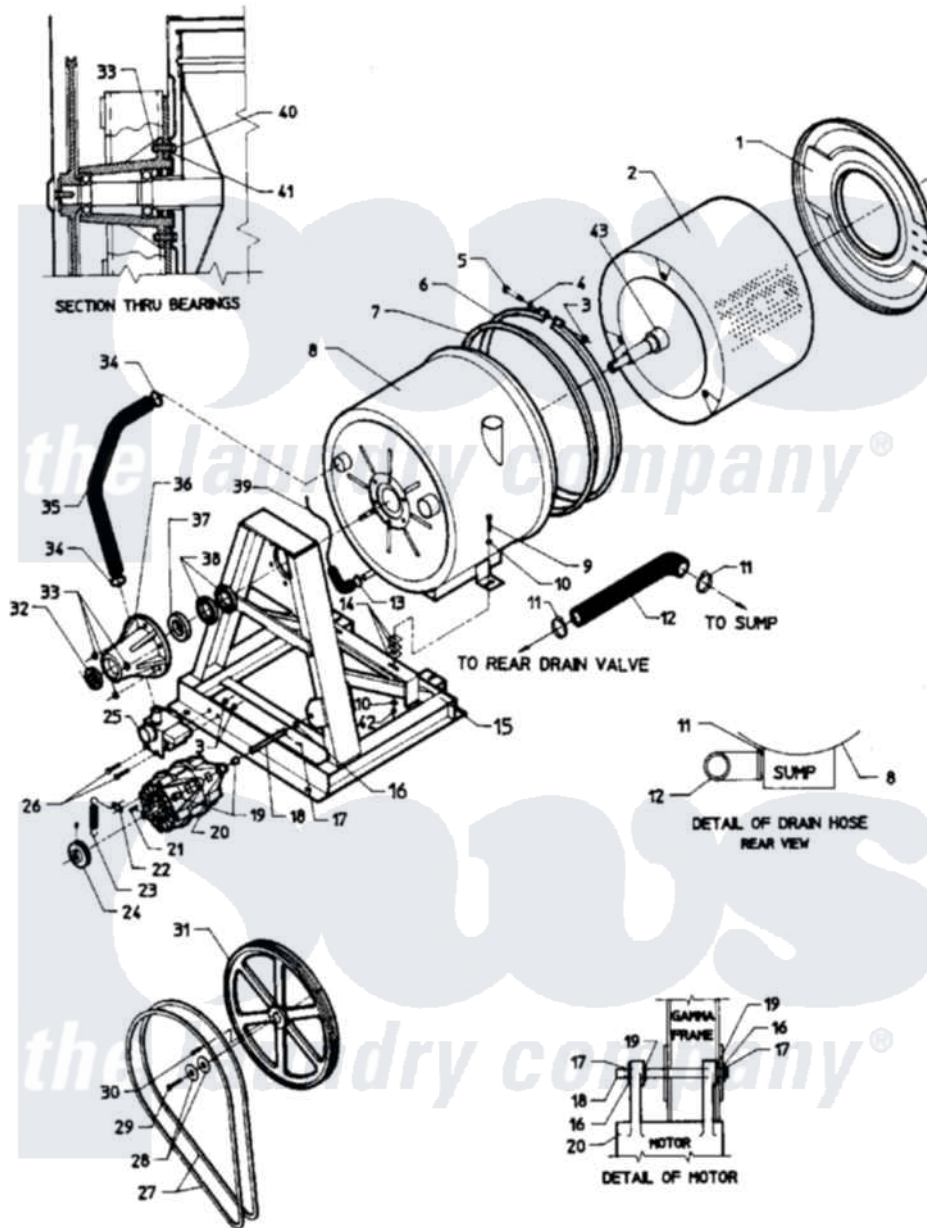

Maytag MAF50PN1 08 - MAIN EXPLODED VIEW - SUB ASSEMBLY

Maytag Commercial Maytag MAF50PN1 Washer Parts Parts Diagram 08 - MAIN EXPLODED VIEW - SUB ASSEMBLY
 Click on the part number to view part

Item	Original Part Number	Replaced By	Status	Part Description
001	NLA		Not Available	FRONT SHELL ASSY.
002	24001392			Kit, Basket
003	24001215			Kit, Band Fastener
004	24001215			Kit, Band Fastener
005	24001215			Kit, Band Fastener
006	NLA		Not Available	KIT, BAND SHELL
007	24001184			Gasket Kit
008	NLA		Not Available	KIT, SHIELD RETRO
009	24001657			Bolt
010	24001516			Washer, Flat Pltd.
011	24001353	696392		Hose Clamp
012	24001503			Cup, Supply
013	24001353	696392		Hose Clamp
014	24001803		Not Available	SHIM, SHELL
015	24001373		Not Available	KIT ASSY., FRAME (2 SPEED)
016	24001812			Washer, Hardened

017	24001512		Not Available	PIN, COTTER PLTD. (1/8X1 1/2)
018	NLA		Not Available	ROD, SUPPORT
019	24001021			Bushing, Motor
020	24001080			Motor, 2SP
"	24001084			Motor, 2SP
021	24001648		Not Available	KEY (MOTOR 3/16" X 1 1/2")
022	24001651		Not Available	CLIP, MOTOR SPRING
023	24001650		Not Available	SPRING (BELT TENSION)
024	24001088			Pulley, Motor
025	24001217			Valve, Drain
"	24001814			Valve, Drain
026	24001502	8204624		Bolt
027	24001404			Belt, V
028	24001501			Washer, Stainless Steel
029	Y24001500			Screw, S.s.
030	24001499		Not Available	KEY (3/8" X 1 1/4")
031	24001087			Pulley, Basket
032	24001016		Not Available	BEARING (6309 2RS C3)
033	24001495			Nut, Fiberlock
034	24001283		Not Available	CLAMP, HOSE (No.28)
035	24001506			Hose, Overflow
036	24001261			Kit, Trunnion
037	24002044			Bearing, 6312-2RS
038	24002049			Seal, Shaft
039	24001661		Not Available	HOSE, AIR DOME
040	24001497			Bolt, S.s.
041	24001496			Washer, Flat S.s.
042	24001261			Kit, Trunnion
"	24001515			Nut, Fiberlock Pltd.
043	24001272		Not Available	COLLAR (2SP)