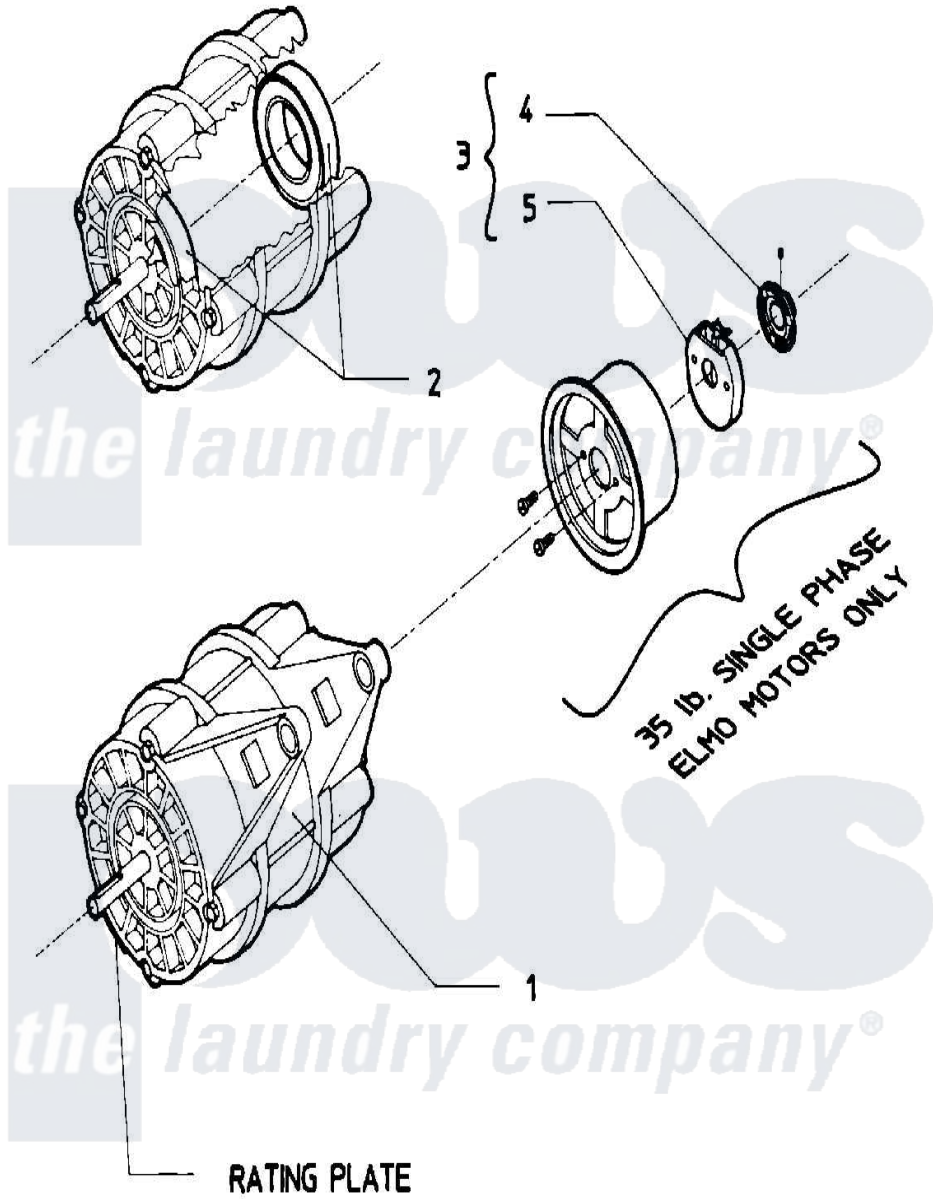

Maytag MAF50PN1 09 - MOTOR

Maytag [Commercial Maytag MAF50PN1 Washer Parts](#) Parts Diagram 09 - MOTOR
 Click on the part number to view part

Item	Original Part Number	Replaced By	Status	Part Description
001	24001080			Motor, 2SP
"	24001084			Motor, 2SP
002	24001017			Bearing, Motor
003	W10124350		Not Available	PART NUMBER NOT AVAILABLE
004	W10124350		Not Available	PART NUMBER NOT AVAILABLE
005	W10124350		Not Available	PART NUMBER NOT AVAILABLE