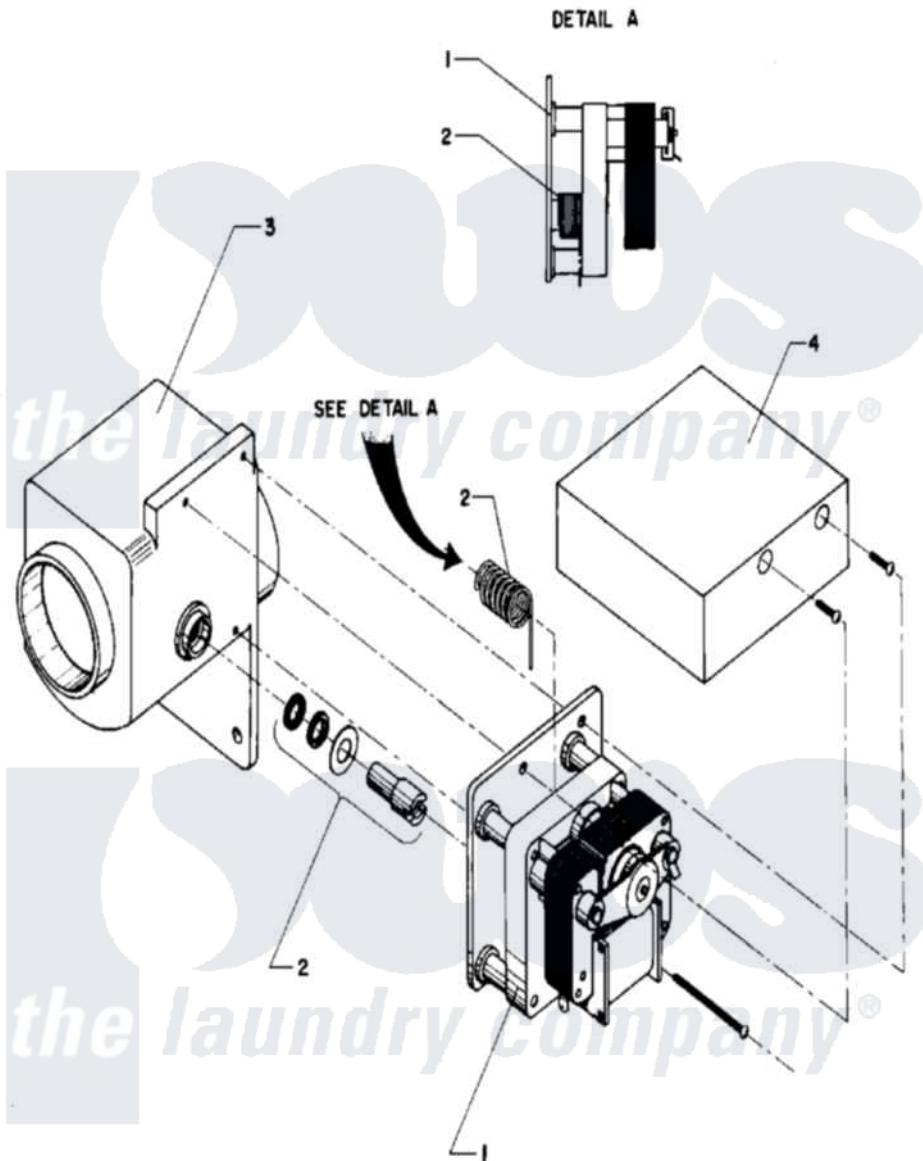

Maytag MAF50PN1 10 - DRAIN VALVE

Maytag Commercial Maytag MAF50PN1 Washer Parts Parts Diagram 10 - DRAIN VALVE
 Click on the part number to view part

Item	Original Part Number	Replaced By	Status	Part Description
001	24001217			Valve, Drain
"	24001530			Valve, Motor Drain
002	24001528			Shaft, Drive And Seal Kit
003	W10124350		Not Available	PART NOT USED
004	W10124350		Not Available	PART NOT USED