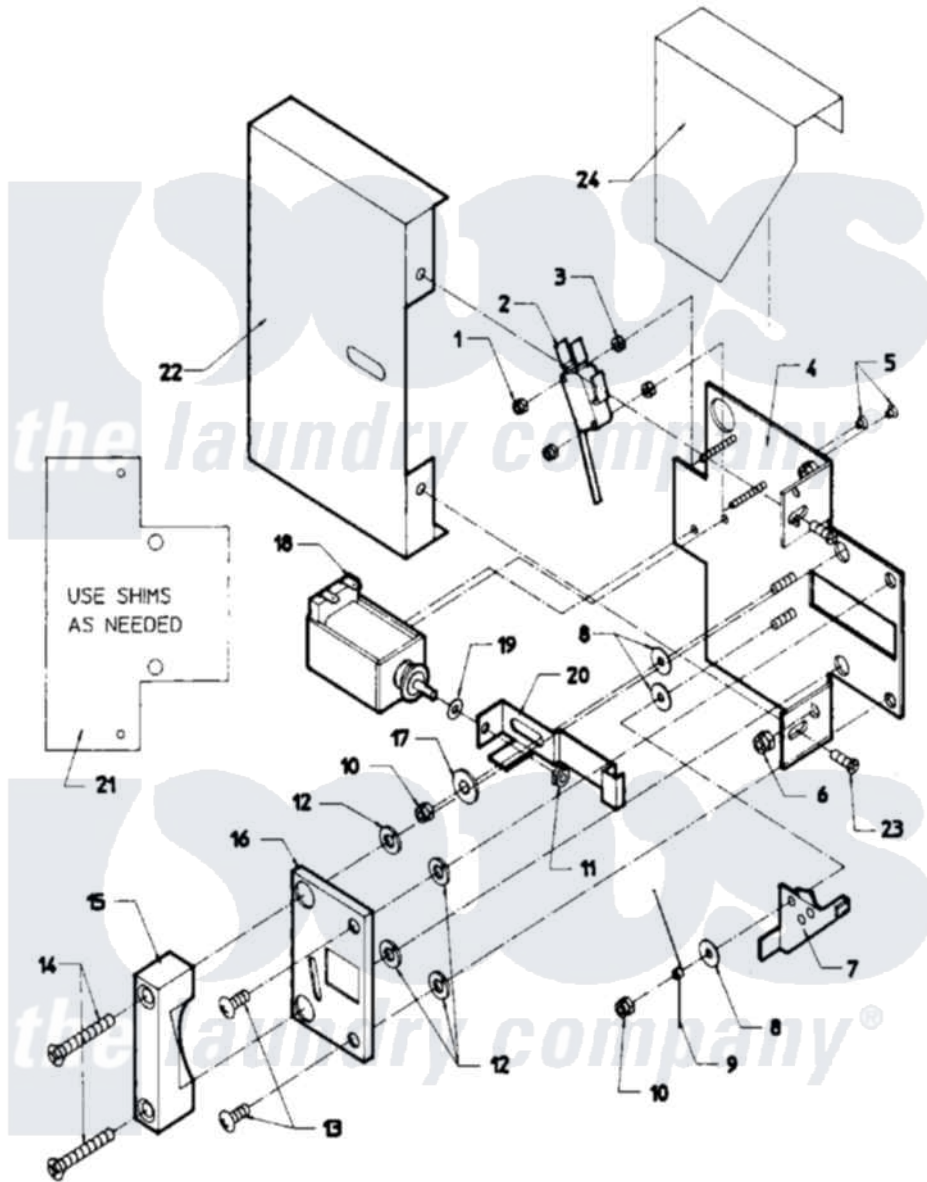

Maytag MAF50PN2 03 - DOOR SAFETY INTERLOCK - OPL MODELS

Maytag [Commercial Maytag MAF50PN2 Washer Parts](#) Parts Diagram 03 - DOOR SAFETY INTERLOCK - OPL MODELS

[Click on the part number to view part](#)

Item	Original Part Number	Replaced By	Status	Part Description
001	24001476			Nut, Fiberlock
002	24001229			Switch, Door Lock
003	24001477		Not Available	SPACER, NYLON (No.6)
004	NLA		Not Available	PLATE, DOOR LOCK
005	24001479			Screw, S.s.
006	24001305			Nut, Fiberlock
007	24001230			Lever, Door Lock
008	24001480			Washer, Teflon
009	24001293			Spring, Torsion
010	24001342	74005230		Nut, Lock
011	24001481	Y707702		Locknut
012	24001295			Lockwasher, S.s.
013	24001323			Screw
014	24001642			Screw, S.s.
015	24001483		Not Available	CATCH, DOOR LOCK
016	24001484		Not Available	COVER, DOOR LOCK PLATE