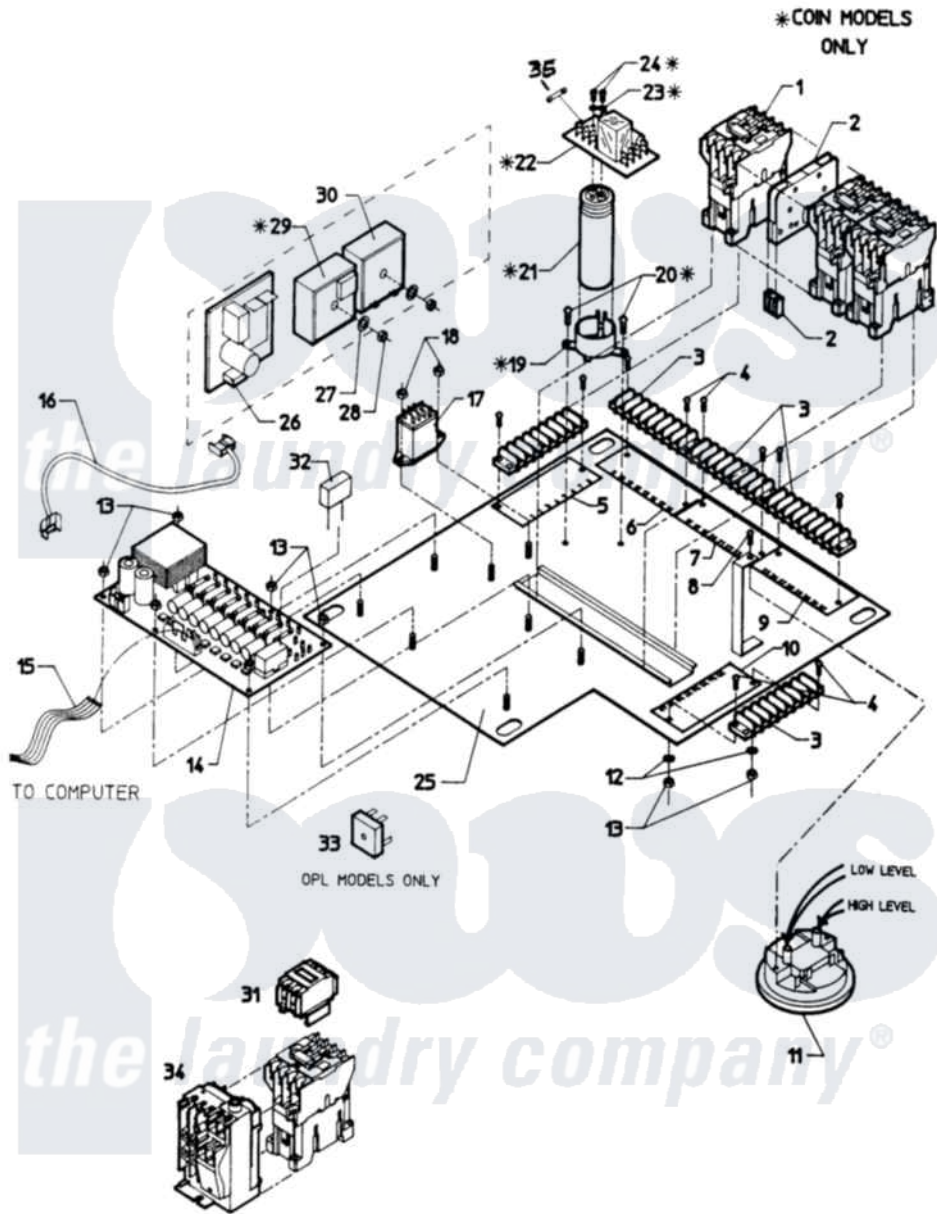

Maytag MAF50PN2 04 - CONTROL MODULE

Maytag Commercial Maytag MAF50PN2 Washer Parts Parts Diagram 04 - CONTROL MODULE

[Click on the part number to view part](#)

Item	Original Part Number	Replaced By	Status	Part Description
001	24001105	24002051		Contacto-
002	24001108			Interlock, Mech, Contactor
003	24001412		Not Available	STRIP, TERMINAL
004	24001414	4450038		Screw
005	NLA		Not Available	DECAL,INSUL. TERM STRIP (1-8)
006	NLA		Not Available	DECAL,INSUL. TERM STRIP (9-16)
007	NLA		Not Available	DECAL,INSUL. TERM STRIP (17-24)
008	24001411	313806		Screw
009	NLA		Not Available	DECAL,INSUL. TERM STRIP (25-32)
010	24001030		Not Available	DECAL,INSUL. TERM STIRP (33-40)
011	24001224		Not Available	SWITCH, DUAL LEVEL
012	24001415			Washer, S.s.
013	24001417	7103P070-60		Nut, Top Pilot

014	24001181		Board Kit
015	24001590		Cable, 16-Oin Ribbon
016	24001410		Harness, Battery Back-Up
017	24001177	24001110	Relay- Fla
018	24001417	7103P070-60	Nut, Top Pilot
019	W10124350	Not Available	PART NUMBER NOT AVAILABLE
020	24001578	3196170	Screw
021	24001247		Capacitor, Door Lock
022	24001248	Not Available	PC BOARD, DOOR UNLOCK (110V)
023	24001579		Washer, S.s.
024	24001580		Screw, S.s.
025	24001587		Panel, Electrical
026	24001243		Board, Battery Bckup
027	24001295		Lockwasher, S.s.
028	24001419	W10139757	Nut
029	24001176		Kit, Timer Delay
030	24001418		Relay, Time Delay
031	24001752		Relay, Time Delay
032	24001109	Not Available	FILTER, RC-NTWK.
033	24001753		Bridge, Rectifier
034	NLA	Not Available	PROTECTOR, OVERLOAD
035	24001245		Fuse, Slo Blo