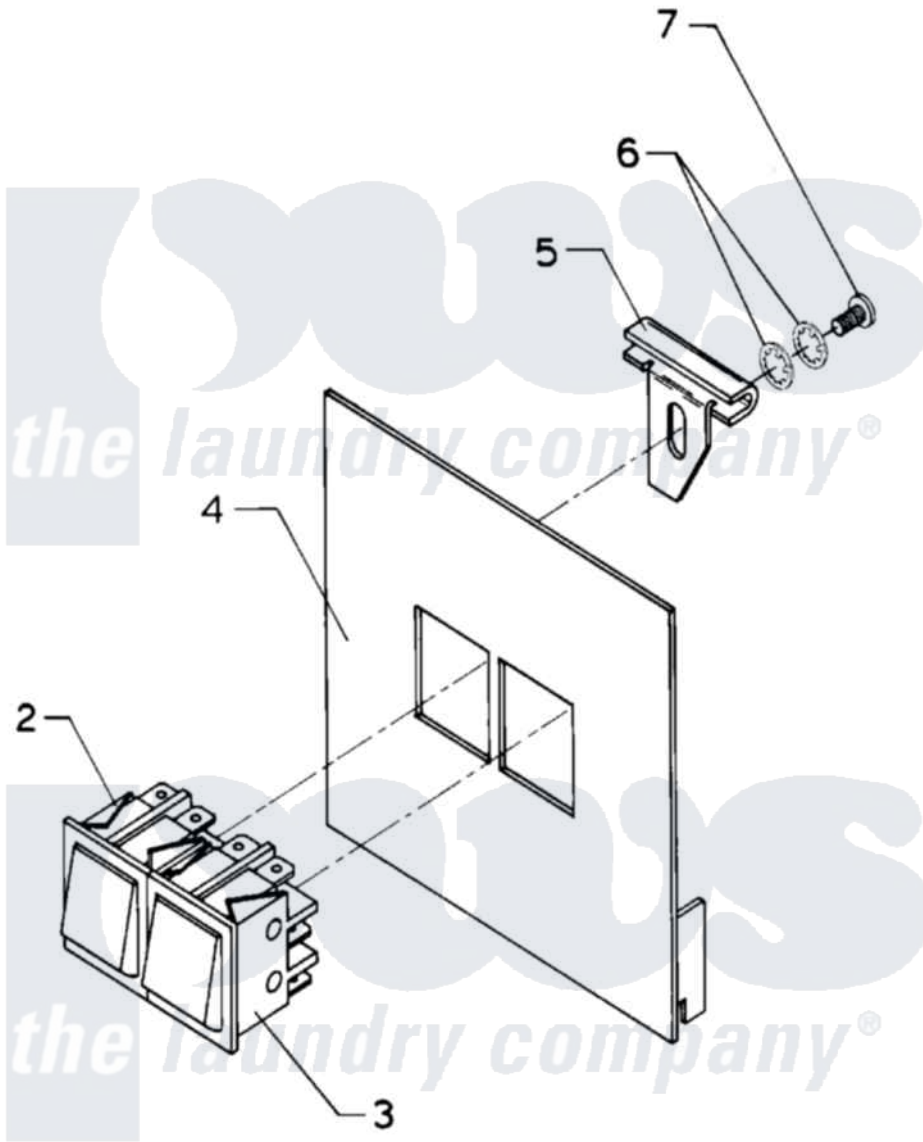

Maytag MAF50PN2 06 - MANUAL START/STOP CONTROL

Maytag [Commercial Maytag MAF50PN2 Washer Parts](#) Parts Diagram 06 - MANUAL START/STOP CONTROL
 Click on the part number to view part

Item	Original Part Number	Replaced By	Status	Part Description
001	24001764		Not Available	KIT, START/STOP COMPLETE
002	24001251			Switch
003	24001252			Switch, Momentary
004	NLA		Not Available	COVER, PLATE (OPL)
005	W10124350		Not Available	PART NUMBER NOT AVAILABLE
006	W10124350		Not Available	PART NUMBER NOT AVAILABLE
007	W10124350		Not Available	PART NUMBER NOT AVAILABLE