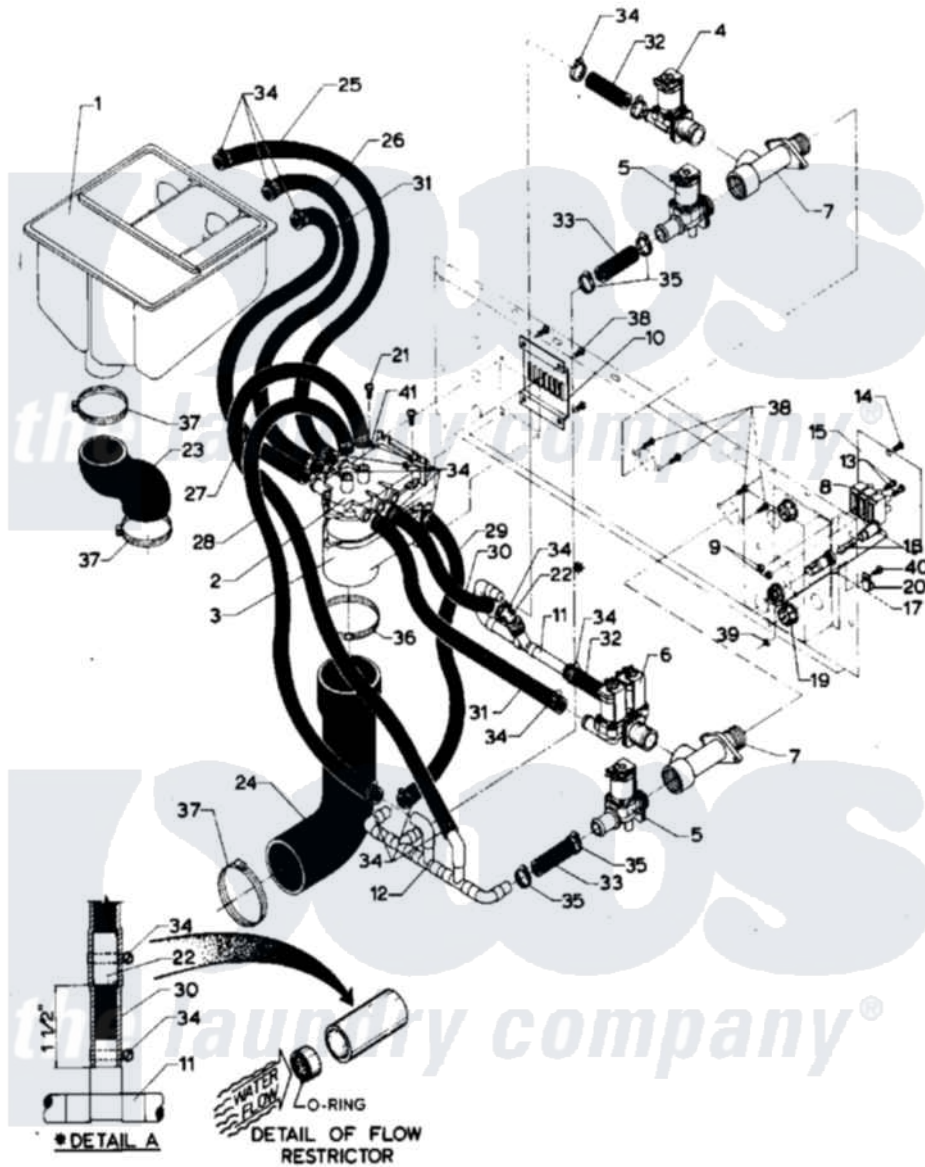

Maytag MAF50PN2 07 - SOAP DISPENSER

Maytag [Commercial Maytag MAF50PN2 Washer Parts](#) Parts Diagram 07 - SOAP DISPENSER
 Click on the part number to view part

Item	Original Part Number	Replaced By	Status	Part Description
001	24001627		Not Available	DISPENSER, SUPPLY (COIN)
002	24001031			Breaker, Vac.
003	24001032			Breaker, Vac.
004	24001119			Valve
005	W10124350		Not Available	NOT REQUIRED PART OR SEE NOTE
006	W10124350		Not Available	NOT REQUIRED PART OR SEE NOTE
007	24001448			Seal
008	24001629		Not Available	BLOCK, INPUT POWER (3 WIRE)
009	24001425			Nut, Fiberlock, Pltd
010	24001426			Cover, Vacuum Breaker
011	24001777		Not Available	MANIFOLD, SUPPLY
012	W10124350		Not Available	PART NUMBER NOT AVAILABLE
013	24001430			Screw, S.s
014	24001301	67006964		Screw, Glide

015	24001429		Not Available	COVER, JUNCTION BOX
016	W10124350		Not Available	PART NUMBER NOT AVAILABLE
017	24001433			Holder, Fuse
018	24001225			Fuse, Control
019	24001436	8008P014-60		Grommet, Nylon
020	24001434		Not Available	CONNECTOR, GROUND
021	24001432	W10068250		Screw
022	24001775		Not Available	FLOW RESTRICTOR ASSY.
023	24001442			Hose, Soap Dispenser
024	24001033			Hose, Vacuum Breaker
025	24001781		Not Available	HOSE
026	24001783		Not Available	HOSE
027	24001767		Not Available	HOSE
028	24001767		Not Available	HOSE
029	24001788		Not Available	HOSE
030	24001771		Not Available	HOSE
031	24001792			Hose
032	24001794			Hose
033	24001794			Hose
034	24001423	489503		Clamp
035	24001797		Not Available	CLAMP (SIZE 24)
036	24001282		Not Available	CLAMP, HOSE (No.48)
037	24001353	696392		Hose Clamp
038	24001414	4450038		Screw
039	24001342	74005230		Nut, Lock
040	24001432	W10068250		Screw
041	24001425			Nut, Fiberlock, Pltd