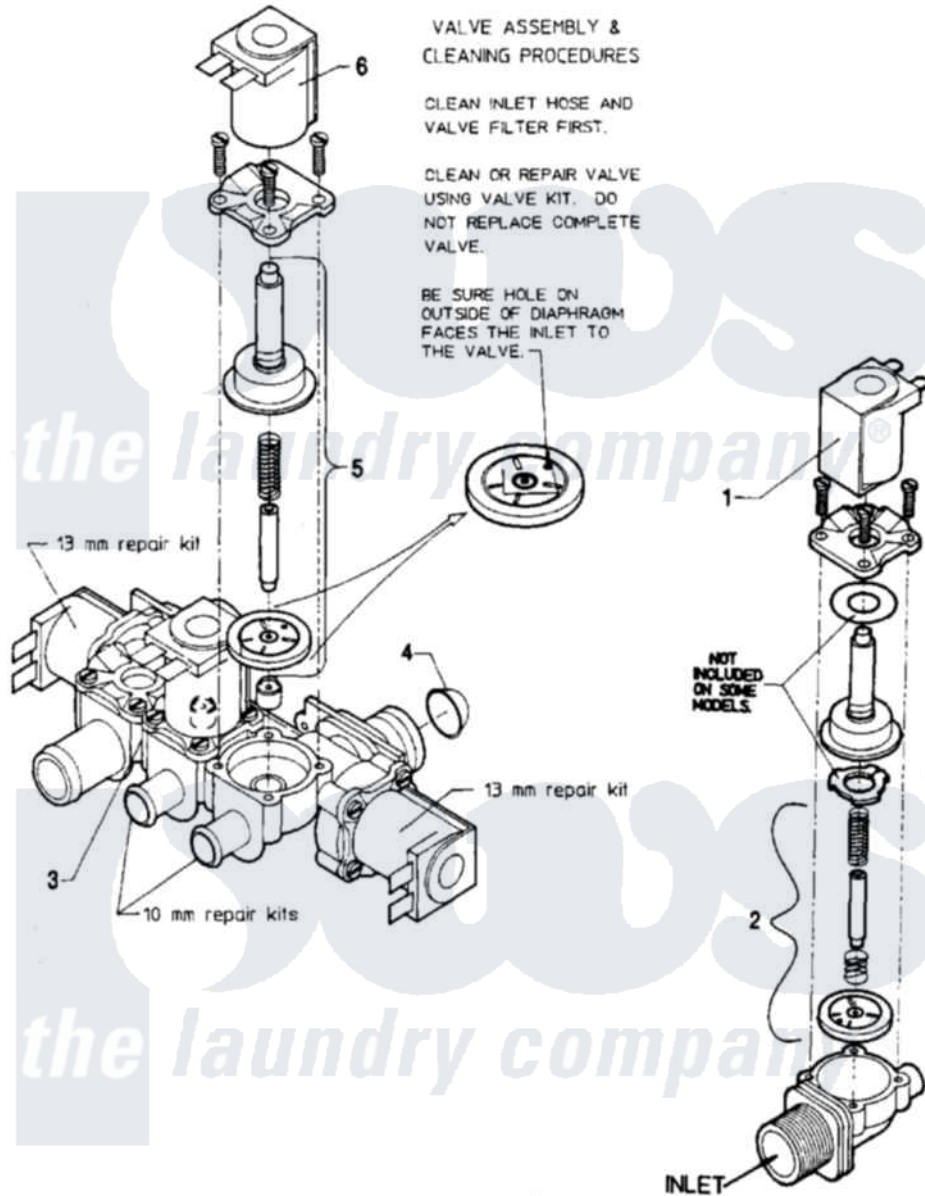

Maytag MAF50PN2 08 - WATER VALVE

Maytag Commercial Maytag MAF50PN2 Washer Parts Parts Diagram 08 - WATER VALVE
 Click on the part number to view part

Item	Original Part Number	Replaced By	Status	Part Description
001	24001119			Valve
002	24001448			Seal
"	24001549		Not Available	FILTER, MESH (11MM US THREAD)
003	24001226			Valve, Mixing
004	24001634		Not Available	SCREEN, VALVE
005	24001122			Kit, Valve Repair
"	24001231			Kit, Repair
006	24001232			Coil, Water Valve