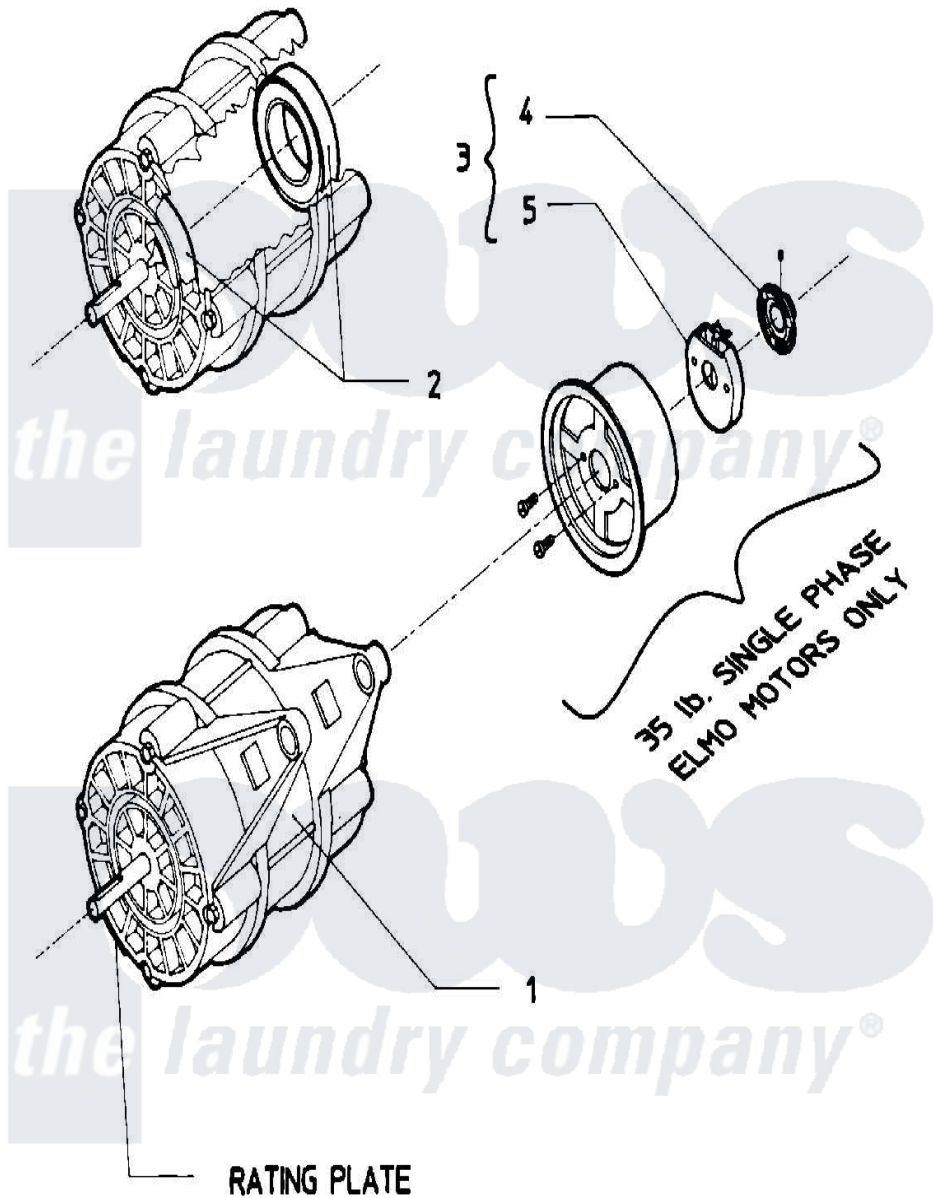

Maytag MAF50PN2 10 - MOTOR

Maytag [Commercial Maytag MAF50PN2 Washer Parts](#) Parts Diagram 10 - MOTOR
 Click on the part number to view part

| Item | Original Part Number | Replaced By | Status | Part Description |
|------|--------------------------|-------------|---------------|---------------------------|
| 001 | 24001080 | | | Motor, 2SP |
| " | 24001084 | | | Motor, 2SP |
| 002 | 24001017 | | | Bearing, Motor |
| 003 | W10124350 | | Not Available | PART NUMBER NOT AVAILABLE |
| 004 | W10124350 | | Not Available | PART NUMBER NOT AVAILABLE |
| 005 | W10124350 | | Not Available | PART NUMBER NOT AVAILABLE |