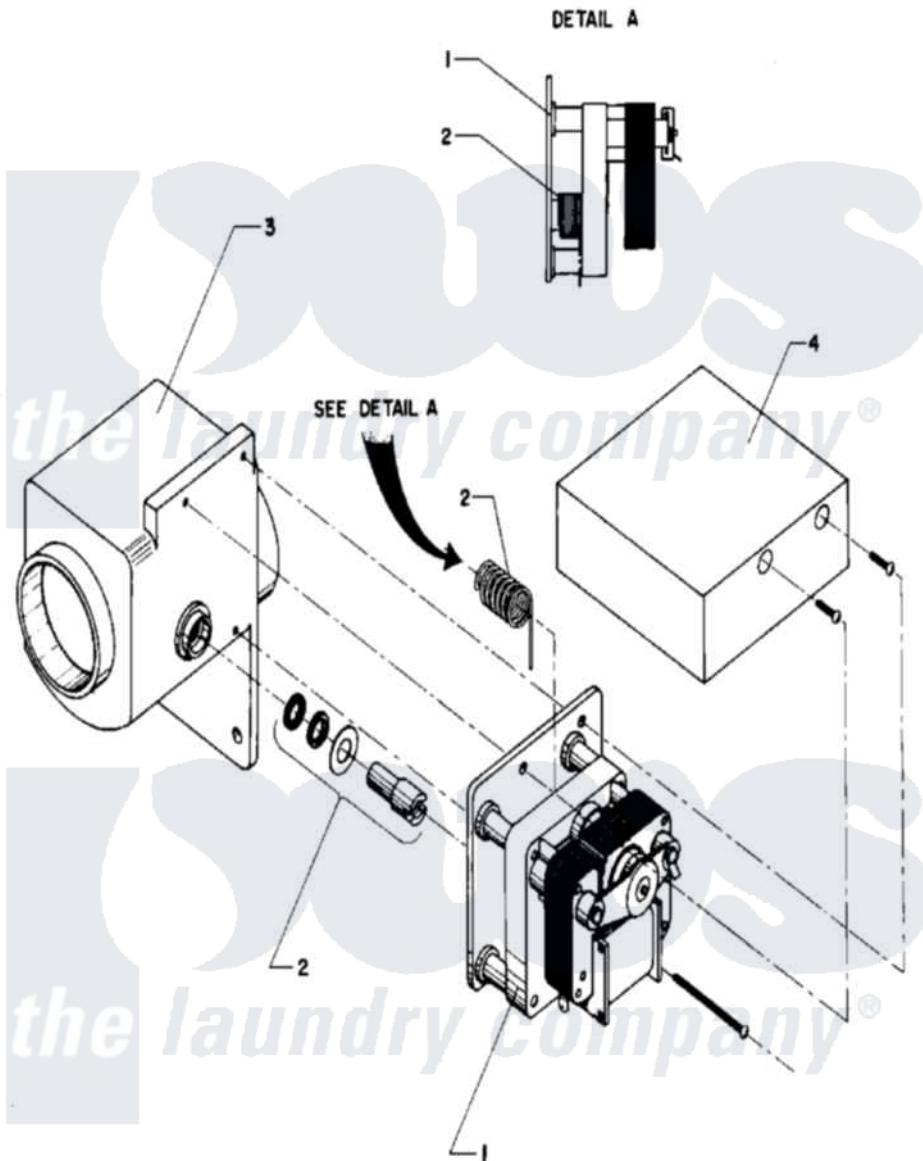

Maytag MAF50PN2 11 - DRAIN VALVE

Maytag Commercial Maytag MAF50PN2 Washer Parts Parts Diagram 11 - DRAIN VALVE
 Click on the part number to view part

Item	Original Part Number	Replaced By	Status	Part Description
001	24001217			Valve, Drain
"	24001530			Valve, Motor Drain
002	24001528			Shaft, Drive And Seal Kit
003	W10124350		Not Available	PART NOT USED
004	W10124350		Not Available	PART NOT USED