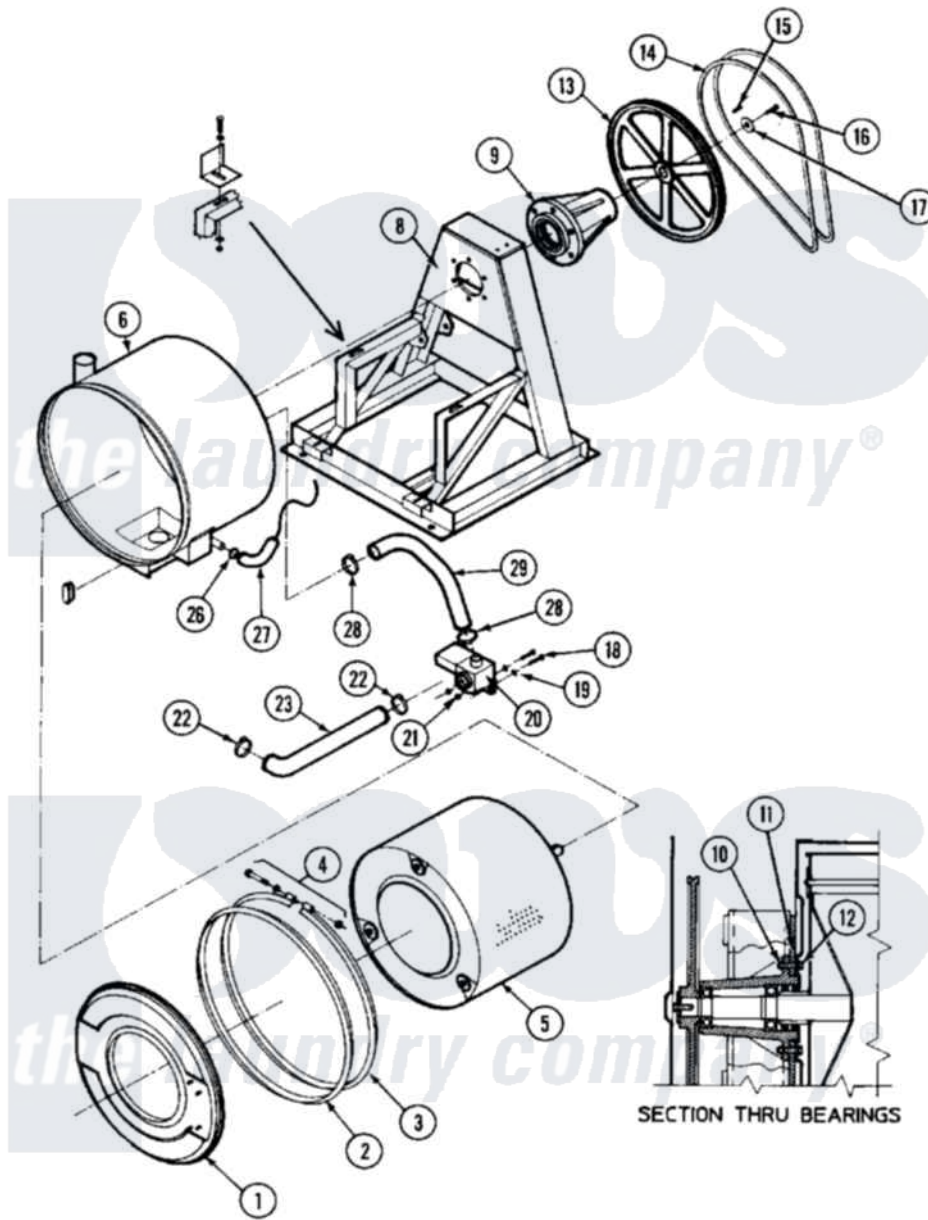

Maytag MAF50PNA 06 - FRAME & TUB ASSEMBLY

Maytag Commercial Maytag MAF50PNA Washer Parts Parts Diagram 06 - FRAME & TUB ASSEMBLY
 Click on the part number to view part

Item	Original Part Number	Replaced By	Status	Part Description
001	NLA		Not Available	FRONT SHELL ASSY.
002	24001490			Gasket, Shell Seal
003	NLA		Not Available	SHELL BAND ASSY.
004	24001492			Fastener Kit, Shell Band
005	24002031		Not Available	BASKET (50 - 3 SPEED)
006	NLA		Not Available	SHELL ASSY. (STANDARD)
007	24001492			Fastener Kit, Shell Band
008	NLA		Not Available	KIT ASSY., FRAME (3 SPEED)
009	24001263			Kit, Trunnion
"	24002057			Shaft Seals
010	24001495			Nut, Fiberlock
011	24001496			Washer, Flat S.s.
012	24001497			Bolt, S.s.
013	24001087			Pulley, Basket
014	24001498			Belt
015	24001499		Not Available	KEY (3/8" X 1 1/4")

016	Y24001500		Screw, S.s.
017	24001501		Washer, Stainless Steel
018	24001502	8204624	Bolt
019	24001304		Washer, Flat
020	24001217		Valve, Drain
021	24001305		Nut, Fiberlock
022	24001353	696392	Hose Clamp
023	24001503		Cup, Supply
024	24001504	Not Available	PLUG, HEATING ELEMENT
025	24001438	285655	Clamp, Hose
026	24001218	Not Available	TRAP, AIR
027	24001283	Not Available	CLAMP, HOSE (No.28)
028	24001506		Hose, Overflow
029	24001507		Switch, Balance
"	NLA	Not Available	ARM, EXTENSION (BAL. SWITCH)
030	BLANK	Not Available	(ITEM 7 NOT SHOWN)
"	NLA	Not Available	PANEL COVER