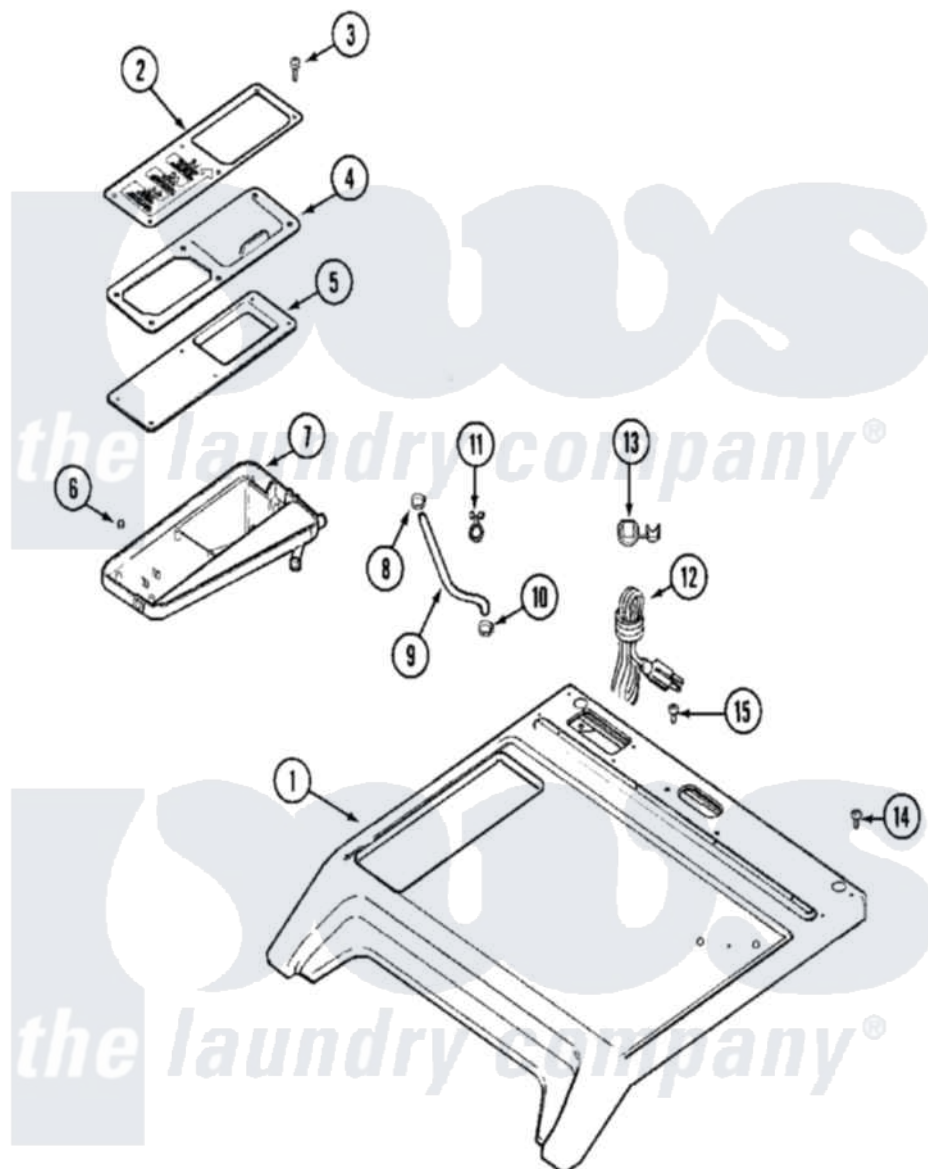

Maytag MAH14PDAAL 03 - TOP

Maytag [Commercial Maytag MAH14PDAAL Washer Parts](#) Parts Diagram 03 - TOP
 Click on the part number to view part

Item	Original Part Number	Replaced By	Status	Part Description
001	22002108		Not Available	(ALM)
"	NLA		Not Available	COVER, TOP (WHT)
002	22002032		Not Available	COVER, COMM. DISPENSER (WHT)
"	22002176	22002930		Cover, Comm. Dispenser
003	22002230	400021-1		Screw
004	22002091		Not Available	LID, COMMERCIAL DISPENSER
005	22002074		Not Available	BEZEL, COMMERCIAL
006	22002031			Palnut, Bezel
007	22002075		Not Available	DISPENSER BOTTOM, COMMERCIAL
008	22002054	285655		Clamp, Hose
009	22002084			Hose, Shower
010	201011	285655		Clamp, Hose
011	212276	W10116760		Screw
"	22002027	74007164		Lock- Purs

012	22001178	22003062	Cord, Power
013	211881		Grommet, Cord Part Not Used- Gas Models Only
014	912365	3370225	Screw
015	210186	3370225	Screw