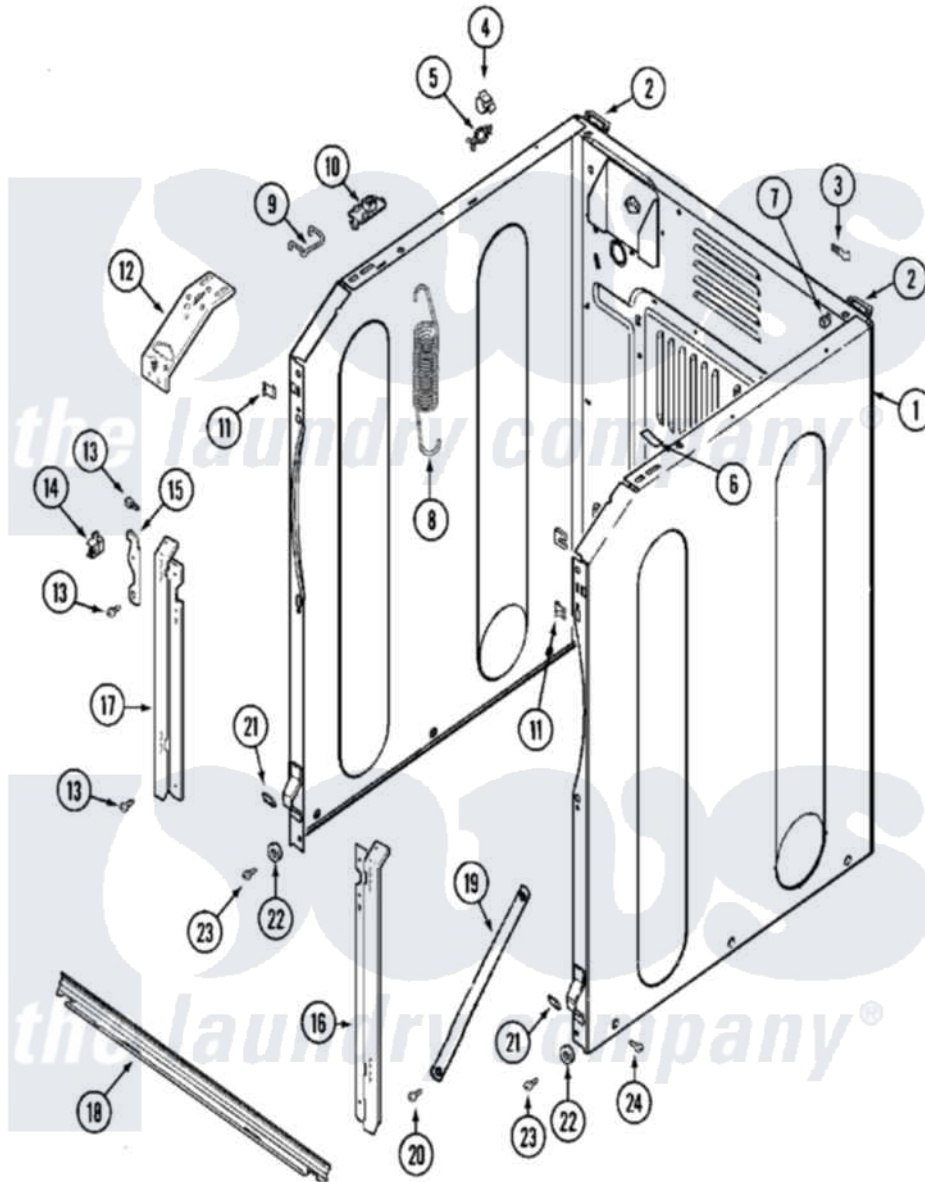

# Maytag MAH14PDAAL 04 - CABINET-FRONT

Maytag Commercial Maytag MAH14PDAAL Washer Parts Parts Diagram 04 - CABINET-FRONT  
 Click on the part number to view part

Item	Original Part Number	Replaced By	Status	Part Description
001	22002245	<a href="#">22003639</a>		Cabinet Assembly
"	22002246	<a href="#">22003639</a>		Cabinet Assembly
"	NLA		Not Available	CABINET ASSY. (WHT)
002	NLA		Not Available	BRACKET, CABINET HINGE
003	22001996	<a href="#">3370225</a>		Screw
"	<a href="#">22002178</a>			Bracket, Air Dome Hose
"	NLA		Not Available	TIE, WIRE
004	<a href="#">Y310376</a>			Clip, Door Switch Harness
005	315471	<a href="#">22003298</a>		Retainer, Wire
006	<a href="#">33001836</a>			Strap, Top Cover Support
007	310933	<a href="#">33002194</a>		Nut, Speed
008	<a href="#">22002100</a>			Spring
009	22002098	<a href="#">22002297</a>		Support, Spring
010	<a href="#">22001997</a>			Spacer, Top Cover
011	<a href="#">22002049</a>			Clip Note: Clip, Front Panel
012	<a href="#">22002090</a>			Brace, Corner

013	<a href="#">22001995</a>		Screw Note: Screw, Tumbler Front And Shroud
014	<a href="#">22002001</a>		Support, Hinge
015	22002247	<a href="#">33002597</a>	Hook, Security
016	22002034	<a href="#">22003224</a>	Bracket, Shroud
017	22002035	<a href="#">22002985</a>	Bracket, Shroud
018	<a href="#">22001993</a>		Bridge, Shroud Support
019	<a href="#">22001995</a>		Screw Note: Screw, Tumbler Front And Shroud
"	22002231	<a href="#">22002767</a>	Brace, Cross
020	<a href="#">22001995</a>		Screw Note: Screw, Tumbler Front And Shroud
021	213280	<a href="#">204439</a>	Screw And Fstner Assembly
"	<a href="#">22002239</a>		Clip, Front Panel
022	<a href="#">22002025</a>		Disc, Front Panel Spacer
023	<a href="#">22001496</a>		Front Panel Fastener And Screw
"	<a href="#">22001995</a>		Screw Note: Screw, Tumbler Front And Shroud
024	<a href="#">213007</a>		Xfor Cabinet See Cabinet, Back