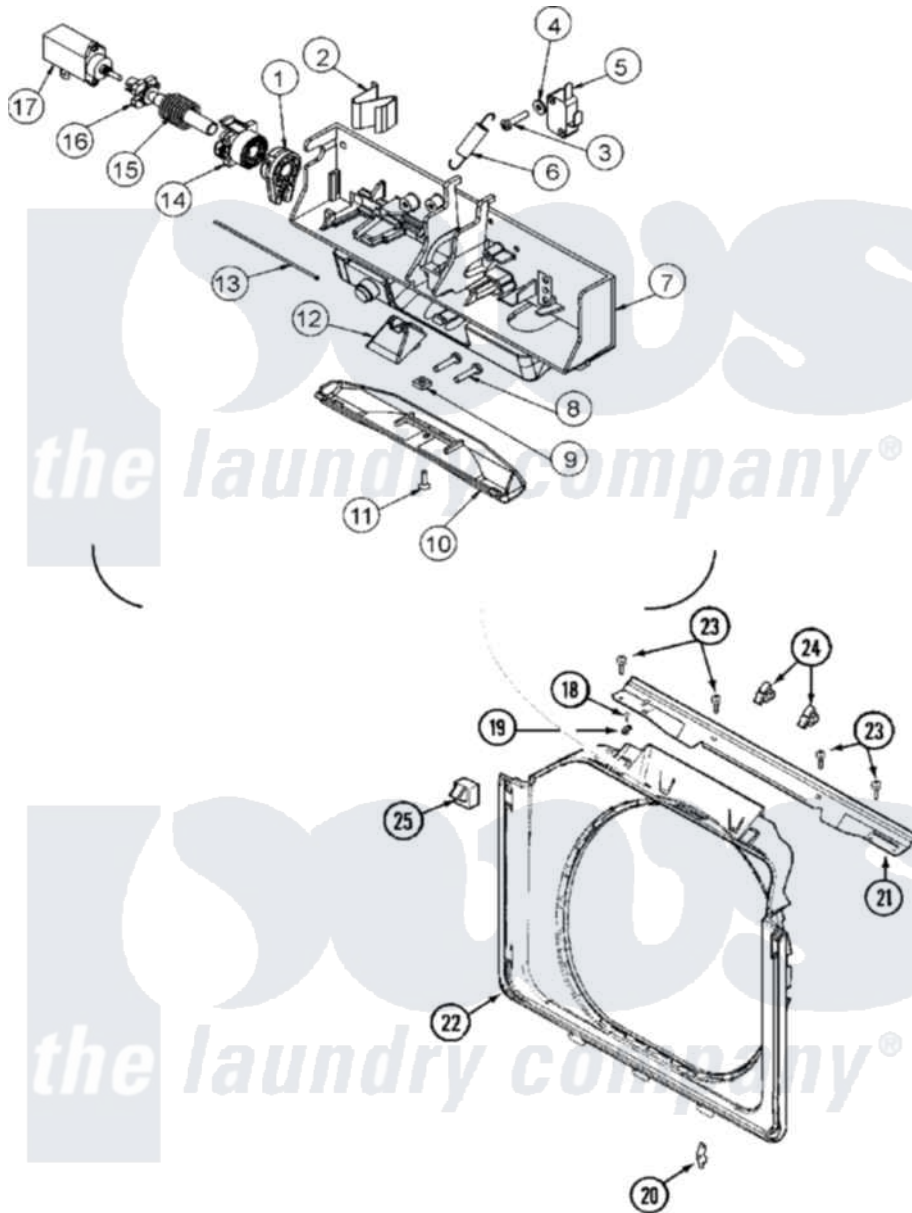

# Maytag MAH14PDAAL 05 - DOOR SHROUD & DOOR LATCH ASSEMBLY

Maytag [Commercial Maytag MAH14PDAAL Washer Parts](#) Parts Diagram 05 - DOOR SHROUD & DOOR LATCH ASSEMBLY

[Click on the part number to view part](#)

Item	Original Part Number	Replaced By	Status	Part Description
001	<a href="#">22003716</a>			Rotating Gear, Latch
002	<a href="#">22003717</a>			Spring, Latch
003	<a href="#">22001352</a>			Screw, Check Switch
004	<a href="#">22002165</a>			Washer, Door Lock Switch
005	<a href="#">22002162</a>			Switch, Door Lock Spin Enable
006	<a href="#">22002158</a>			Spring, Gear Return
007	<a href="#">22003722</a>			Switch Holder Assembly, Latch
008	<a href="#">22003719</a>			Screw, Latch
009	<a href="#">22003720</a>			Nut, Latch
010	<a href="#">22002957</a>			Cover, Latch Assembly
011	22002435	<a href="#">241877</a>		Screw
012	<a href="#">22003055</a>			Ramp, Door Hoop
013	<a href="#">22002164</a>			Cable, Door
014	<a href="#">22003715</a>			Sliding Gear, Latch
015	<a href="#">22003721</a>			Spring, Axle / Latch

016	<a href="#">22003718</a>		Axle, Latch
017	<a href="#">22002119</a>		Motor, Wax
018	22001996	<a href="#">3370225</a>	Screw
019	<a href="#">22002014</a>		Clip, Harness To Support
020	22002095	<a href="#">12001994</a>	Cover
"	<a href="#">22002096</a>		COVER, HINGE (ALM)
021	<a href="#">22002015</a>		Support, Door Lock
022	22002071	Not Available	SHROUD (ALM)
"	<a href="#">22002234</a>		Shroud And Dispenser Hose
"	NLA	Not Available	SHROUD (WHT)
023	<a href="#">22001995</a>		Screw Note: Screw, Tumbler Front And Shroud
024	<a href="#">Y310376</a>		Clip, Door Switch Harness
025	<a href="#">22002046</a>		Switch, Secondary Door
"	22002047	<a href="#">22002046</a>	Switch, Secondary Door