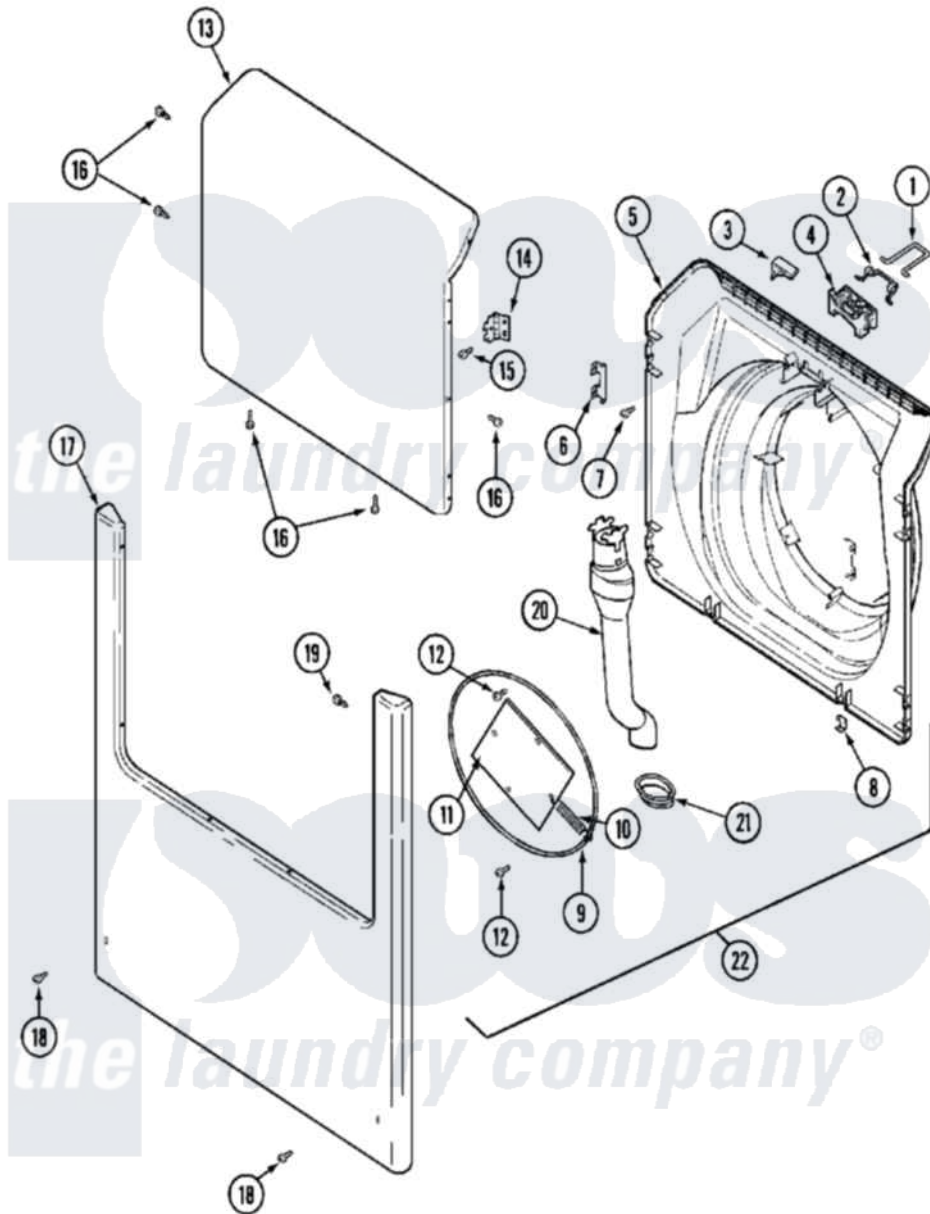

# Maytag MAH14PDAAL 06 - DOOR & FRONT PANEL

Maytag [Commercial Maytag MAH14PDAAL Washer Parts](#) Parts Diagram 06 - DOOR & FRONT PANEL  
 Click on the part number to view part

Item	Original Part Number	Replaced By	Status	Part Description
001	22002002	<a href="#">22003222</a>		Hoop, Lock
002	<a href="#">22002003</a>			Spring, Latch
003	22002166	<a href="#">22003611</a>		Kit- Inner
"	22002167	<a href="#">22003611</a>		Kit- Inner
"	W10124350		Not Available	NOT REQUIRED PART OR SEE NOTE
004	<a href="#">22002168</a>			Support, Lock Hoop
005	22002250	<a href="#">22003611</a>		Kit- Inner
"	22002251	<a href="#">22003611</a>		Kit- Inner
"	22002252	<a href="#">22003083</a>		Liner, Door Assembly W/Vent
"	22002253		Not Available	DOOR, INNER/DOOR STRIKE (ALM)
"	22002539	<a href="#">22003083</a>		Liner, Door Assembly W/Vent
"	22002540		Not Available	DOOR, INNER (W/VENT-ALM)
"	22003076	<a href="#">22003083</a>		Liner, Door Assembly W/Vent
"	<a href="#">22003077</a>			Door, Inner
006	<a href="#">22002038</a>			Clip, Door