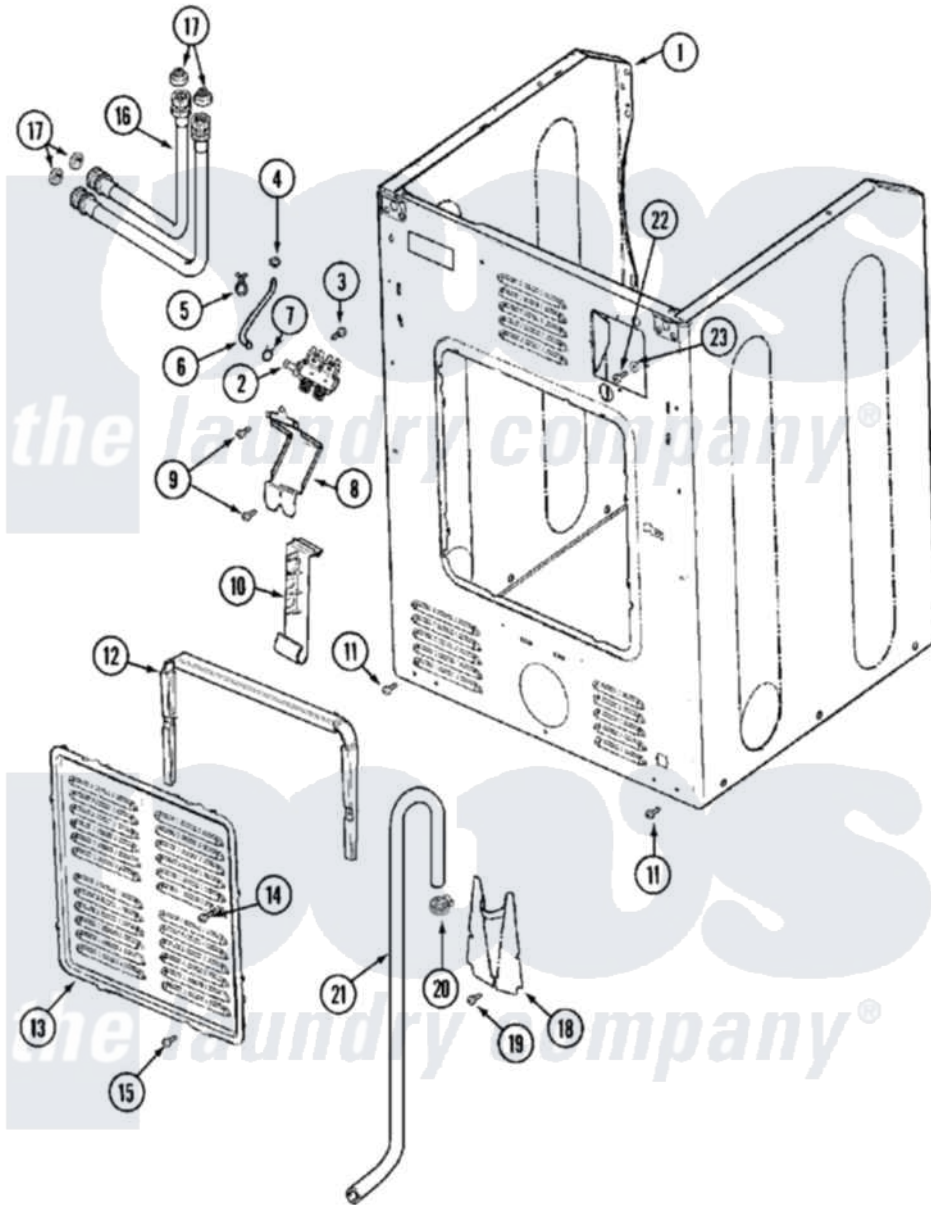

Maytag MAH14PDAAL 07 - CABINET-REAR

Maytag Commercial Maytag MAH14PDAAL Washer Parts Parts Diagram 07 - CABINET-REAR
 Click on the part number to view part

Item	Original Part Number	Replaced By	Status	Part Description
001	22002245	22003639		Cabinet Assembly
"	22002246	22003639		Cabinet Assembly
"	NLA		Not Available	CABINET ASSY. (WHT)
002	22002101			Valve, Water
003	Y313561			Screw---NA
004	22002054	285655		Clamp, Hose
005	22002027	74007164		Lock- Purs
006	22001987	22002296		Hose, Injector
007	216169	596669		Clamp, Manifold
008	22002089	22002572		Bracket- W
009	22001996	3370225		Screw
010	22002076	33002213		Rack, Hose
011	22001995			Screw Note: Screw, Tumbler Front And Shroud
012	22002022			Spacer, Access Panel
013	22002092			Panel, Access
014	213117	67006908		Screw, Ice Rack

015	22001996	3370225	Screw
016	202860		Inlet Hose Assembly
017	Y013783		Washer, Inlet Hose
018	22002093	22002704	Cover, Drain Hose
019	22001995		Screw Note: Screw, Tumbler Front And Shroud
020	22001984	285655	Clamp, Hose
021	12001659	12001807	Drain Hose Kit
"	22002891	12001807	Drain Hose Kit
"	22002892		Retainer, Drain Hose
"	22002893	8539404	Tie-Wire
"	NLA	Not Available	HOSE, DRAIN---N
022	NLA	Not Available	SCREW, GROUND LUG
023	NLA	Not Available	WASHER, GROUND LUG