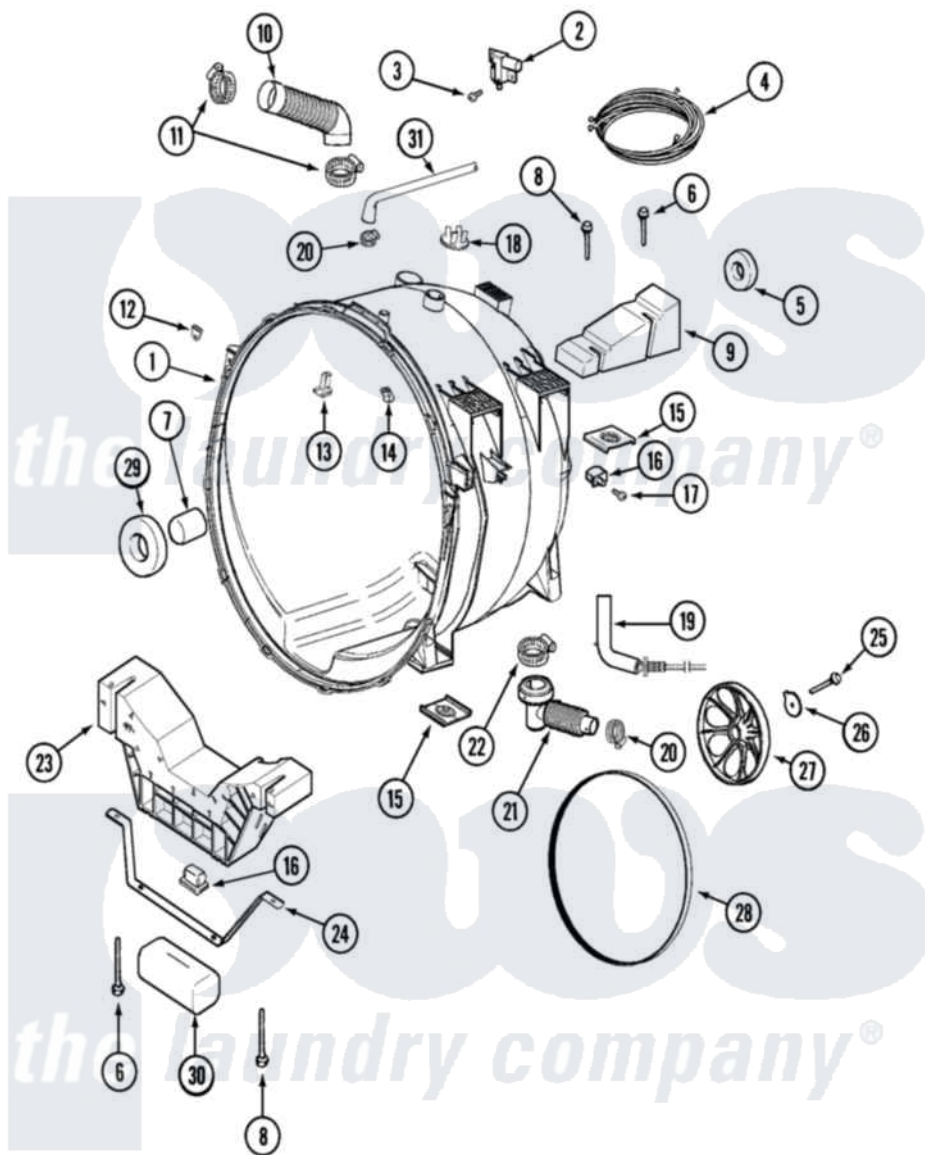

# Maytag MAH14PDAAL 08 - OUTER TUB

Maytag [Commercial Maytag MAH14PDAAL Washer Parts](#) Parts Diagram 08 - OUTER TUB  
 Click on the part number to view part

Item	Original Part Number	Replaced By	Status	Part Description
001	22002068	<a href="#">22004464</a>		Outer Tub Cover Kit
"	22002154	<a href="#">22004465</a>		Outer Tub Assembly, As Pack
002	22002045	<a href="#">22003302</a>		Switch, Internal Unbalance
003	912615	<a href="#">33002917</a>		Screw, No.10-16
004	<a href="#">22002545</a>			Wire Harness, Displacement
005	Y200720	<a href="#">22003441</a>		Bearing, Rear
006	<a href="#">22003615</a>			Bolt, Double Sems 5-3/8
007	<a href="#">22002935</a>			Spacer, Bearing
008	<a href="#">22003616</a>			Bolt, Double Sems 3-3/8
009	<a href="#">22002102</a>			Weight, Counter Balance
010	<a href="#">22002083</a>			Hose, Injector
011	22002052	<a href="#">616099</a>		Clamp
012	<a href="#">22002103</a>			Clip, U
013	22002004	<a href="#">22004310</a>		Water Deflector
014	<a href="#">22002006</a>			Clip, Unbalance Switch Harness
"	22002061	<a href="#">910187</a>		Screw

015	<a href="#">22002065</a>		Nut, Counter Balance
016	<a href="#">22002044</a>		Switch, Tub Displacement
017	22002061	<a href="#">910187</a>	Screw
018	202515	<a href="#">596669</a>	Clamp, Manifold
019	<a href="#">22002010</a>		Hose, Pressure Switch
020	<a href="#">22001984</a>	<a href="#">285655</a>	Clamp, Hose
021	22002081	<a href="#">22003262</a>	Hose, Tub To Pump Outlet
022	22002053	<a href="#">696392</a>	Hose Clamp
023	22002302	Not Available	WEIGHT ASSEMBLY (FRT)
024	<a href="#">22002008</a>		Strap
025	22002057	<a href="#">22003937</a>	Screw, Retaining Bolt
026	22002055	<a href="#">22003936</a>	Washer
027	22001998	<a href="#">22002315</a>	Pulley, Spinner
028	<a href="#">12001788</a>		Kit, Belt And Isolator-W
"	22002040	<a href="#">12001788</a>	Kit, Belt And Isolator-W
029	<a href="#">22002934</a>		Bearing, Front
030	22002011	Not Available	CUSHION