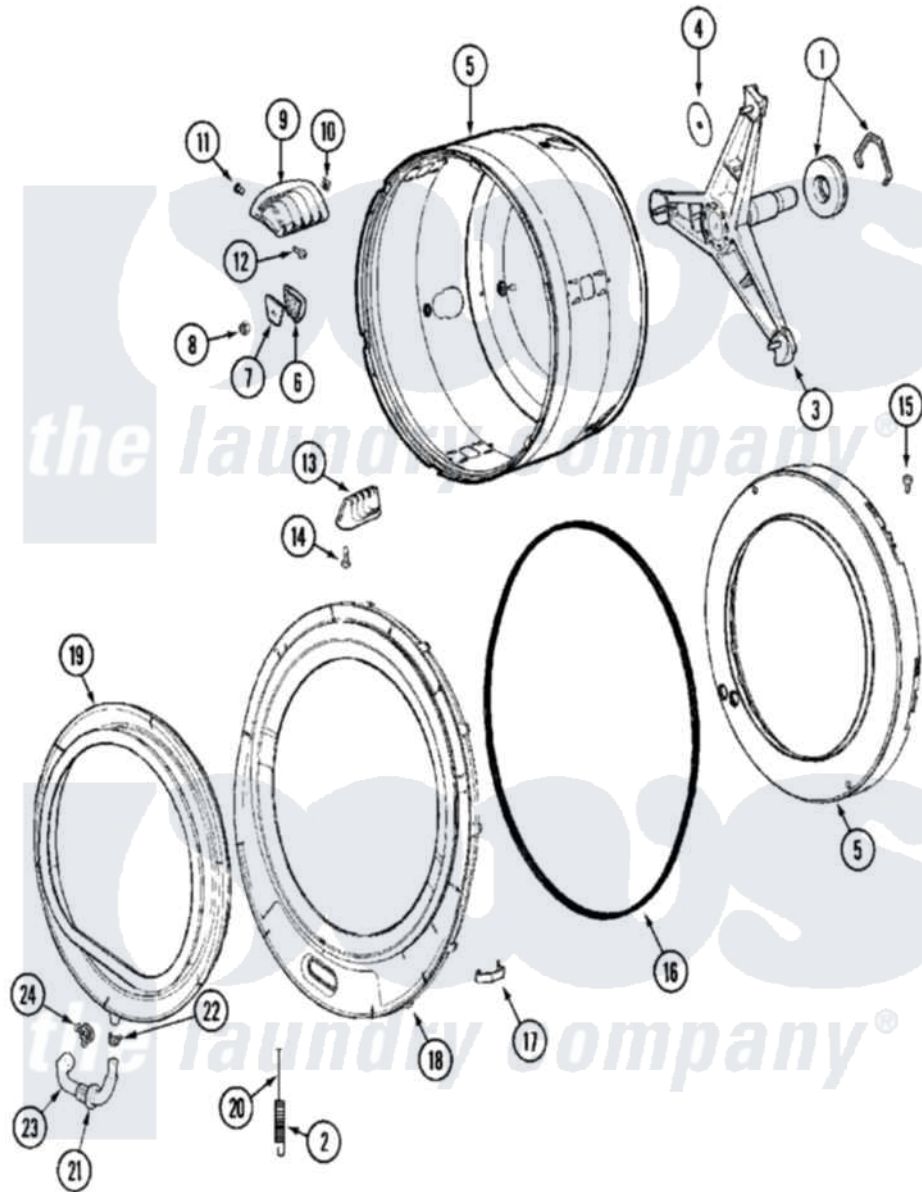

# Maytag MAH14PDAAL 09 - SPINNER ASSEMBLY & OUTER TUB COVER

Maytag [Commercial Maytag MAH14PDAAL Washer Parts](#) Parts Diagram 09 - SPINNER ASSEMBLY & OUTER TUB COVER

[Click on the part number to view part](#)

Item	Original Part Number	Replaced By	Status	Part Description
001	12001478	<a href="#">12002022</a>		Lip Seal Kit
002	<a href="#">22002099</a>			Spring, Tub
003	22001994	<a href="#">W10181639</a>		Support
"	<a href="#">22002123</a>			Tube, Molykote
"	22002897	<a href="#">W10181639</a>		Support
004	<a href="#">22002023</a>			Washer, Plastic
005	22002115	<a href="#">6-2717080</a>		Spinner As
006	22002021	<a href="#">22002482</a>		Washer, Profile
007	<a href="#">22002020</a>			Washer, Spinner Support
008	22002122	<a href="#">2207454</a>		Nut, Hex
009	<a href="#">22001985</a>			Baffle, Drip
010	<a href="#">22002009</a>			Grommet, Baffle
011	<a href="#">22001999</a>			Grommet, Baffle
012	22002325	<a href="#">22003556</a>		Screw, Baffle
013	<a href="#">22001986</a>			Baffle, Drip
014	<a href="#">22002059</a>			Screw, Baffle

015	22002028		Not Available	PART NEVER USED IN PRODUCTION
"	NLA		Not Available	SCREW, BALANCE RING
016	<a href="#">22002077</a>			Seal, Tub Cover
017	<a href="#">22002050</a>			Clip, Tub To Cover
018	22002069	<a href="#">22004464</a>		Outer Tub Cover Kit
"	22002238	<a href="#">22003212</a>		Cover, Tub --W
"	<a href="#">22003074</a>			Guard, Hose
"	<a href="#">22003212</a>			Cover, Tub --W
019	12001772	<a href="#">12002533</a>		Boot Kit
"	22001978	<a href="#">12002533</a>		Boot Kit
020	22002105	<a href="#">22002327</a>		Wire, Boot Clamp
021	<a href="#">22003074</a>			Guard, Hose
022	<a href="#">22003073</a>	<a href="#">596669</a>		Clamp, Manifold
023	22003071	<a href="#">22004477</a>		Drain Hose, Door Boot
024	Y22003072	<a href="#">22003072</a>		CLAMP, HOSE DOUBLE WIRE