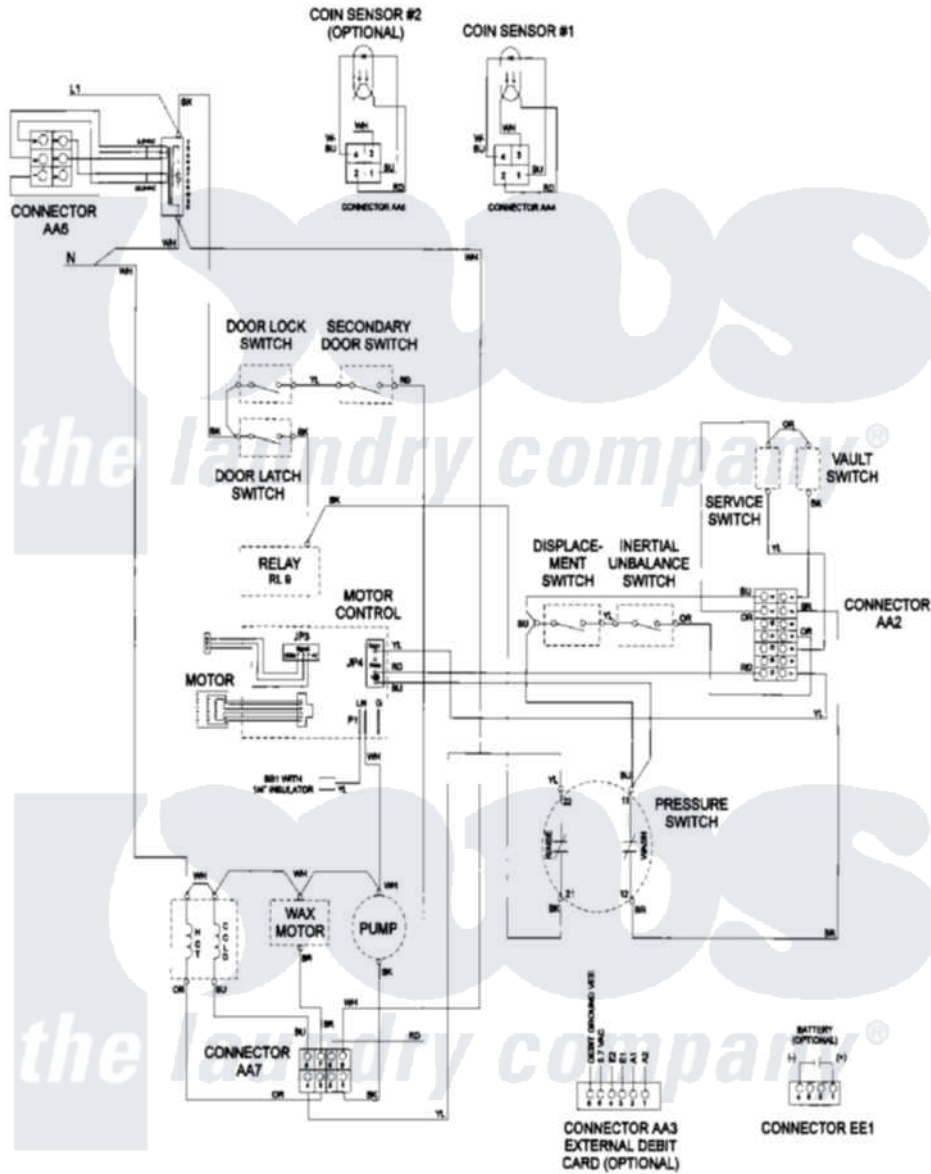

# Maytag MAH14PDAAL 11 - WIRING INFORMATION

Maytag [Commercial Maytag MAH14PDAAL Washer Parts](#) Parts Diagram 11 - WIRING INFORMATION  
 Click on the part number to view part

Item	Original Part Number	Replaced By	Status	Part Description
001	NLA		Not Available	WIRING INFORMATION