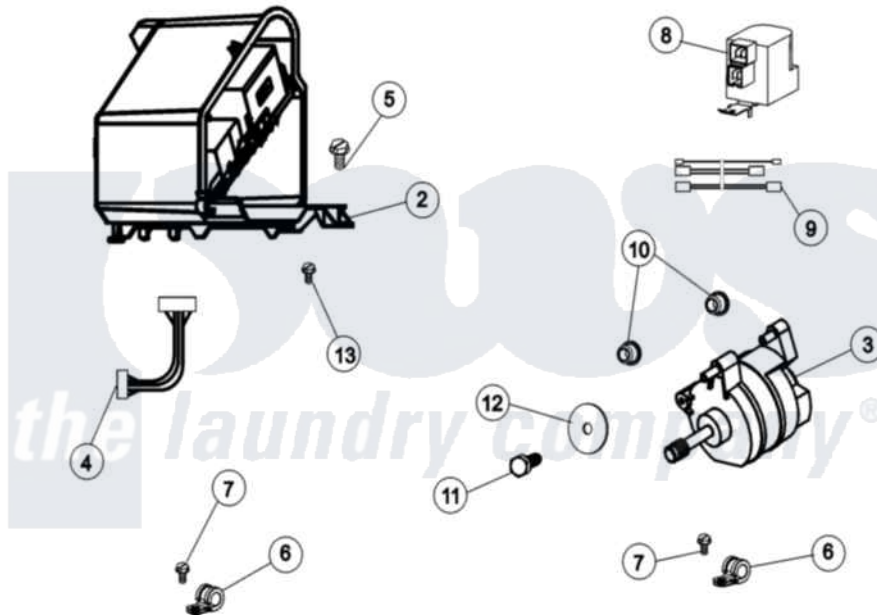

Maytag MAH14PDAAL 12 - MOTOR & MOTOR CONTROL

(SEE TEXT FOR ITEMS 2, 3, 4 AND 8)

Maytag [Commercial Maytag MAH14PDAAL Washer Parts](#) Parts Diagram 12 - MOTOR & MOTOR CONTROL
 Click on the part number to view part

Item	Original Part Number	Replaced By	Status	Part Description
001	12002039			Neptune Motor Conversion Kit
002	22004046			Control Assembly, Motor
003	22003856			Motor, Variable Speed
004	22004047	22004212		Motor Harness
005	33002190			SCrew, C BraCe, BraCket, Cabinet
006	22004102			P Clips
007	22002300	9740848		Screw, Mixing Valve Mounting
008	22003854	22003858		EMI Suppression Filter, 16a
009	22004101			Repair Jumper Harness
010	22003329			Isolator, Motor
011	22003686			Bolt, Motor
012	22002320			Washer, Belt Tension Bolt
013	22004103			Screw