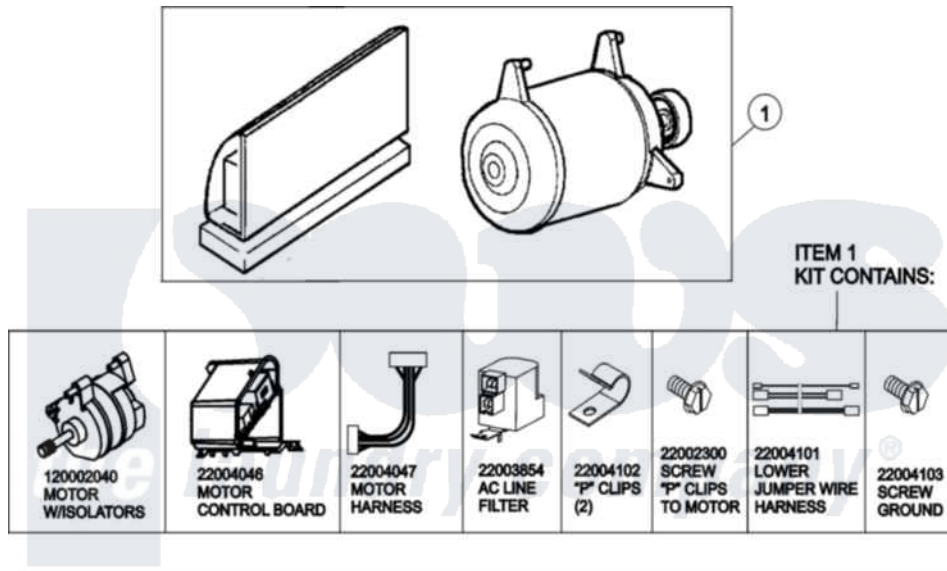

Maytag MAH14PDAAL 12 - MOTOR & MOTOR CONTROL

(SEE TEXT FOR ITEMS 2, 3, 4 AND 8)

Maytag [Commercial Maytag MAH14PDAAL Washer Parts](#) Parts Diagram 12 - MOTOR & MOTOR CONTROL
 Click on the part number to view part

Item	Original Part Number	Replaced By	Status	Part Description
001	12002039			Neptune Motor Conversion Kit
002	22004046			Control Assembly, Motor
003	22003856			Motor, Variable Speed
004	22004047	22004212		Motor Harness
005	33002190			SCrew, C BraCe, BraCket, Cabinet
006	22004102			P Clips
007	22002300	9740848		Screw, Mixing Valve Mounting
008	22003854	22003858		EMI Suppression Filter, 16a
009	22004101			Repair Jumper Harness
010	22003329			Isolator, Motor
011	22003686			Bolt, Motor
012	22002320			Washer, Belt Tension Bolt
013	22004103			Screw