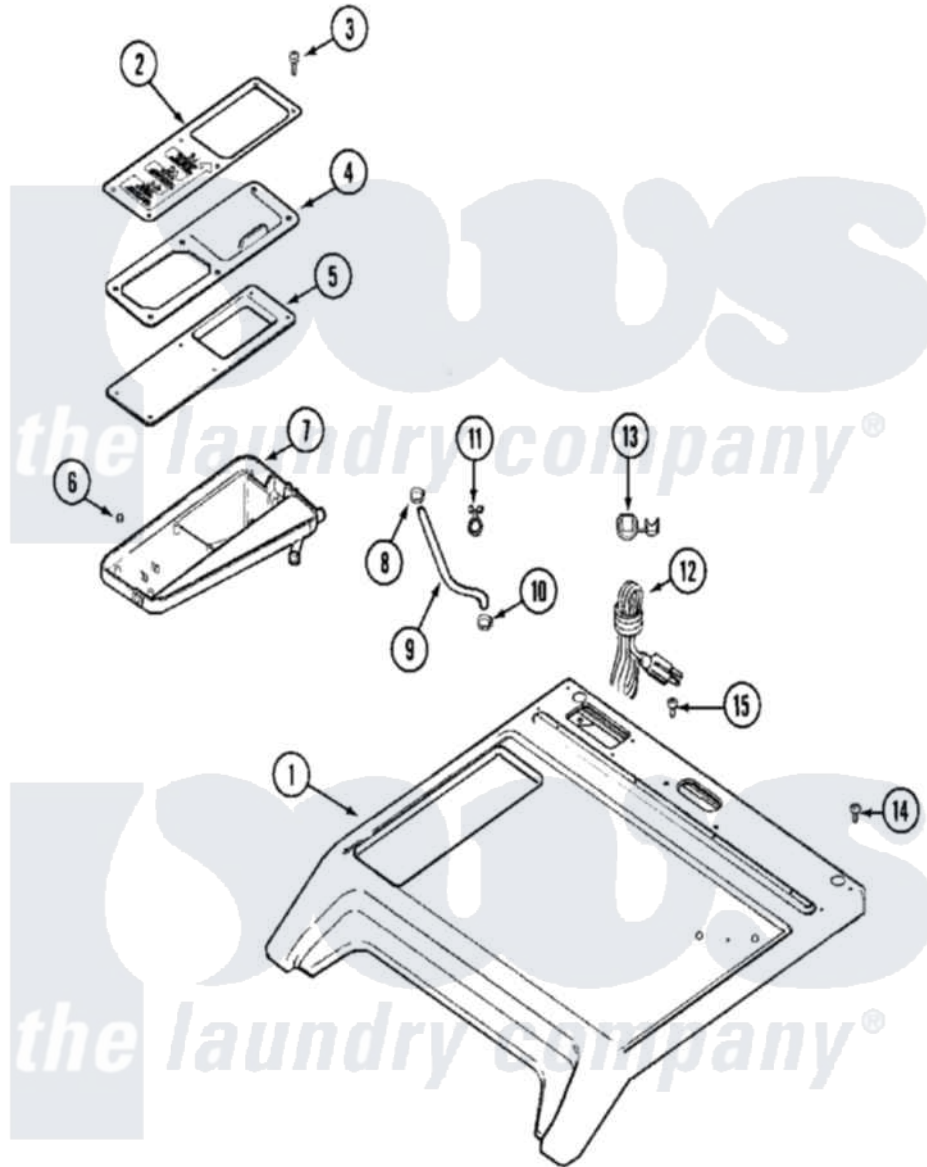

Maytag MAH14PDAAQ 02 - TOP (MAH14PDAAQ)

Maytag [Commercial Maytag MAH14PDAAQ Washer Parts](#) Parts Diagram 02 - TOP (MAH14PDAAQ)
 Click on the part number to view part

Item	Original Part Number	Replaced By	Status	Part Description
001	22002666		Not Available	COVER, TOP (BSQ)
002	22002930			Cover, Comm. Dispenser
003	22002230	400021-1		Screw
004	22002091		Not Available	LID, COMMERCIAL DISPENSER
005	22002074		Not Available	BEZEL, COMMERCIAL
006	22002031			Pinnut, Bezel
007	22002075		Not Available	DISPENSER BOTTOM, COMMERCIAL
008	22002054	285655		Clamp, Hose
009	22002084			Hose, Shower
010	201011	285655		Clamp, Hose
011	212276	W10116760		Screw
"	22002027	74007164		Lock- Pins
012	22001178	22003062		Cord, Power
013	211881			Grommet, Cord Part Not Used- Gas Models Only