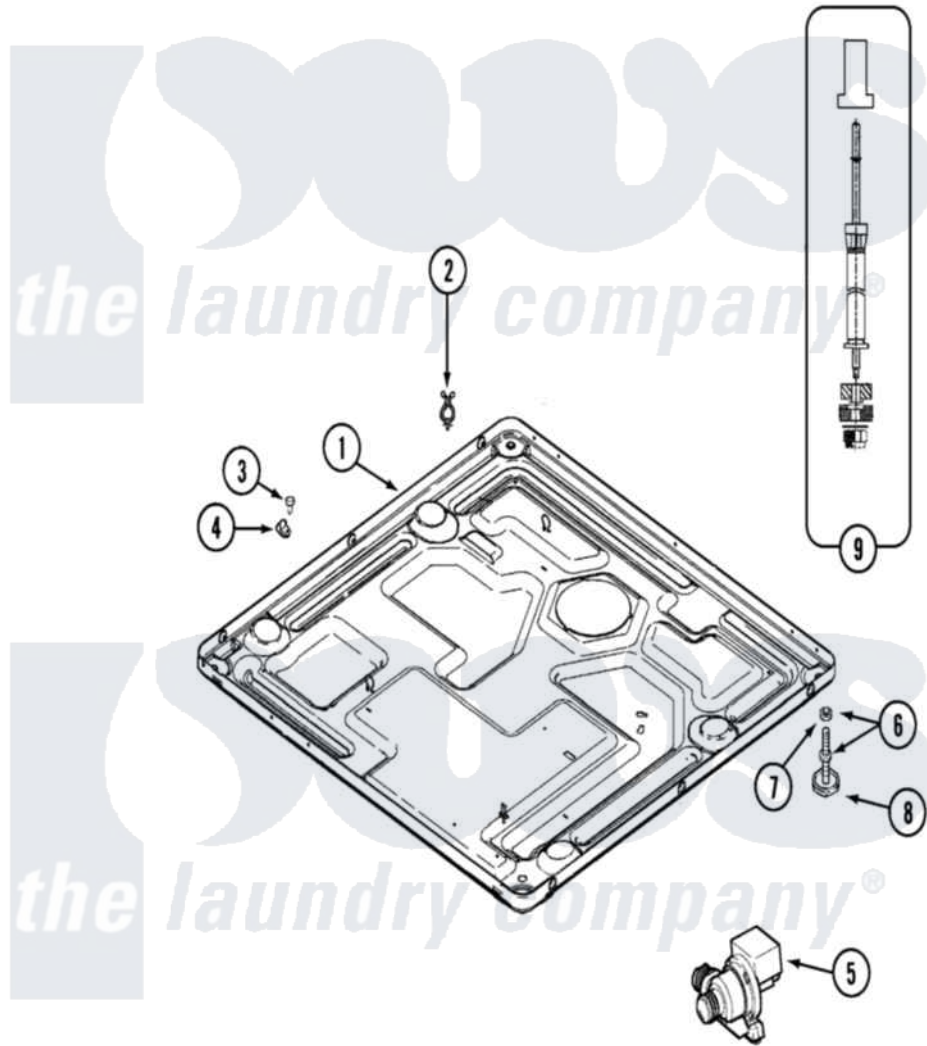

Maytag MAH14PDAAQ 07 - BASE(MAH14PDAAQ)

Maytag [Commercial Maytag MAH14PDAAQ Washer Parts](#) Parts Diagram 07 - BASE(MAH14PDAAQ)
 Click on the part number to view part

Item	Original Part Number	Replaced By	Status	Part Description
001	22002240	22003435		Base, Assembly
002	315471	22003298		Retainer, Wire
003	212276	W10116760		Screw
004	22002014			Clip, Harness To Support
005	22001982	22003059		Pump, Drain
"	22002939	22003059		Pump, Drain
006	22001915	22003544		Adjustable Leg W/Foot And Nut
007	Y052740	62739		Nut, Lock
008	210684			Foot, Adjustable Leg
009	22001988			Strut Assembly-Rear