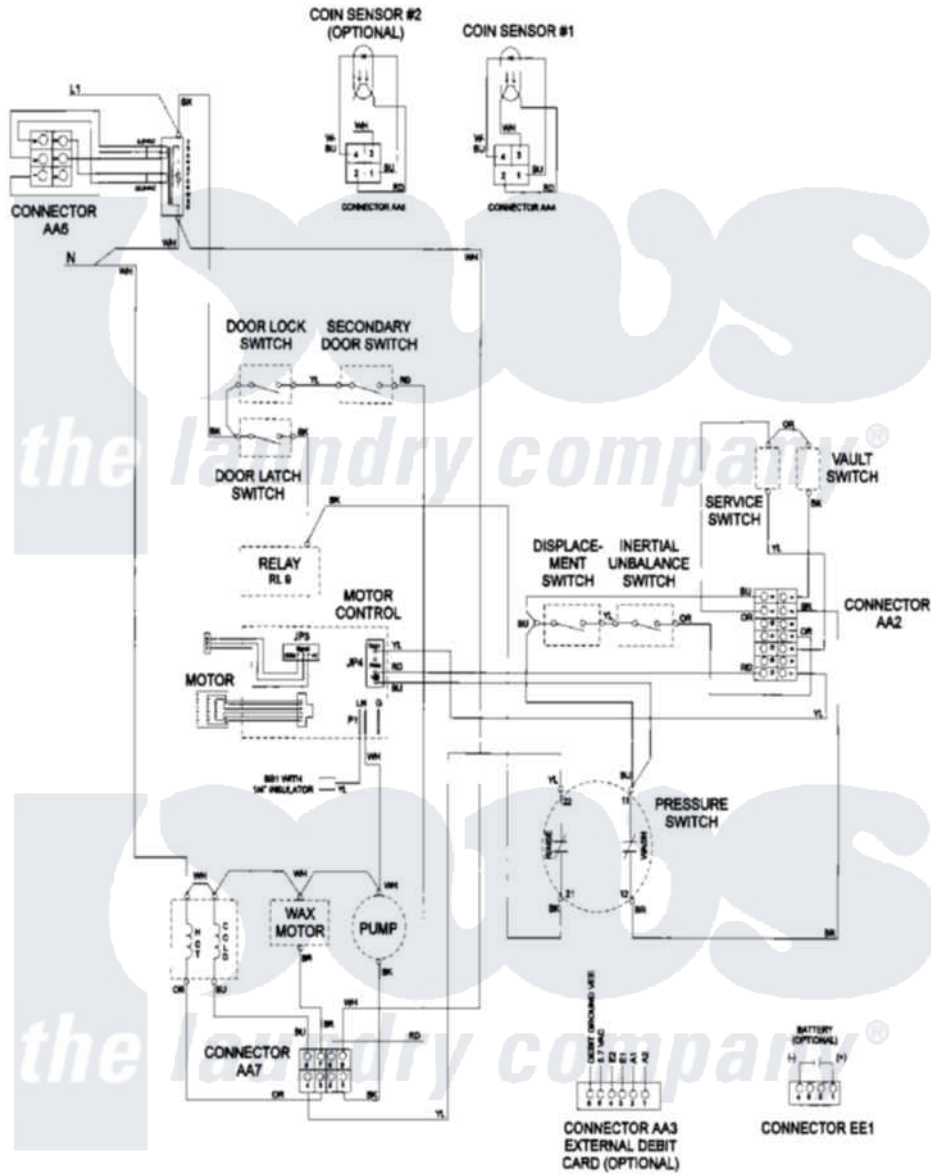

Maytag MAH14PDAAQ 11 - WIRING INFORMATION

Maytag Commercial Maytag MAH14PDAAQ Washer Parts Parts Diagram 11 - WIRING INFORMATION
 Click on the part number to view part

Item	Original Part Number	Replaced By	Status	Part Description
001	NLA		Not Available	WIRING INFORMATION