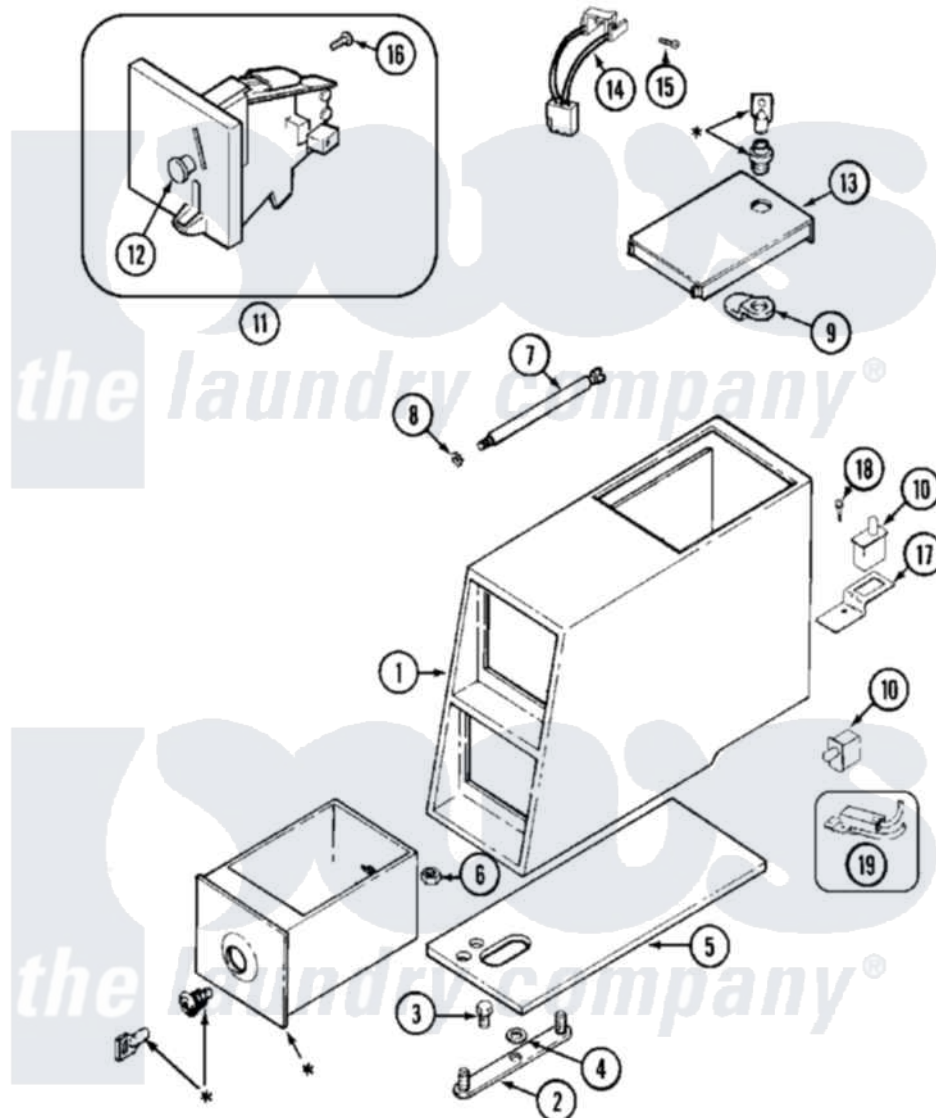

Maytag MAH14PDAAW 02 - CONTROL CENTER (PD)

* CONTACT YOUR COMMERCIAL LAUNDRY DISTRIBUTOR

Maytag [Commercial Maytag MAH14PDAAW Washer Parts](#) Parts Diagram 02 - CONTROL CENTER (PD)
 Click on the part number to view part

Item	Original Part Number	Replaced By	Status	Part Description
001	22002480			Vault, Coin PD Coin Drop Supplied By Dist.
"	22002481	22002480		Vault, Coin PD Coin Drop Supplied By Dist.
002	22001810		Not Available	STRAP, MOUNTING
003	22001996	3370225		Screw
004	910309			Washer, Mounting Strap
005	22002072			Gasket, Control Center
"	22002073	22002618		Gasket, Control Center
006	Y052740	62739		Nut, Lock
007	213035			Bolt, Locking
008	910181			Lockwasher, Terminal Block
009	NLA		Not Available	CAM, LOCKING
010	33001250			Switch, Vault And Service Door
"	912012	3400409		Screw
011	22001873	22004112		Coin Drop Greenwald Us.25

"	22001875		Coin Drop Assembly-Dual
"	22002144		Single Faceplate
"	22002535	W10133245	Dual Coin Drop Assembly
"	22003815		Dual Faceplate
012	216200		Face Plate Return Button
013	22001910	22003679	Timer Access Door Assembly
"	22001911	22003692	Timer Access Door Assembly
014	22001965		Optic Switch Assembly
015	314665		Screw, Switch Assembly
016	216068		Screw, Coin Drop
017	22001404		Bracket, Service Switch
018	22001069		Screw, Vault To Control Cover
019	22001966		Harness, Sensor Switch