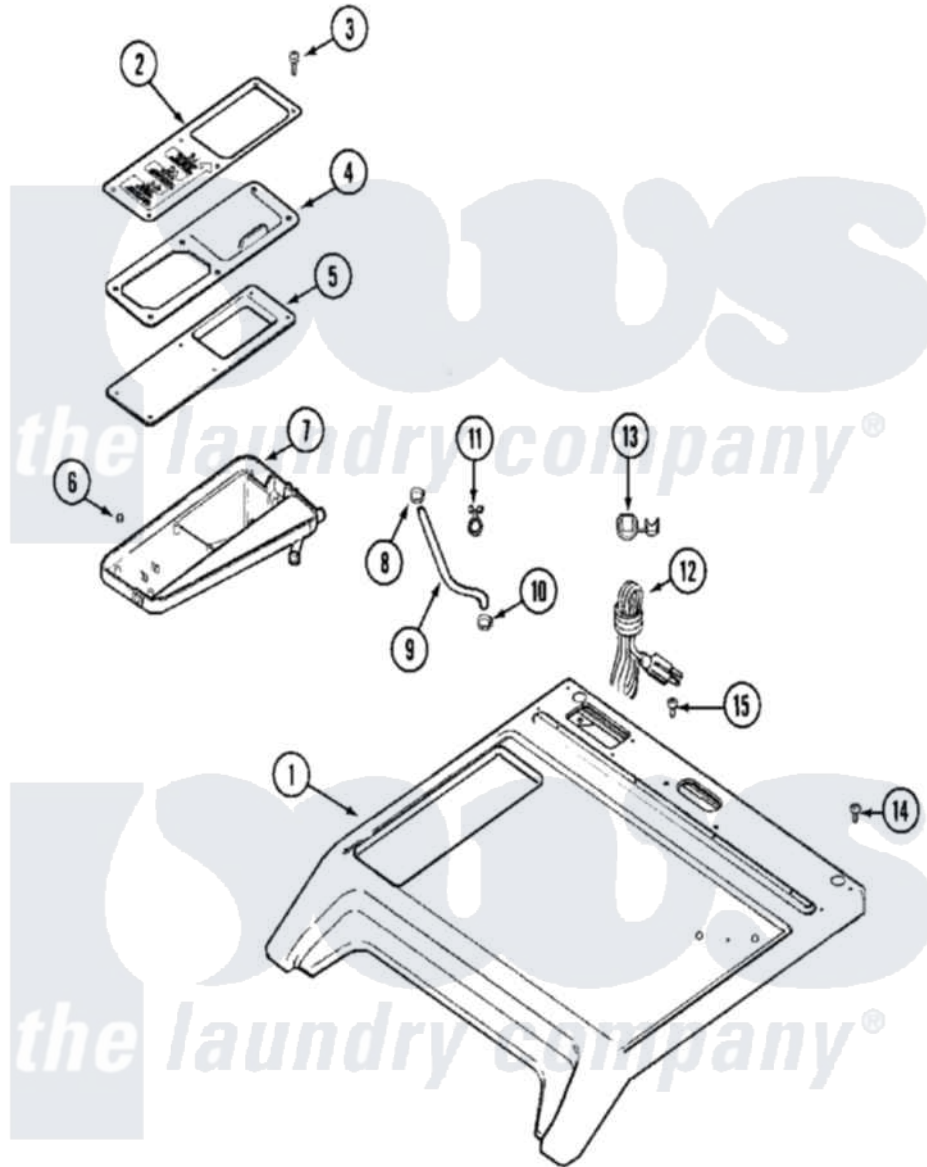

# Maytag MAH14PDAAW 03 - TOP

Maytag [Commercial Maytag MAH14PDAAW Washer Parts](#) Parts Diagram 03 - TOP  
 Click on the part number to view part

Item	Original Part Number	Replaced By	Status	Part Description
001	22002108		Not Available	(ALM)
"	NLA		Not Available	COVER, TOP (WHT)
002	22002032		Not Available	COVER, COMM. DISPENSER (WHT)
"	22002176	<a href="#">22002930</a>		Cover, Comm. Dispenser
003	22002230	<a href="#">400021-1</a>		Screw
004	22002091		Not Available	LID, COMMERCIAL DISPENSER
005	22002074		Not Available	BEZEL, COMMERCIAL
006	<a href="#">22002031</a>			Palnut, Bezel
007	22002075		Not Available	DISPENSER BOTTOM, COMMERCIAL
008	22002054	<a href="#">285655</a>		Clamp, Hose
009	<a href="#">22002084</a>			Hose, Shower
010	201011	<a href="#">285655</a>		Clamp, Hose
011	212276	<a href="#">W10116760</a>		Screw
"	22002027	<a href="#">74007164</a>		Lock- Purs

012	22001178	<a href="#">22003062</a>	Cord, Power
013	<a href="#">211881</a>		Grommet, Cord Part Not Used- Gas Models Only
014	912365	<a href="#">3370225</a>	Screw
015	210186	<a href="#">3370225</a>	Screw