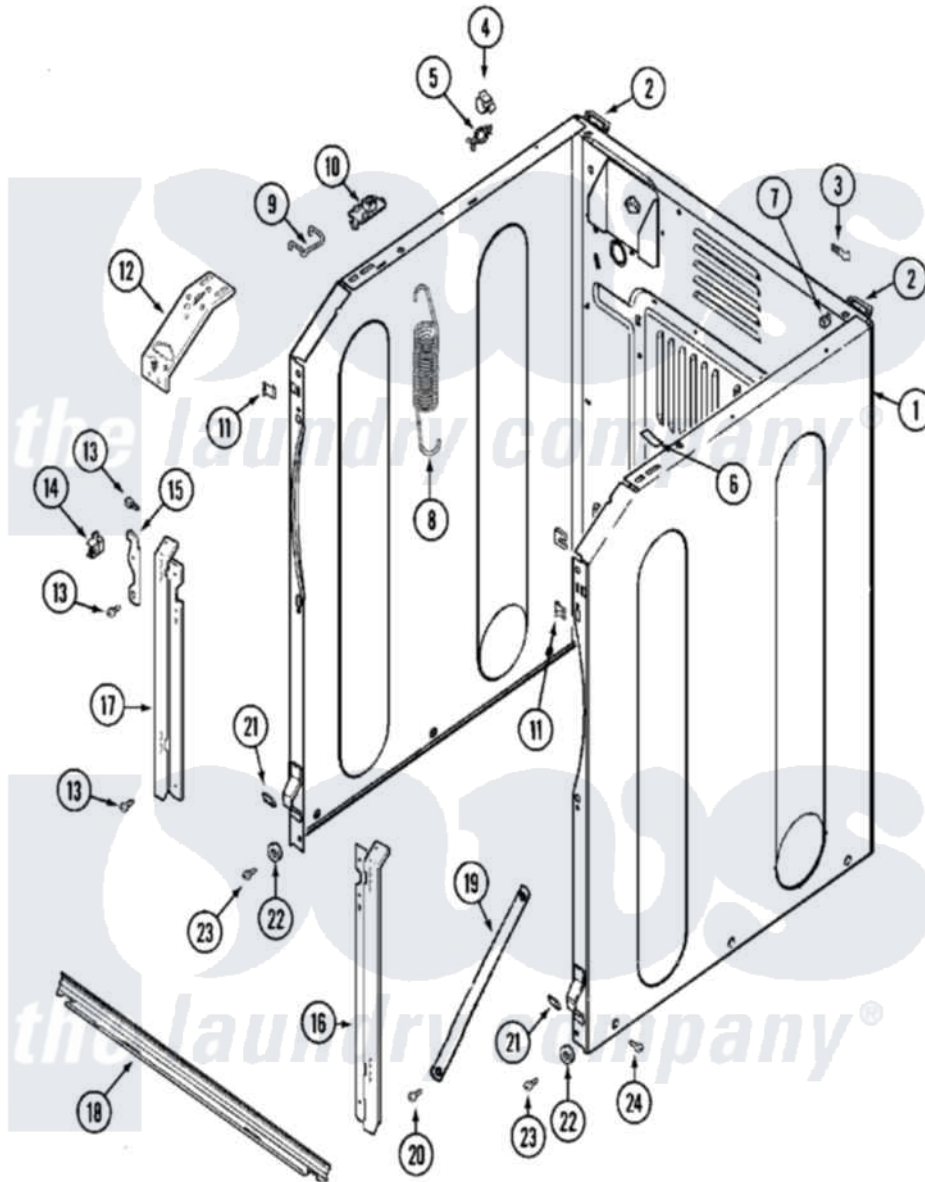

# Maytag MAH14PDAAW 04 - CABINET-FRONT

Maytag [Commercial Maytag MAH14PDAAW Washer Parts](#) Parts Diagram 04 - CABINET-FRONT  
 Click on the part number to view part

Item	Original Part Number	Replaced By	Status	Part Description
001	22002245	<a href="#">22003639</a>		Cabinet Assembly
"	22002246	<a href="#">22003639</a>		Cabinet Assembly
"	NLA		Not Available	CABINET ASSY. (WHT)
002	NLA		Not Available	BRACKET, CABINET HINGE
003	22001996	<a href="#">3370225</a>		Screw
"	<a href="#">22002178</a>			Bracket, Air Dome Hose
"	NLA		Not Available	TIE, WIRE
004	<a href="#">Y310376</a>			Clip, Door Switch Harness
005	315471	<a href="#">22003298</a>		Retainer, Wire
006	<a href="#">33001836</a>			Strap, Top Cover Support
007	310933	<a href="#">33002194</a>		Nut, Speed
008	<a href="#">22002100</a>			Spring
009	22002098	<a href="#">22002297</a>		Support, Spring
010	<a href="#">22001997</a>			Spacer, Top Cover
011	<a href="#">22002049</a>			Clip Note: Clip, Front Panel
012	<a href="#">22002090</a>			Brace, Corner

013	<a href="#">22001995</a>		Screw Note: Screw, Tumbler Front And Shroud
014	<a href="#">22002001</a>		Support, Hinge
015	22002247	<a href="#">33002597</a>	Hook, Security
016	22002034	<a href="#">22003224</a>	Bracket, Shroud
017	22002035	<a href="#">22002985</a>	Bracket, Shroud
018	<a href="#">22001993</a>		Bridge, Shroud Support
019	<a href="#">22001995</a>		Screw Note: Screw, Tumbler Front And Shroud
"	22002231	<a href="#">22002767</a>	Brace, Cross
020	<a href="#">22001995</a>		Screw Note: Screw, Tumbler Front And Shroud
021	213280	<a href="#">204439</a>	Screw And Fstner Assembly
"	<a href="#">22002239</a>		Clip, Front Panel
022	<a href="#">22002025</a>		Disc, Front Panel Spacer
023	<a href="#">22001496</a>		Front Panel Fastener And Screw
"	<a href="#">22001995</a>		Screw Note: Screw, Tumbler Front And Shroud
024	<a href="#">213007</a>		Xfor Cabinet See Cabinet, Back