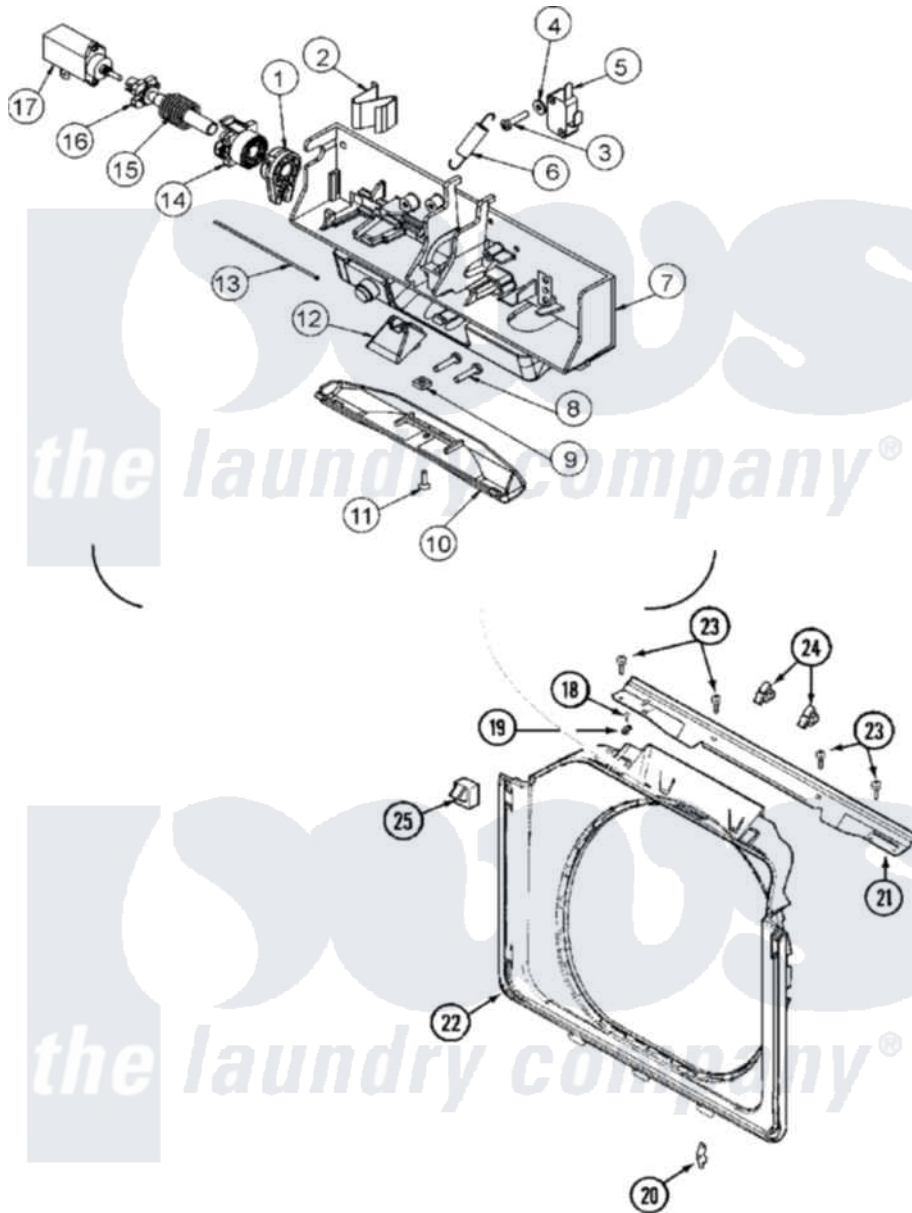

Maytag MAH14PDAAW 05 - DOOR SHROUD & DOOR LATCH ASSEMBLY

Maytag Commercial Maytag MAH14PDAAW Washer Parts Parts Diagram 05 - DOOR SHROUD & DOOR LATCH ASSEMBLY

[Click on the part number to view part](#)

Item	Original Part Number	Replaced By	Status	Part Description
001	22003716			Rotating Gear, Latch
002	22003717			Spring, Latch
003	22001352			Screw, Check Switch
004	22002165			Washer, Door Lock Switch
005	22002162			Switch, Door Lock Spin Enable
006	22002158			Spring, Gear Return
007	22003722			Switch Holder Assembly, Latch
008	22003719			Screw, Latch
009	22003720			Nut, Latch
010	22002957			Cover, Latch Assembly
011	22002435	241877		Screw
012	22003055			Ramp, Door Hoop
013	22002164			Cable, Door
014	22003715			Sliding Gear, Latch
015	22003721			Spring, Axle / Latch

016	22003718		Axle, Latch
017	22002119		Motor, Wax
018	22001996	3370225	Screw
019	22002014		Clip, Harness To Support
020	22002095	12001994	Cover
"	22002096		COVER, HINGE (ALM)
021	22002015		Support, Door Lock
022	22002071	Not Available	SHROUD (ALM)
"	22002234		Shroud And Dispenser Hose
"	NLA	Not Available	SHROUD (WHT)
023	22001995		Screw Note: Screw, Tumbler Front And Shroud
024	Y310376		Clip, Door Switch Harness
025	22002046		Switch, Secondary Door
"	22002047	22002046	Switch, Secondary Door