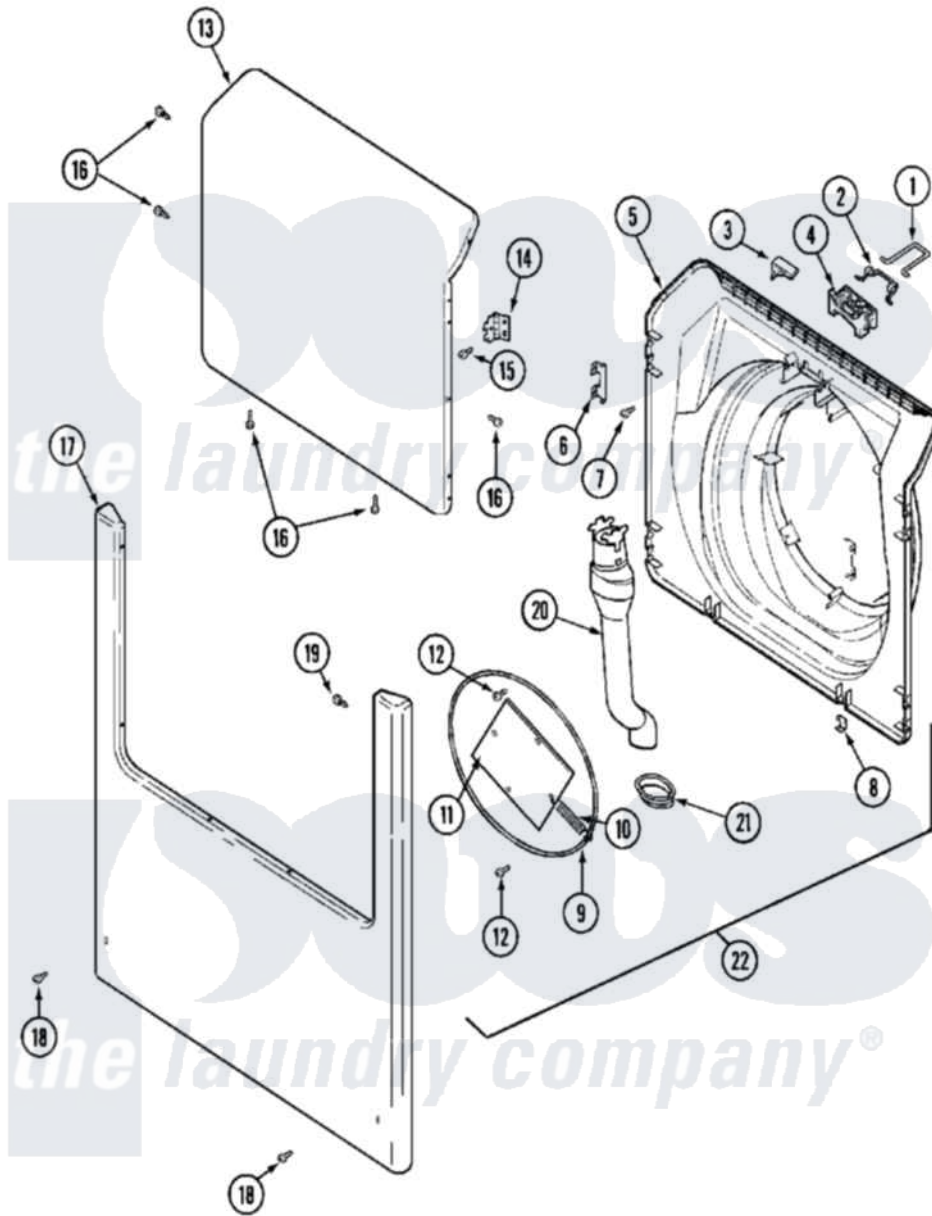

Maytag MAH14PDAAW 06 - DOOR & FRONT PANEL

Maytag [Commercial Maytag MAH14PDAAW Washer Parts](#) Parts Diagram 06 - DOOR & FRONT PANEL
 Click on the part number to view part

Item	Original Part Number	Replaced By	Status	Part Description
001	22002002	22003222		Hoop, Lock
002	22002003			Spring, Latch
003	22002166	22003611		Kit- Inner
"	22002167	22003611		Kit- Inner
"	W10124350		Not Available	NOT REQUIRED PART OR SEE NOTE
004	22002168			Support, Lock Hoop
005	22002250	22003611		Kit- Inner
"	22002251	22003611		Kit- Inner
"	22002252	22003083		Liner, Door Assembly W/Vent
"	22002253		Not Available	DOOR, INNER/DOOR STRIKE (ALM)
"	22002539	22003083		Liner, Door Assembly W/Vent
"	22002540		Not Available	DOOR, INNER (W/VENT-ALM)
"	22003076	22003083		Liner, Door Assembly W/Vent
"	22003077			Door, Inner
006	22002038			Clip, Door

007	22002007		Screw, Wire Frame
008	22002039		Clip, Door
009	22002104		Frame, Wire
010	22002356		Spring, Plate
011	22002094		Frame, Wire
012	22002007		Screw, Wire Frame
013	22001979		Door, Outer
"	22001980	Not Available	(ALM-W/DAMPER)
"	22002333		Label, Open Door
014	22002000	22002798	Hinge, Door
015	22002062	98006631	Screw
016	22002063		Screw No.8-18AB Wafer Head
"	22002064	489355	Screw, 8 X 1/2
017	22002087	Not Available	PANEL, FRONT (WHT)
"	22002241	22002836	Panel, Front
"	22002242	Not Available	PANEL, FRONT (ALM)
"	NLA	Not Available	(ALM)
018	22001496		Front Panel Fastener And Screw
019	22002012		Screw, Hinge Note: Screw, Hinge Bracket
"	22002243		Screw, Front Panel And Hinge
"	22002244		Clip, Grounding
020	22002990	22003850	Vent Tube Assembly
021	22003075		Grommet, Vent Tube
022	22003083		Liner, Door Assembly W/Vent
"	22003084	Not Available	LINER, DOOR ASSY W/VENT (ALM)