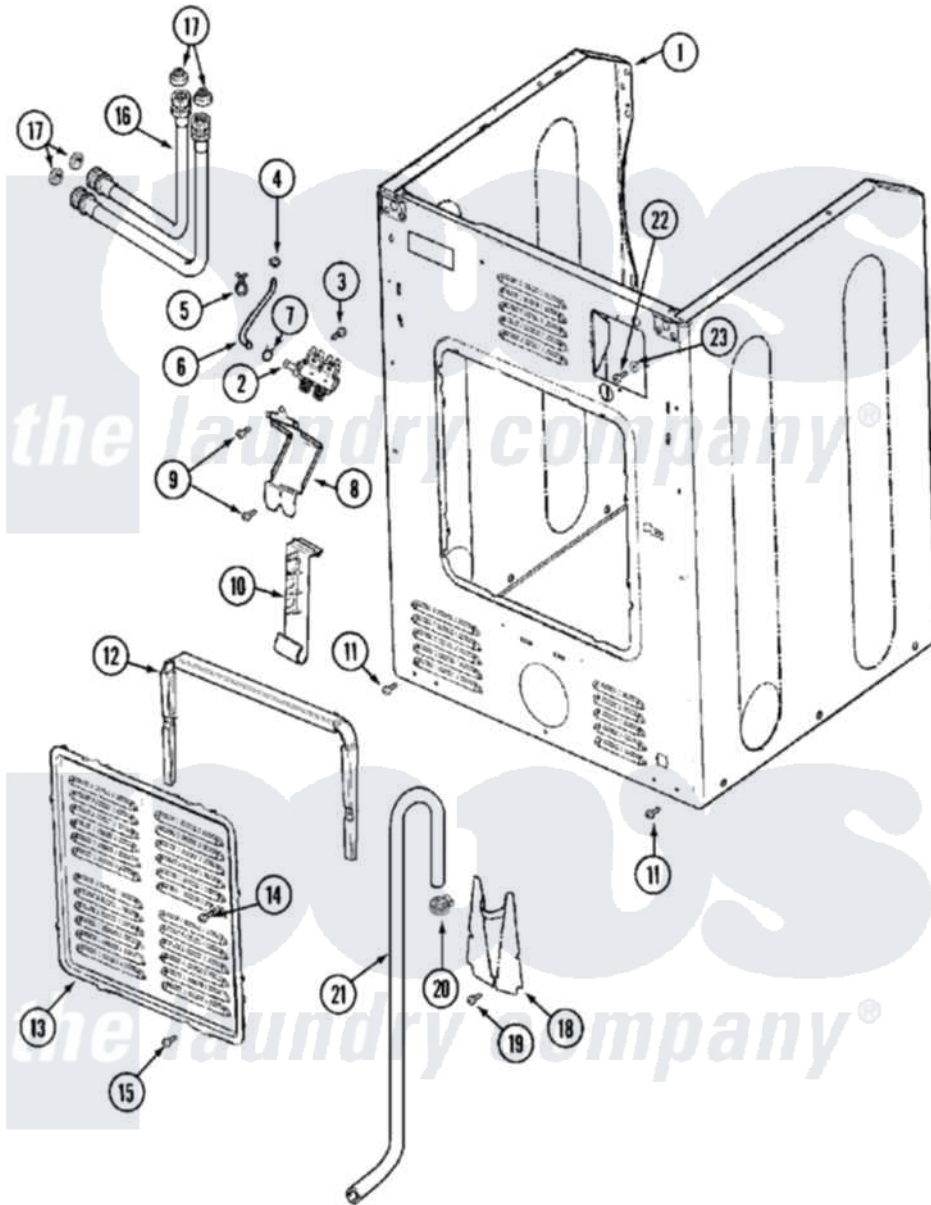

Maytag MAH14PDAAW 07 - CABINET-REAR

Maytag Commercial Maytag MAH14PDAAW Washer Parts Parts Diagram 07 - CABINET-REAR
 Click on the part number to view part

Item	Original Part Number	Replaced By	Status	Part Description
001	22002245	22003639		Cabinet Assembly
"	22002246	22003639		Cabinet Assembly
"	NLA		Not Available	CABINET ASSY. (WHT)
002	22002101			Valve, Water
003	Y313561			Screw---NA
004	22002054	285655		Clamp, Hose
005	22002027	74007164		Lock- Purs
006	22001987	22002296		Hose, Injector
007	216169	596669		Clamp, Manifold
008	22002089	22002572		Bracket- W
009	22001996	3370225		Screw
010	22002076	33002213		Rack, Hose
011	22001995			Screw Note: Screw, Tumbler Front And Shroud
012	22002022			Spacer, Access Panel
013	22002092			Panel, Access
014	213117	67006908		Screw, Ice Rack

015	22001996	3370225	Screw
016	202860		Inlet Hose Assembly
017	Y013783		Washer, Inlet Hose
018	22002093	22002704	Cover, Drain Hose
019	22001995		Screw Note: Screw, Tumbler Front And Shroud
020	22001984	285655	Clamp, Hose
021	12001659	12001807	Drain Hose Kit
"	22002891	12001807	Drain Hose Kit
"	22002892		Retainer, Drain Hose
"	22002893	8539404	Tie-Wire
"	NLA	Not Available	HOSE, DRAIN---N
022	NLA	Not Available	SCREW, GROUND LUG
023	NLA	Not Available	WASHER, GROUND LUG