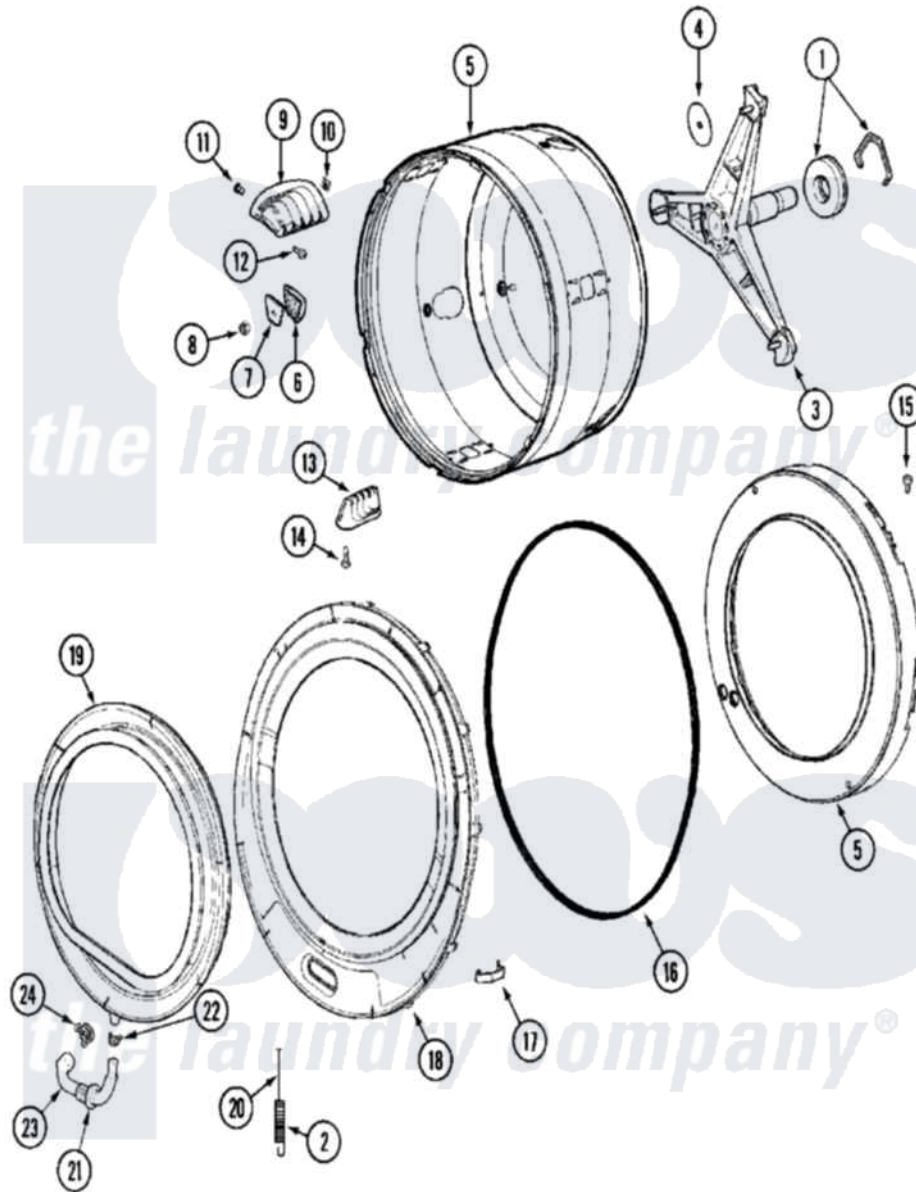

Maytag MAH14PDAAW 09 - SPINNER ASSEMBLY & OUTER TUB COVER

Maytag [Commercial Maytag MAH14PDAAW Washer Parts](#) Parts Diagram 09 - SPINNER ASSEMBLY & OUTER TUB COVER

[Click on the part number to view part](#)

Item	Original Part Number	Replaced By	Status	Part Description
001	12001478	12002022		Lip Seal Kit
002	22002099			Spring, Tub
003	22001994	W10181639		Support
"	22002123			Tube, Molykote
"	22002897	W10181639		Support
004	22002023			Washer, Plastic
005	22002115	6-2717080		Spinner As
006	22002021	22002482		Washer, Profile
007	22002020			Washer, Spinner Support
008	22002122	2207454		Nut, Hex
009	22001985			Baffle, Drip
010	22002009			Grommet, Baffle
011	22001999			Grommet, Baffle
012	22002325	22003556		Screw, Baffle
013	22001986			Baffle, Drip
014	22002059			Screw, Baffle

015	22002028		Not Available	PART NEVER USED IN PRODUCTION
"	NLA		Not Available	SCREW, BALANCE RING
016	22002077			Seal, Tub Cover
017	22002050			Clip, Tub To Cover
018	22002069	22004464		Outer Tub Cover Kit
"	22002238	22003212		Cover, Tub --W
"	22003074			Guard, Hose
"	22003212			Cover, Tub --W
019	12001772	12002533		Boot Kit
"	22001978	12002533		Boot Kit
020	22002105	22002327		Wire, Boot Clamp
021	22003074			Guard, Hose
022	22003073	596669		Clamp, Manifold
023	22003071	22004477		Drain Hose, Door Boot
024	Y22003072	22003072		CLAMP, HOSE DOUBLE WIRE