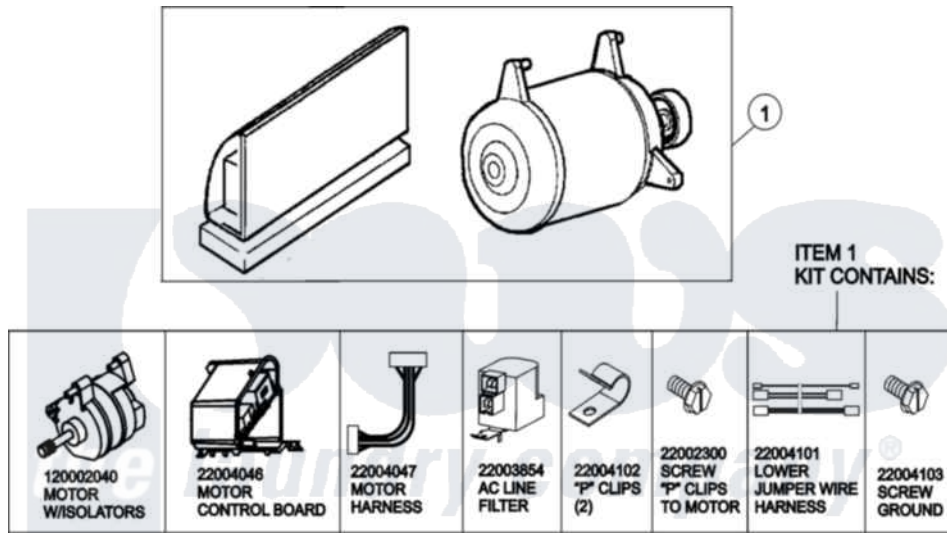

Maytag MAH14PDAAW 12 - MOTOR & MOTOR CONTROL

(SEE TEXT FOR ITEMS 2, 3, 4 AND 8)

Maytag Commercial Maytag MAH14PDAAW Washer Parts Parts Diagram 12 - MOTOR & MOTOR CONTROL
 Click on the part number to view part

Item	Original Part Number	Replaced By	Status	Part Description
001	12002039			Neptune Motor Conversion Kit
002	22004046			Control Assembly, Motor
003	22003856			Motor, Variable Speed
004	22004047	22004212		Motor Harness
005	33002190			SCrew, C BraCe, BraCket, Cabinet
006	22004102			P Clips
007	22002300	9740848		Screw, Mixing Valve Mounting
008	22003854	22003858		EMI Suppression Filter, 16a
009	22004101			Repair Jumper Harness
010	22003329			Isolator, Motor
011	22003686			Bolt, Motor
012	22002320			Washer, Belt Tension Bolt
013	22004103			Screw