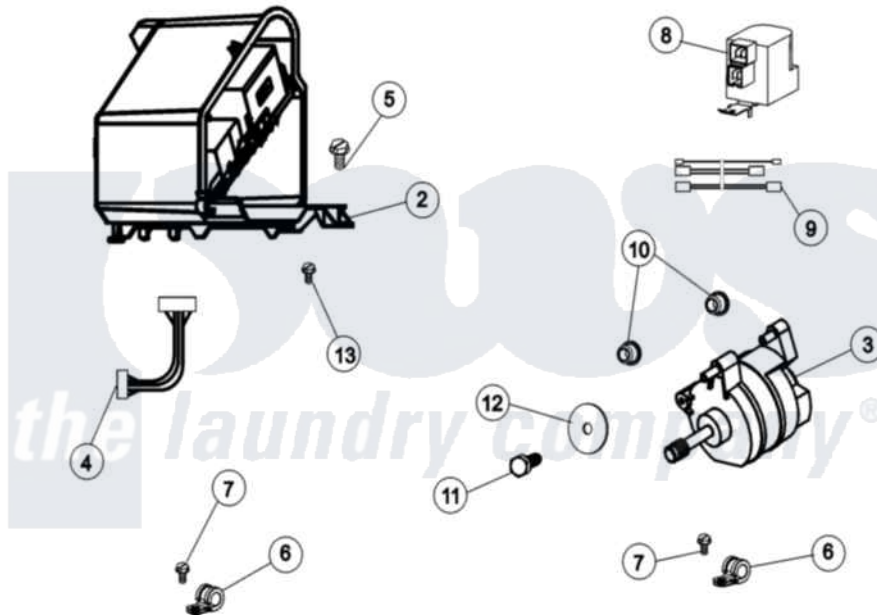

Maytag MAH14PDAAW 12 - MOTOR & MOTOR CONTROL

(SEE TEXT FOR ITEMS 2, 3, 4 AND 8)

Maytag Commercial Maytag MAH14PDAAW Washer Parts Parts Diagram 12 - MOTOR & MOTOR CONTROL
 Click on the part number to view part

Item	Original Part Number	Replaced By	Status	Part Description
001	12002039			Neptune Motor Conversion Kit
002	22004046			Control Assembly, Motor
003	22003856			Motor, Variable Speed
004	22004047	22004212		Motor Harness
005	33002190			SCrew, C BraCe, BraCket, Cabinet
006	22004102			P Clips
007	22002300	9740848		Screw, Mixing Valve Mounting
008	22003854	22003858		EMI Suppression Filter, 16a
009	22004101			Repair Jumper Harness
010	22003329			Isolator, Motor
011	22003686			Bolt, Motor
012	22002320			Washer, Belt Tension Bolt
013	22004103			Screw